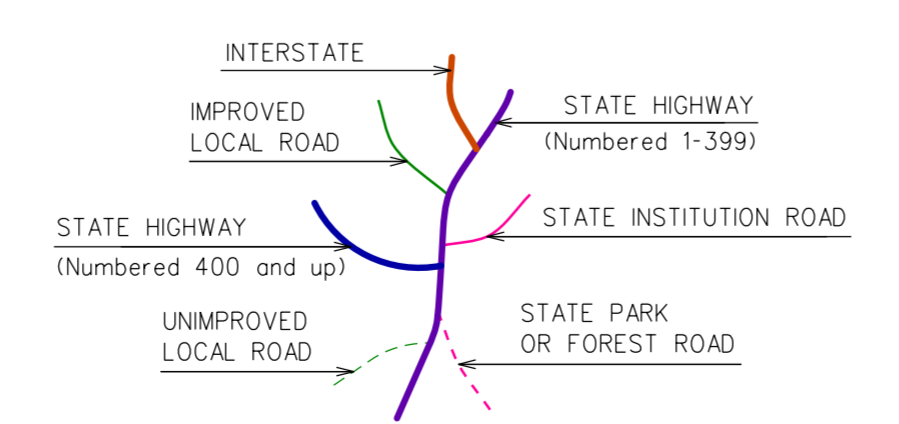

NORTH CANAAN CONNECTICUT

PREPARED BY THE
CONNECTICUT DEPARTMENT OF TRANSPORTATION
IN COOPERATION WITH THE
U.S. DEPARTMENT OF TRANSPORTATION
FEDERAL HIGHWAY ADMINISTRATION

ACCEPTED AS OF DEC. 31, 2020