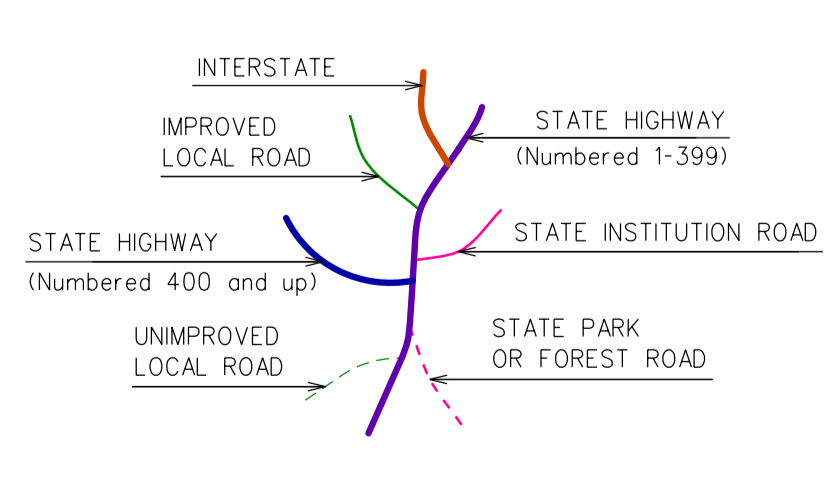

TOWN OF NORTH HAVEN

EAST HAVEN

MIDDLESEX COUNTY

NORTH BRANFORD CONNECTICUT

PREPARED BY THE
CONNECTICUT DEPARTMENT OF TRANSPORTATION
IN COOPERATION WITH THE
U.S. DEPARTMENT OF TRANSPORTATION
FEDERAL HIGHWAY ADMINISTRATION

ACCEPTED AS OF DEC. 31, 2020