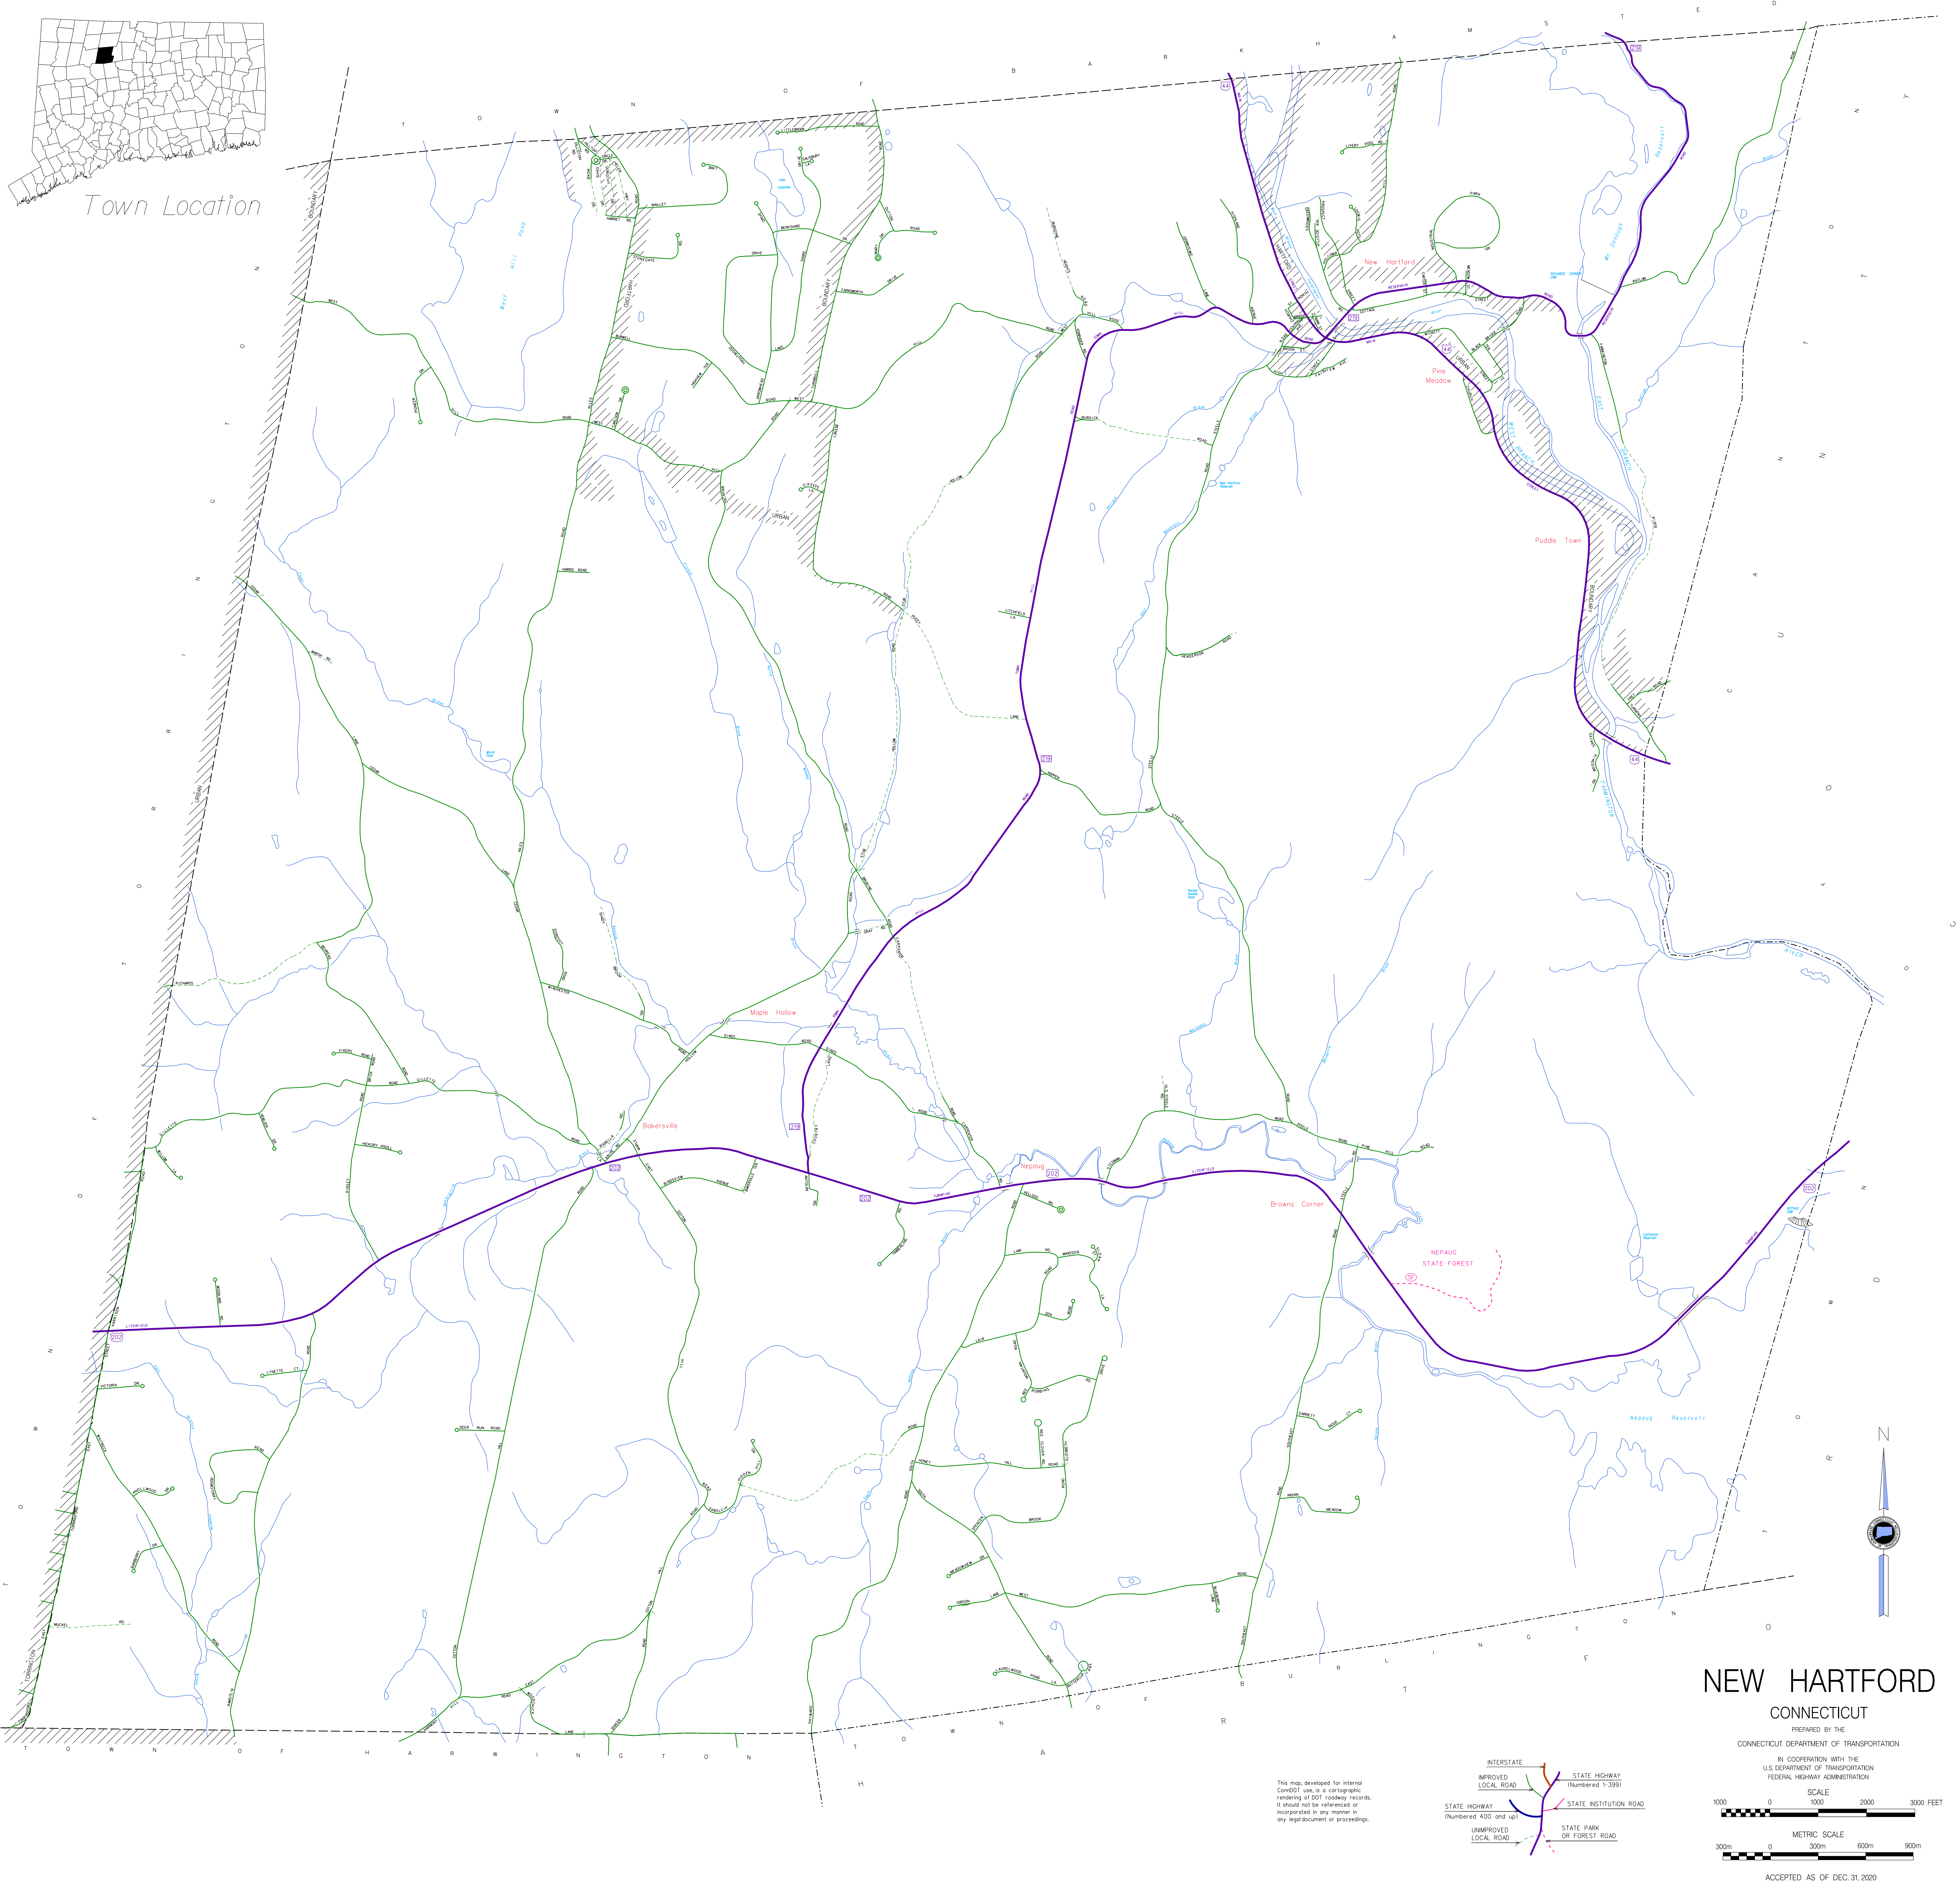

NEW HARTFORD CONNECTICUT

ACCEPTED AS OF DEC. 31, 2020