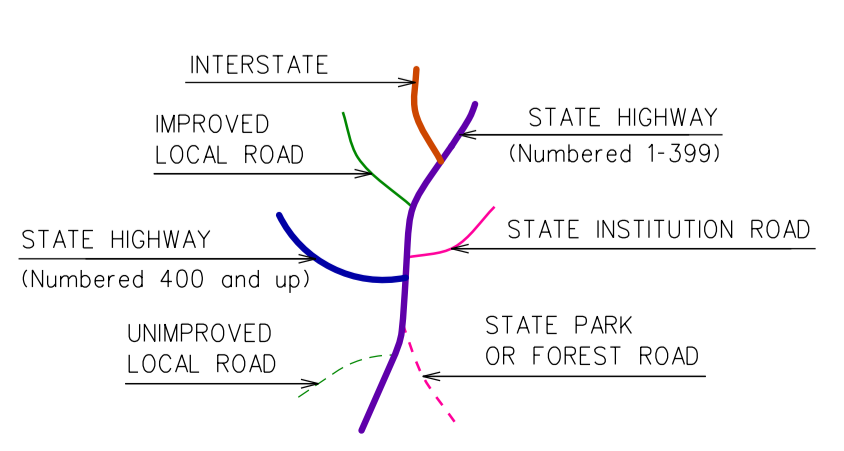

NEW FAIRFIELD

CONNECTICUT

PREPARED BY THE
CONNECTICUT DEPARTMENT OF TRANSPORTATION
IN COOPERATION WITH THE
U.S. DEPARTMENT OF TRANSPORTATION
FEDERAL HIGHWAY ADMINISTRATION

ACCEPTED AS OF DEC. 31, 2023