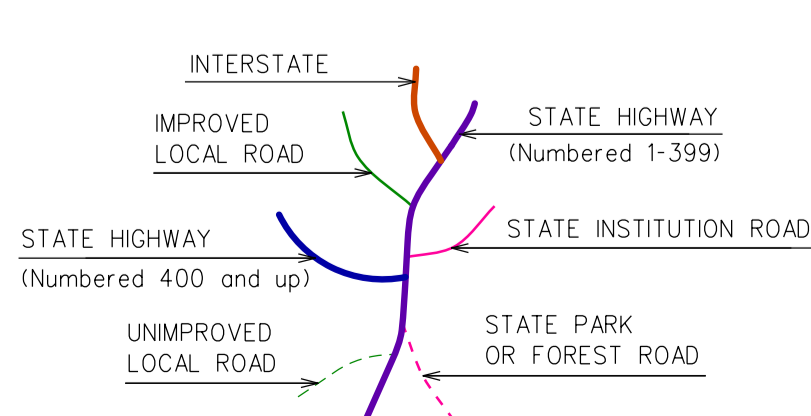

NEW FAIRFIELD

CONNECTICUT

PREPARED BY THE
CONNECTICUT DEPARTMENT OF TRANSPORTATION
IN COOPERATION WITH THE
U.S. DEPARTMENT OF TRANSPORTATION
FEDERAL HIGHWAY ADMINISTRATION

ACCEPTED AS OF DEC. 31, 2020