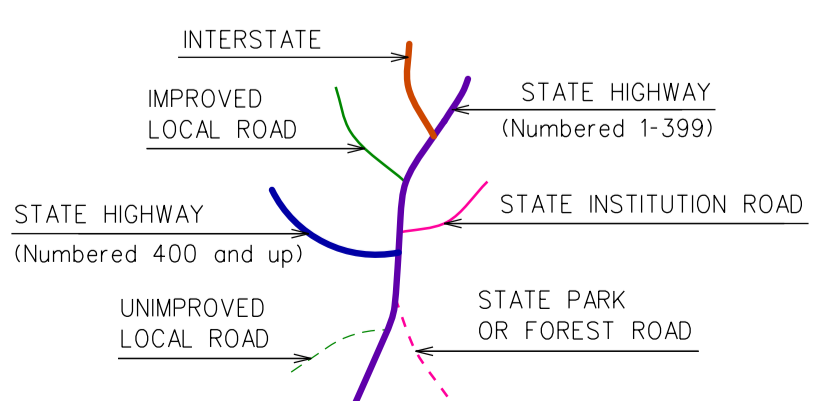

ACCEPTED AS OF DEC. 31, 2020