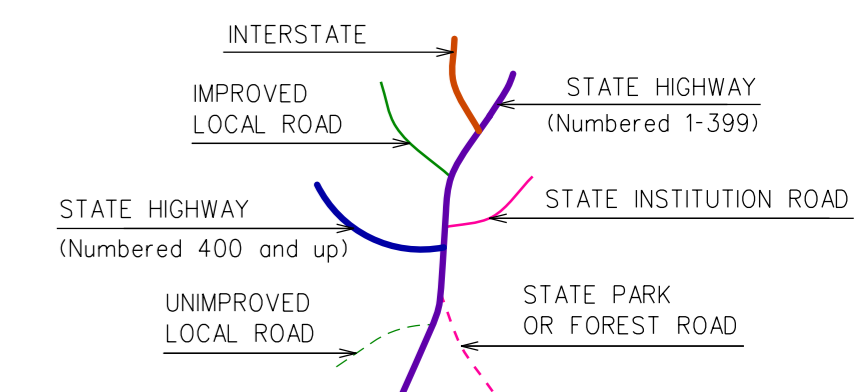

MORRIS CONNECTICUT

PREPARED BY THE
CONNECTICUT DEPARTMENT OF TRANSPORTATION
IN COOPERATION WITH THE
U.S. DEPARTMENT OF TRANSPORTATION
FEDERAL HIGHWAY ADMINISTRATION

ACCEPTED AS OF DEC. 31, 2022