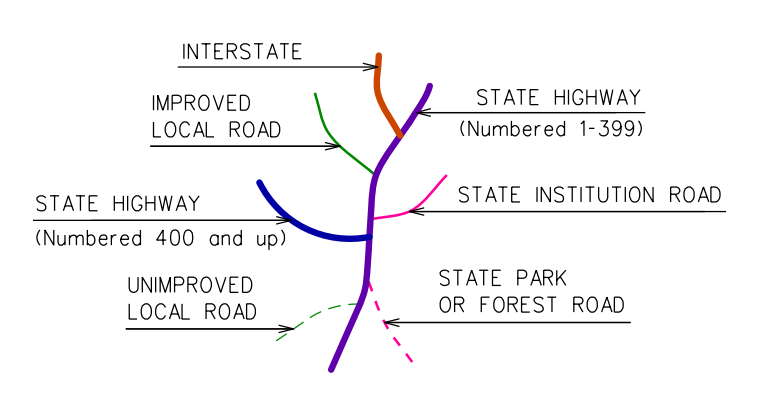

MILFORD CONNECTICUT

PREPARED BY THE CONNECTICUT DEPARTMENT OF TRANSPORTATION
IN COOPERATION WITH THE U.S. DEPARTMENT OF TRANSPORTATION FEDERAL HIGHWAY ADMINISTRATION