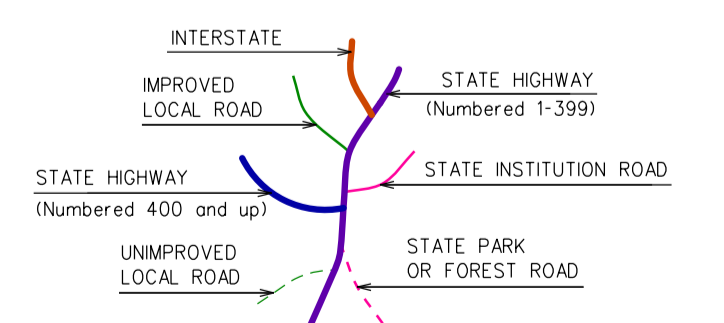

MIDDLETOWN CONNECTICUT