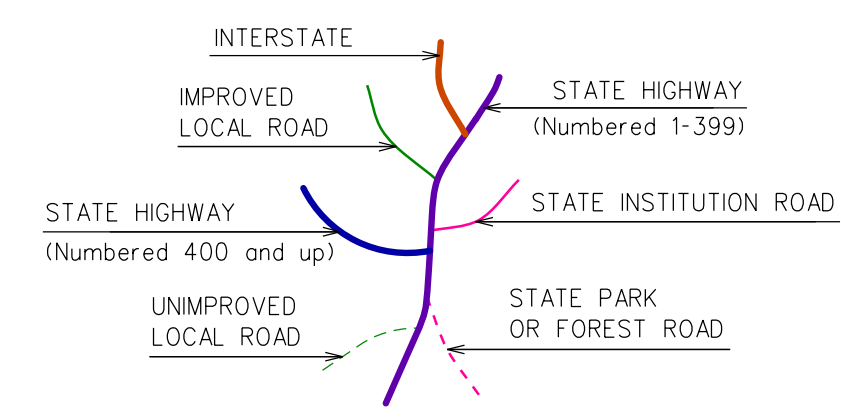

MIDDLEBURY CONNECTICUT

PREPARED BY THE
CONNECTICUT DEPARTMENT OF TRANSPORTATION
IN COOPERATION WITH THE
U.S. DEPARTMENT OF TRANSPORTATION
FEDERAL HIGHWAY ADMINISTRATION

ACCEPTED AS OF DEC. 31, 2020