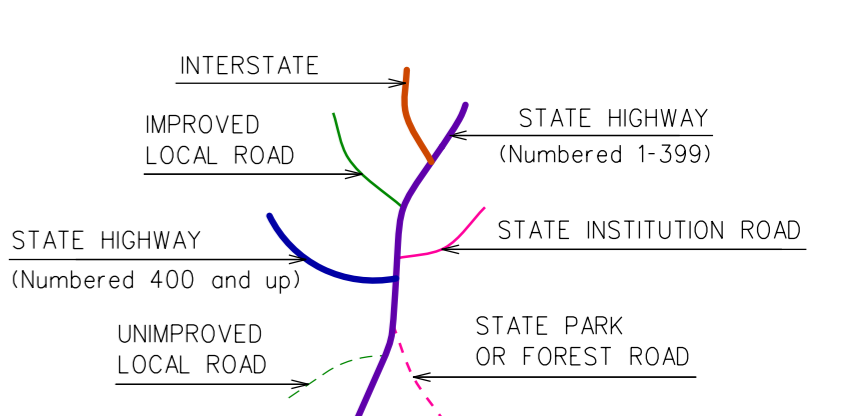

MARLBOROUGH

CONNECTICUT

PREPARED BY THE
CONNECTICUT DEPARTMENT OF TRANSPORTATION

ACCEPTED AS OF DEC. 31, 2020