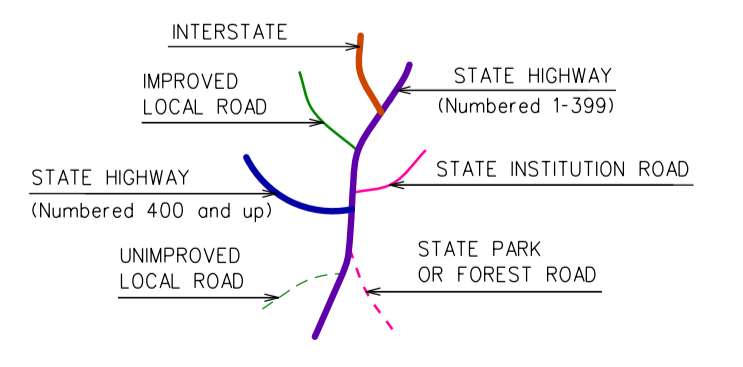

MANSFIELD CONNECTICUT