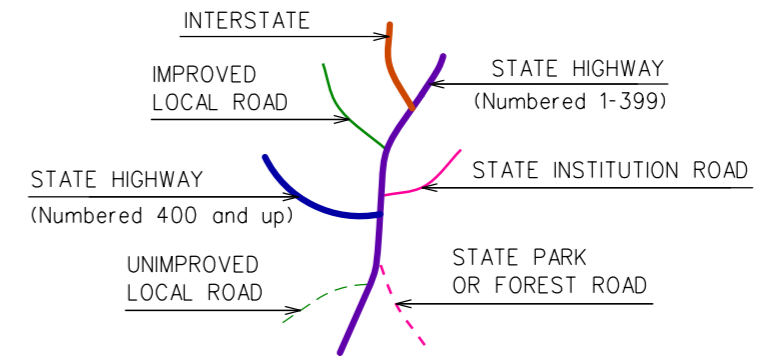

LYME
CONNECTICUT

PREPARED BY THE
CONNECTICUT DEPARTMENT OF TRANSPORTATION

IN COOPERATION WITH THE
U.S. DEPARTMENT OF TRANSPORTATION
FEDERAL HIGHWAY ADMINISTRATION

SCALE

METRIC SCALE

ACCEPTED AS OF DEC. 31, 2020