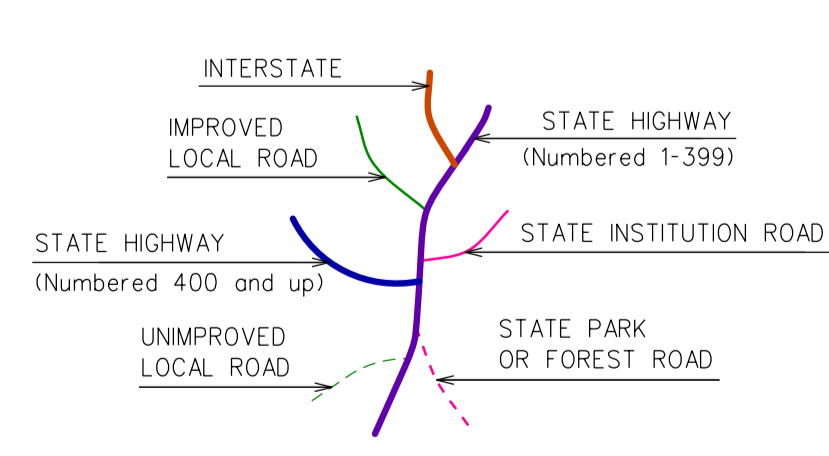

LISBON CONNECTICUT

PREPARED BY THE
CONNECTICUT DEPARTMENT OF TRANSPORTATION

IN COOPERATION WITH THE
U.S. DEPARTMENT OF TRANSPORTATION
FEDERAL HIGHWAY ADMINISTRATION