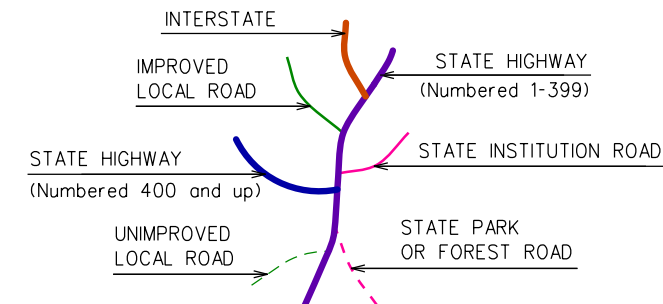

KILLINGLY CONNECTICUT

PREPARED BY THE
CONNECTICUT DEPARTMENT OF TRANSPORTATION
IN COOPERATION WITH THE
U.S. DEPARTMENT OF TRANSPORTATION
FEDERAL HIGHWAY ADMINISTRATION

SCALE
0 1000 2000 3000 FEET

METRIC SCALE
0 300m 600m 900m

ACCEPTED AS OF DEC. 31, 2020