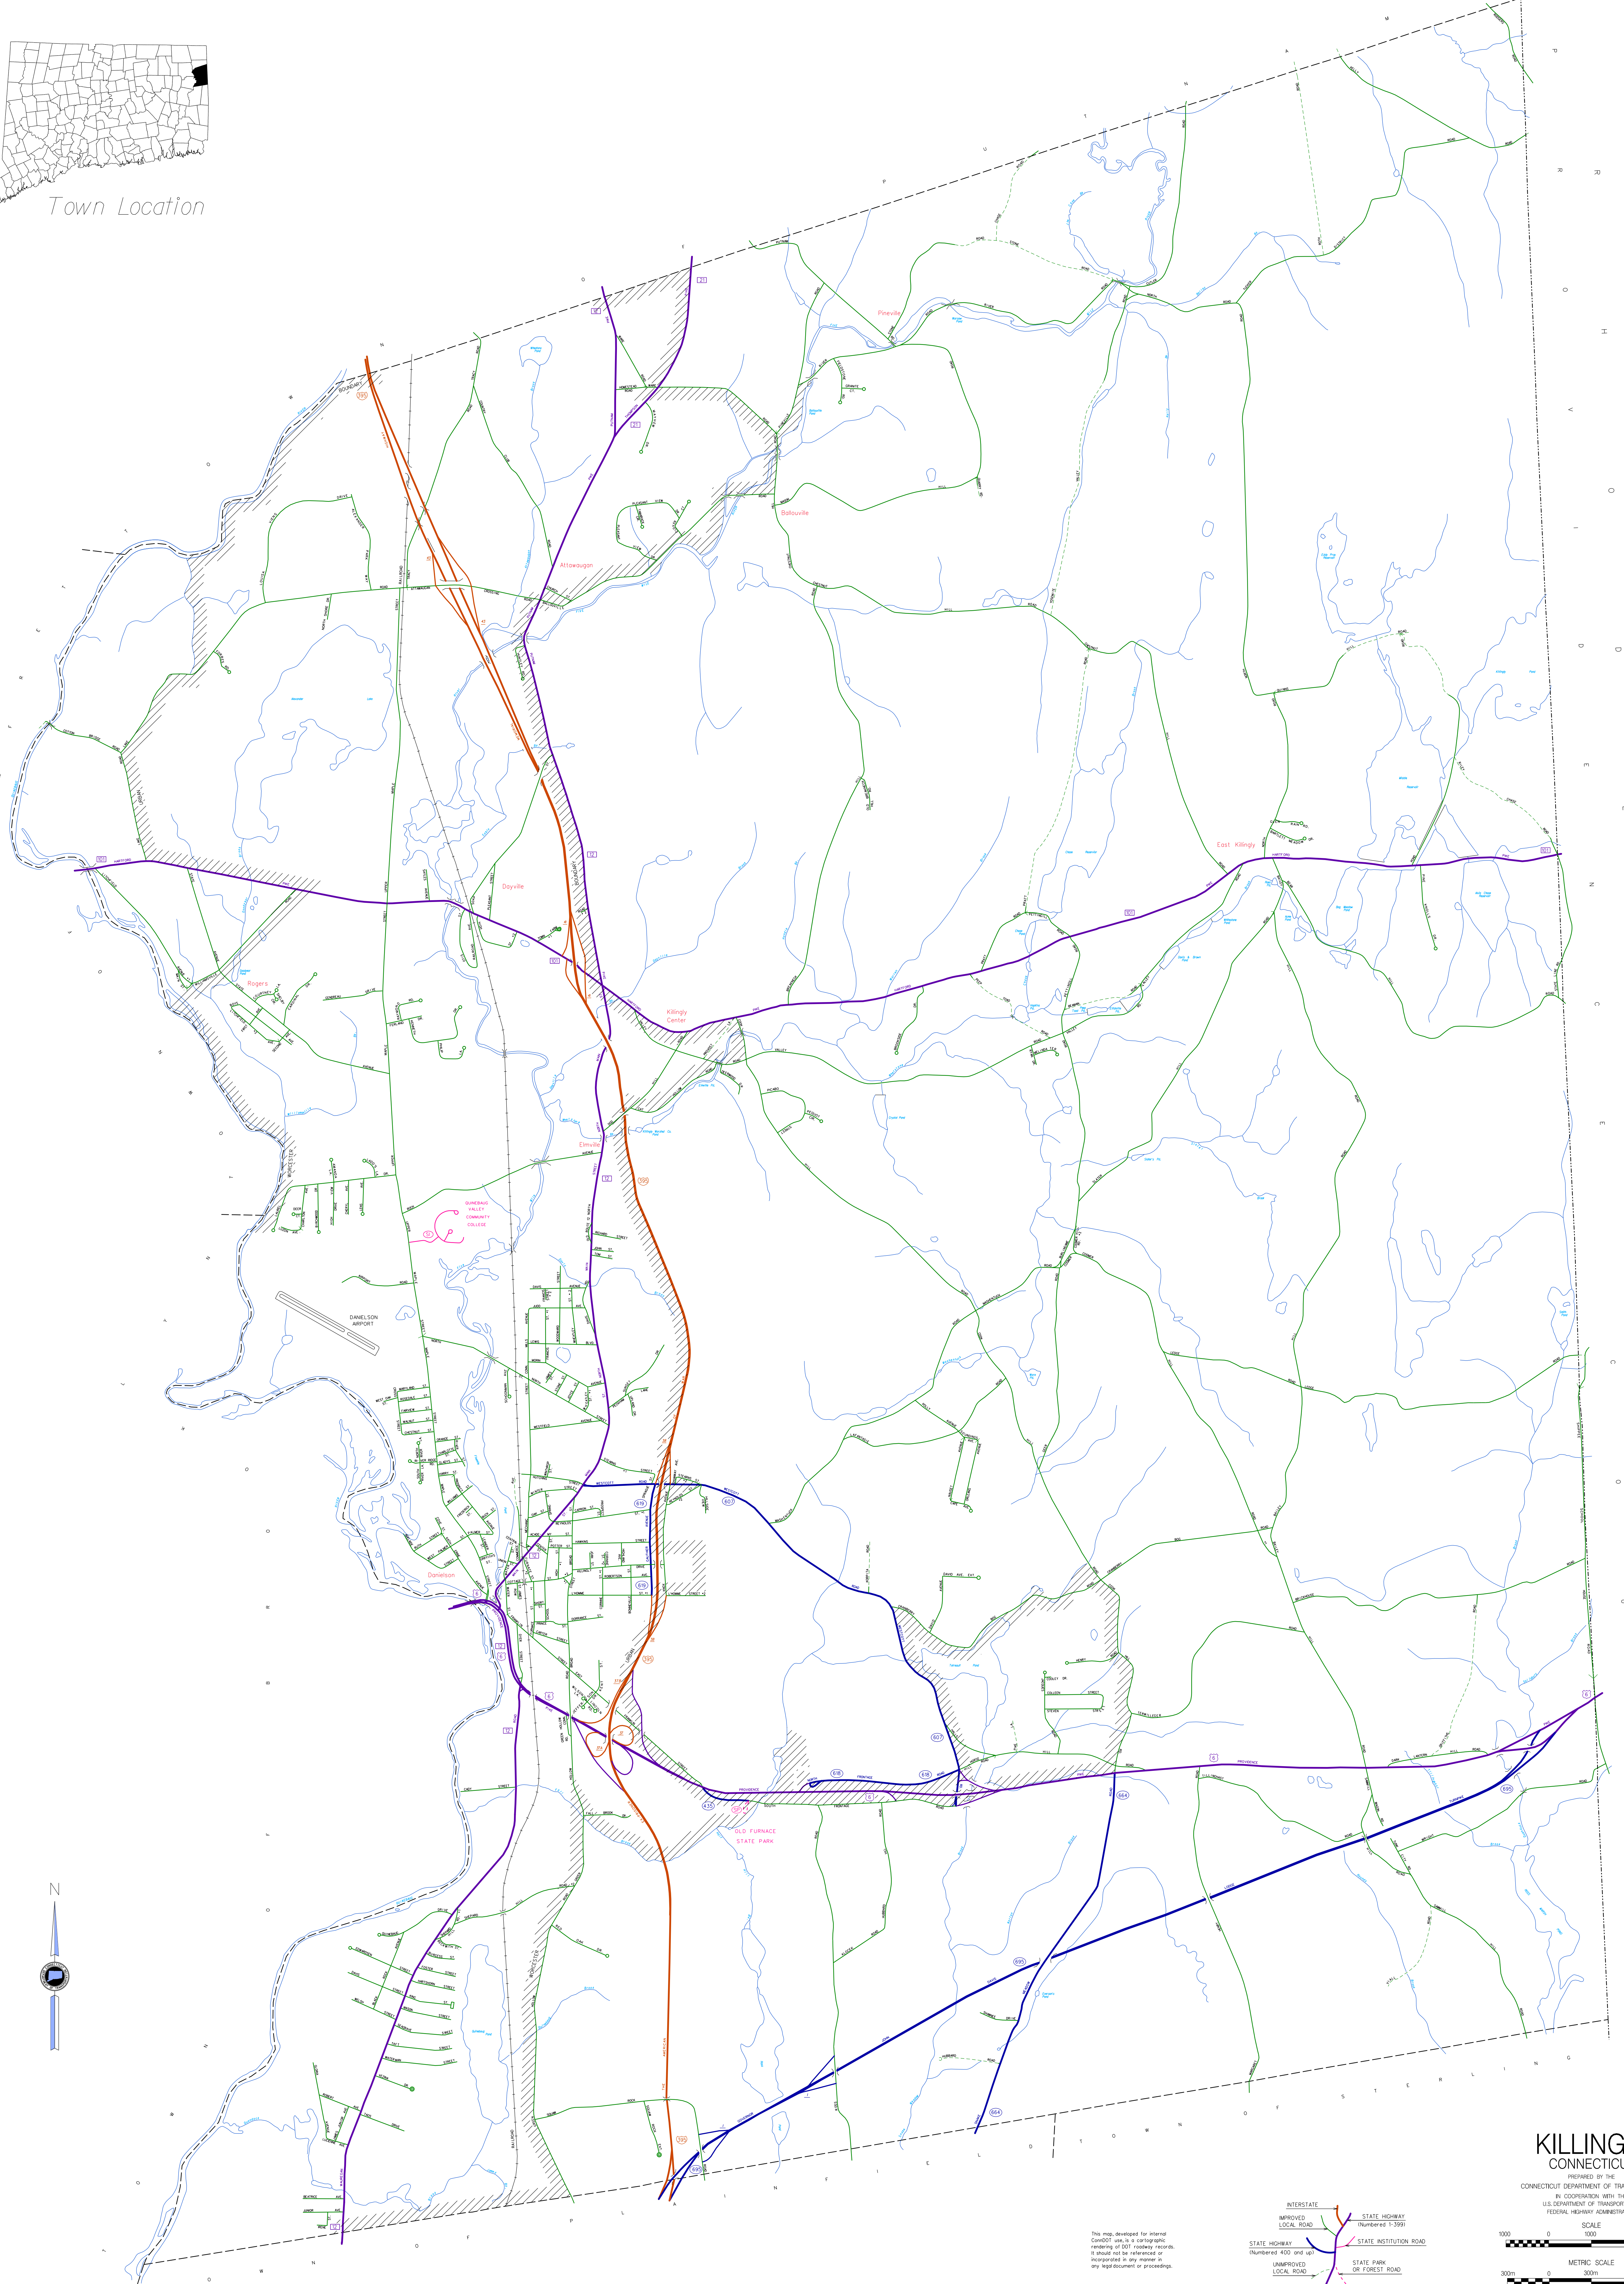

Town Location

KILLINGLY CONNECTICUT

PREPARED BY THE
CONNECTICUT DEPARTMENT OF TRANSPORTATION
IN COOPERATION WITH THE
U.S. DEPARTMENT OF TRANSPORTATION
FEDERAL HIGHWAY ADMINISTRATION

SCALE
0 1000 2000 3000 FEET

METRIC SCALE
0 300m 600m 900m

ACCEPTED AS OF DEC. 31, 2020