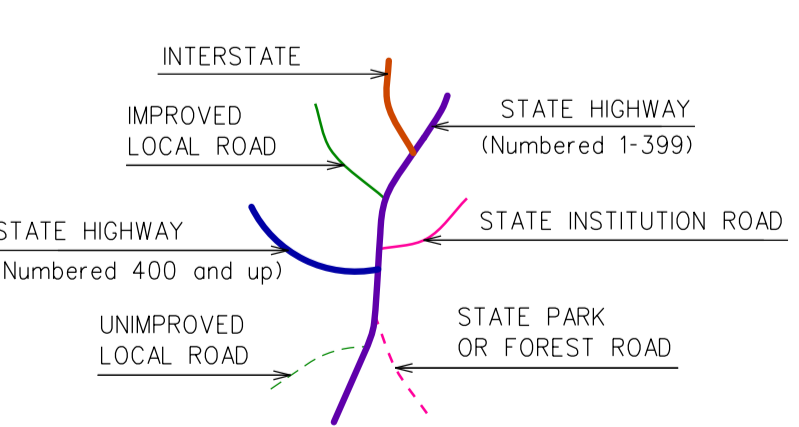

TR-62 A B C D E F G H TR-62

HAMPTON CONNECTICUT

PREPARED BY THE
CONNECTICUT DEPARTMENT OF TRANSPORTATION

IN COOPERATION WITH THE
U.S. DEPARTMENT OF TRANSPORTATION
FEDERAL HIGHWAY ADMINISTRATION

ACCEPTED AS OF DEC. 31, 2020

Town Location

TR-62 A B C D E F G H TR-62