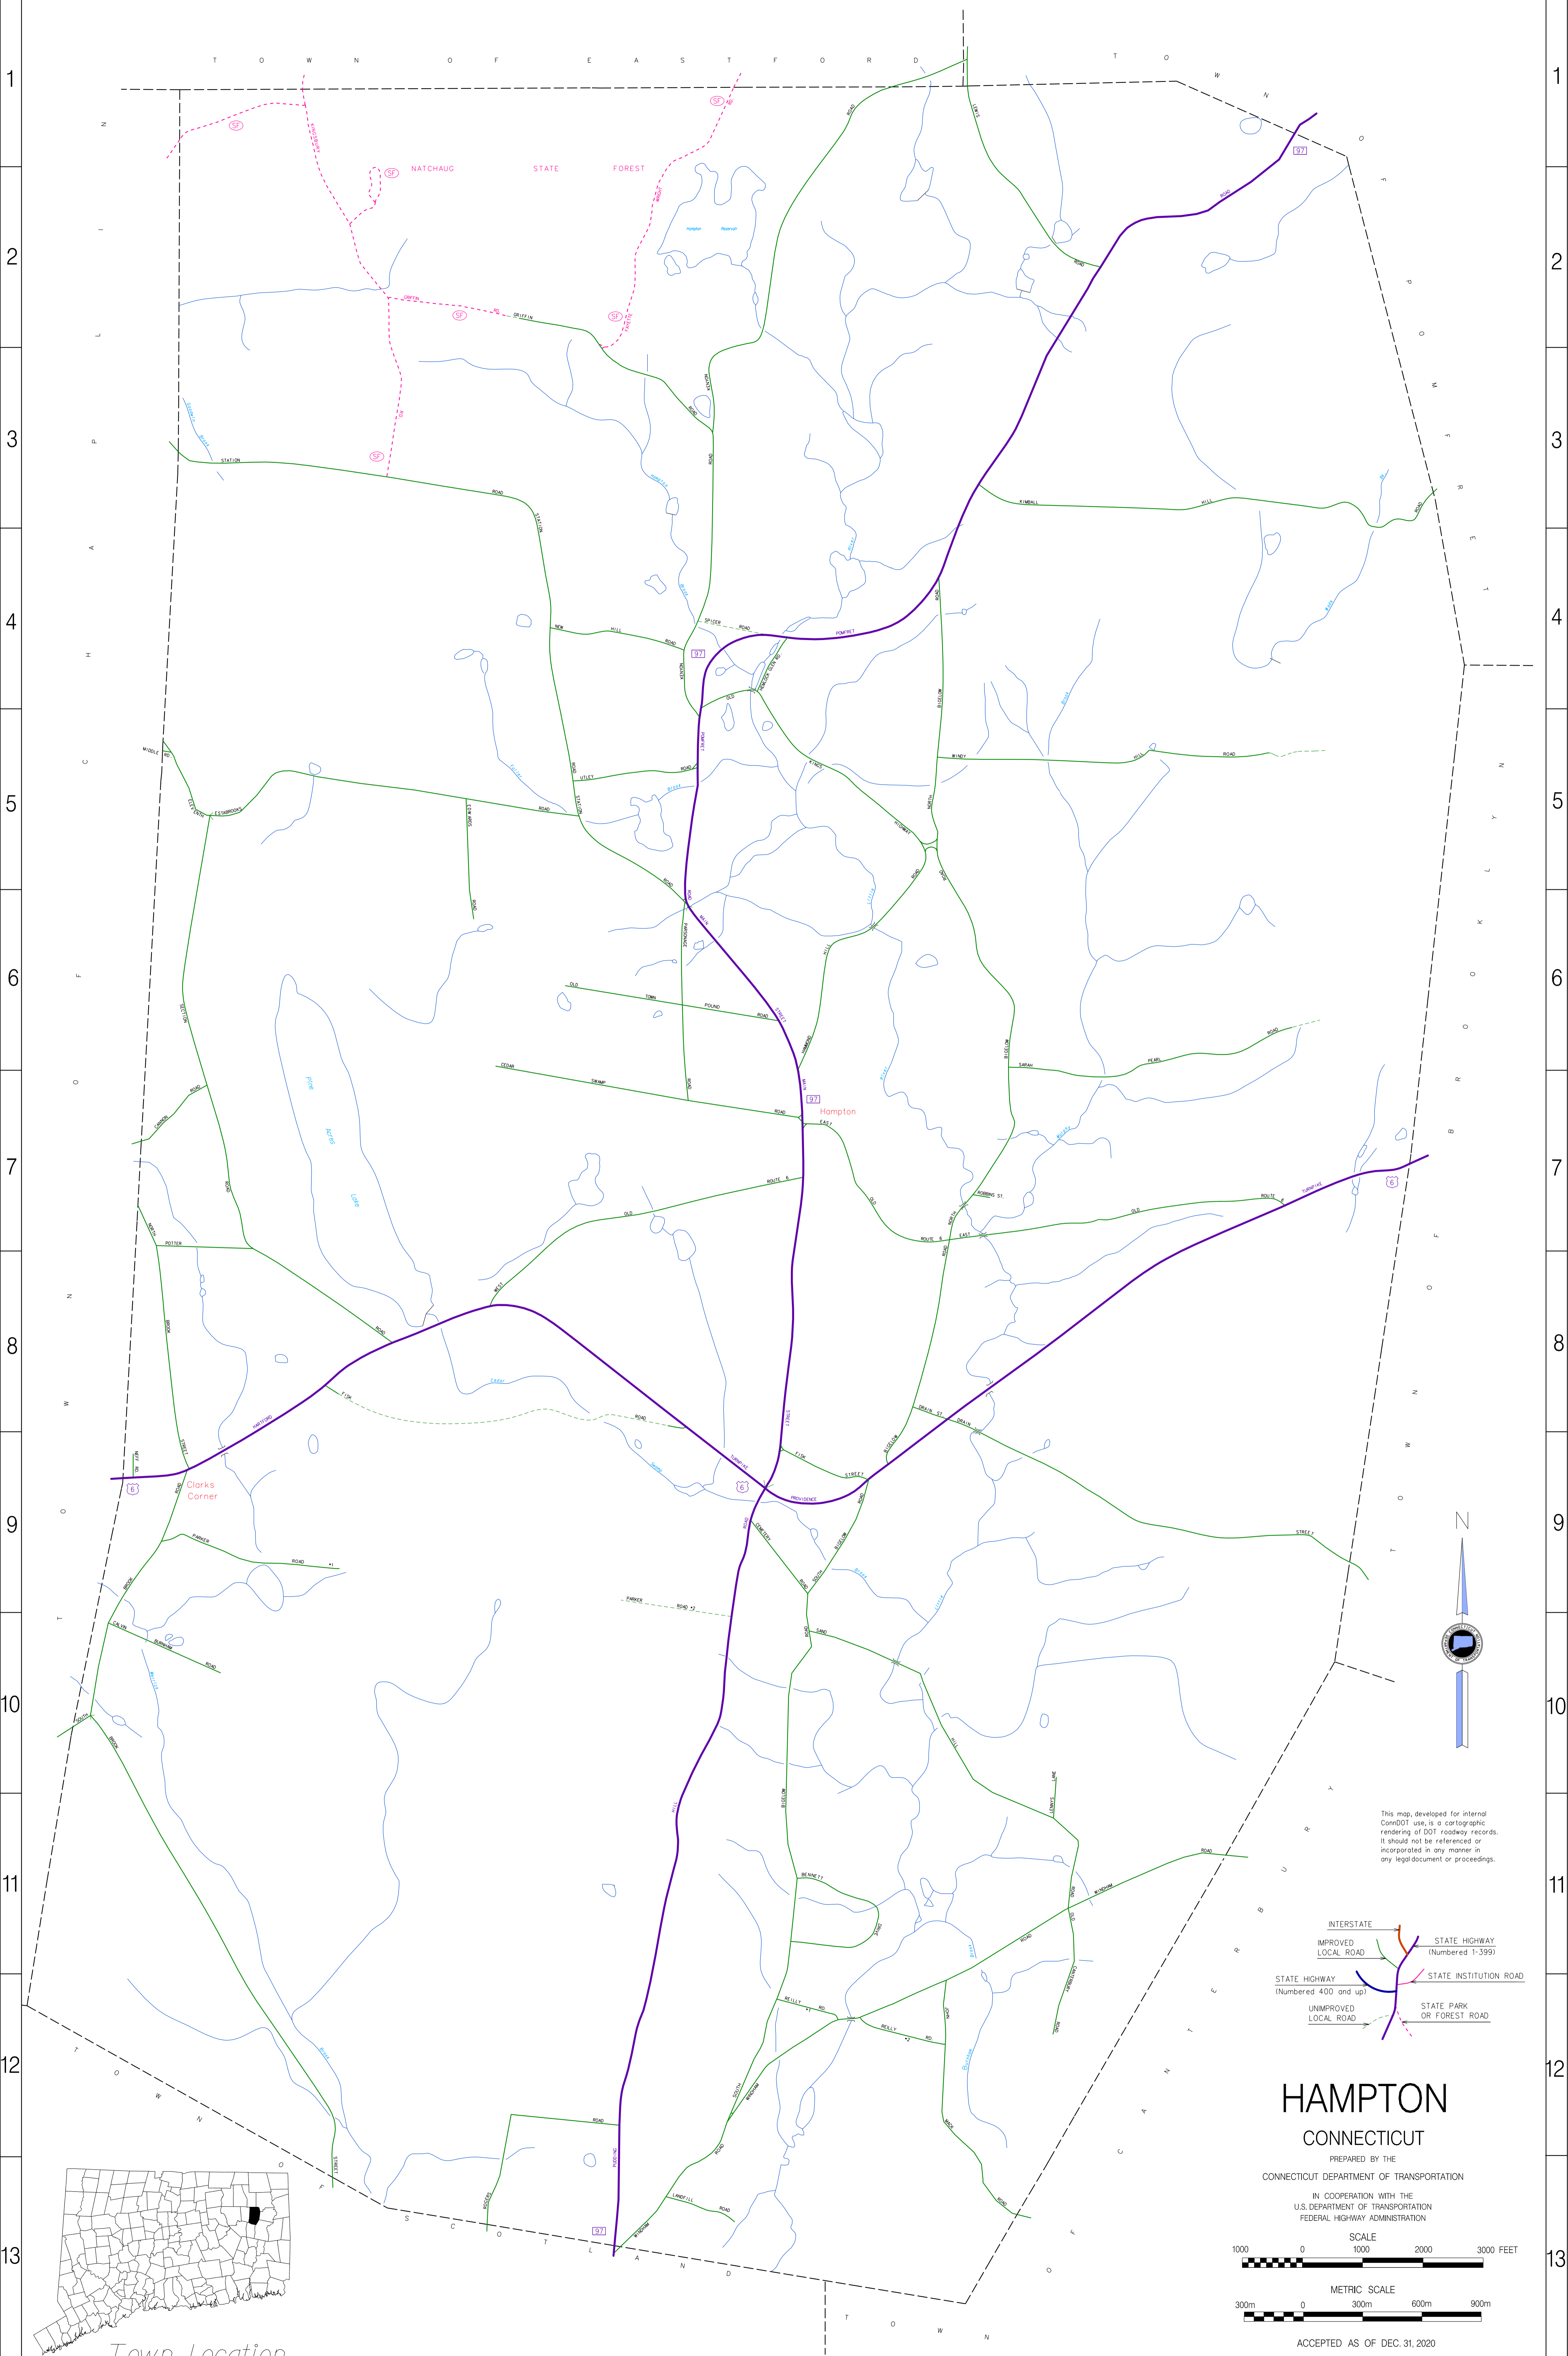

HAMPTON CONNECTICUT

PREPARED BY THE
CONNECTICUT DEPARTMENT OF TRANSPORTATION

IN COOPERATION WITH THE
U.S. DEPARTMENT OF TRANSPORTATION
FEDERAL HIGHWAY ADMINISTRATION

ACCEPTED AS OF DEC. 31, 2020

Town Location

TR-62 A B C D E F G H TR-62