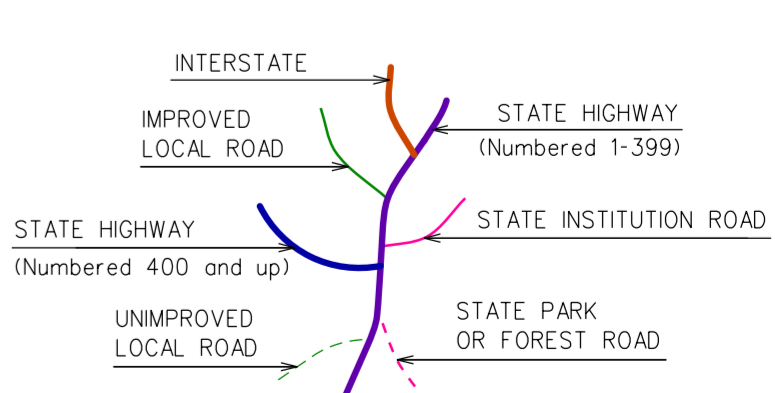

HAMDEN CONNECTICUT

PREPARED BY THE
CONNECTICUT DEPARTMENT OF TRANSPORTATION

IN COOPERATION WITH THE
U.S. DEPARTMENT OF TRANSPORTATION
FEDERAL HIGHWAY ADMINISTRATION

ACCEPTED AS OF DEC. 31, 2020