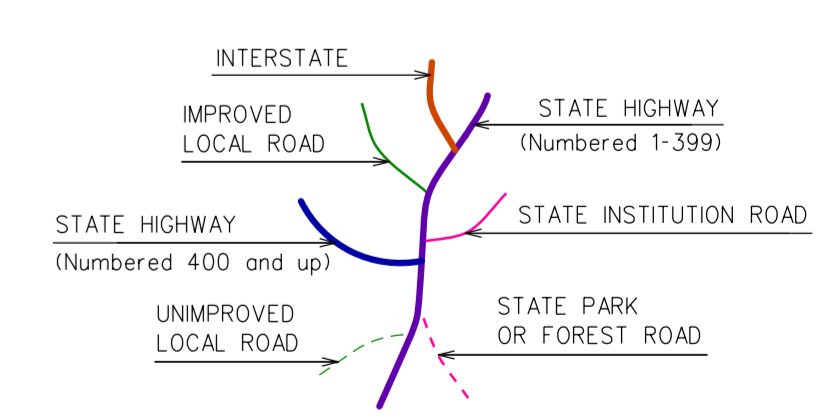

GROTON CONNECTICUT

PREPARED BY THE
CONNECTICUT DEPARTMENT OF TRANSPORTATION
IN COOPERATION WITH THE
U.S. DEPARTMENT OF TRANSPORTATION
FEDERAL HIGHWAY ADMINISTRATION