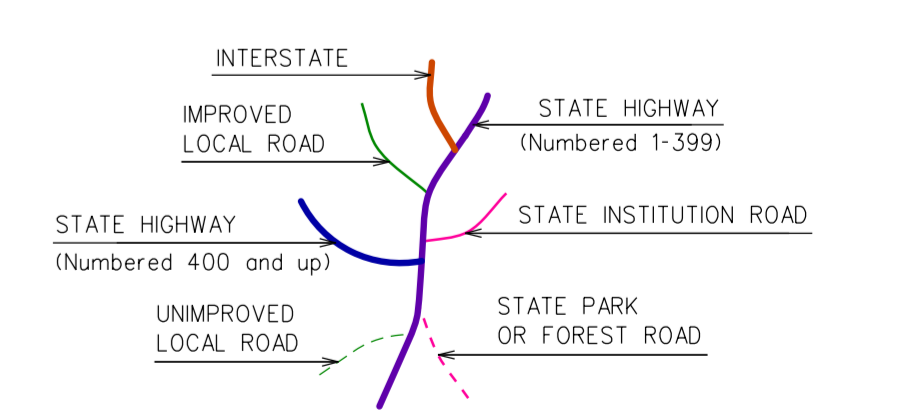

GROTON CONNECTICUT

PREPARED BY THE
CONNECTICUT DEPARTMENT OF TRANSPORTATION
IN COOPERATION WITH THE
U.S. DEPARTMENT OF TRANSPORTATION
FEDERAL HIGHWAY ADMINISTRATION