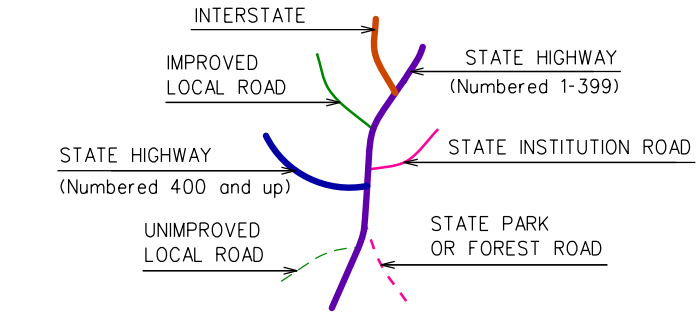

TOWN OF WETHERSFIELD

TOWN OF CROMWELL

TOWN OF EAST HAMPTON

TOWN OF FLORENCE

N

GLASTONBURY CONNECTICUT

PREPARED BY THE
CONNECTICUT DEPARTMENT OF TRANSPORTATION

ACCEPTED AS OF DEC. 31, 2020