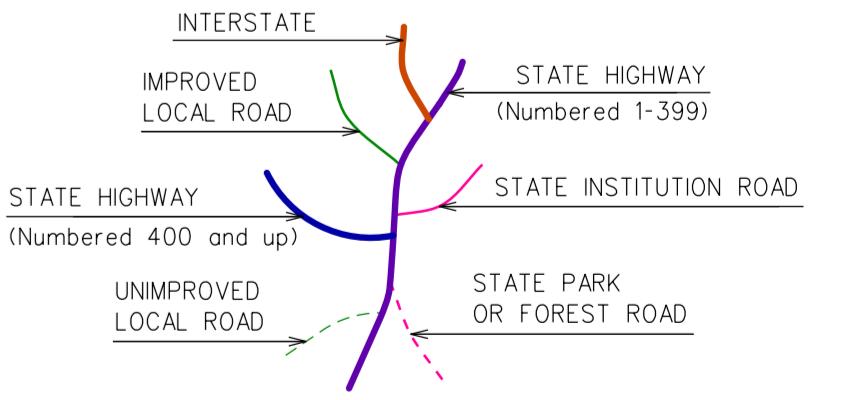

FARMINGTON
CONNECTICUT
PREPARED BY THE
CONNECTICUT DEPARTMENT OF TRANSPORTATION
IN COOPERATION WITH THE
U.S. DEPARTMENT OF TRANSPORTATION
FEDERAL HIGHWAY ADMINISTRATION

SCALE
1000 0 1000 2000 3000 FEET

METRIC SCALE
300m 0 300m 600m 900m

ACCEPTED AS OF DEC. 31, 2020