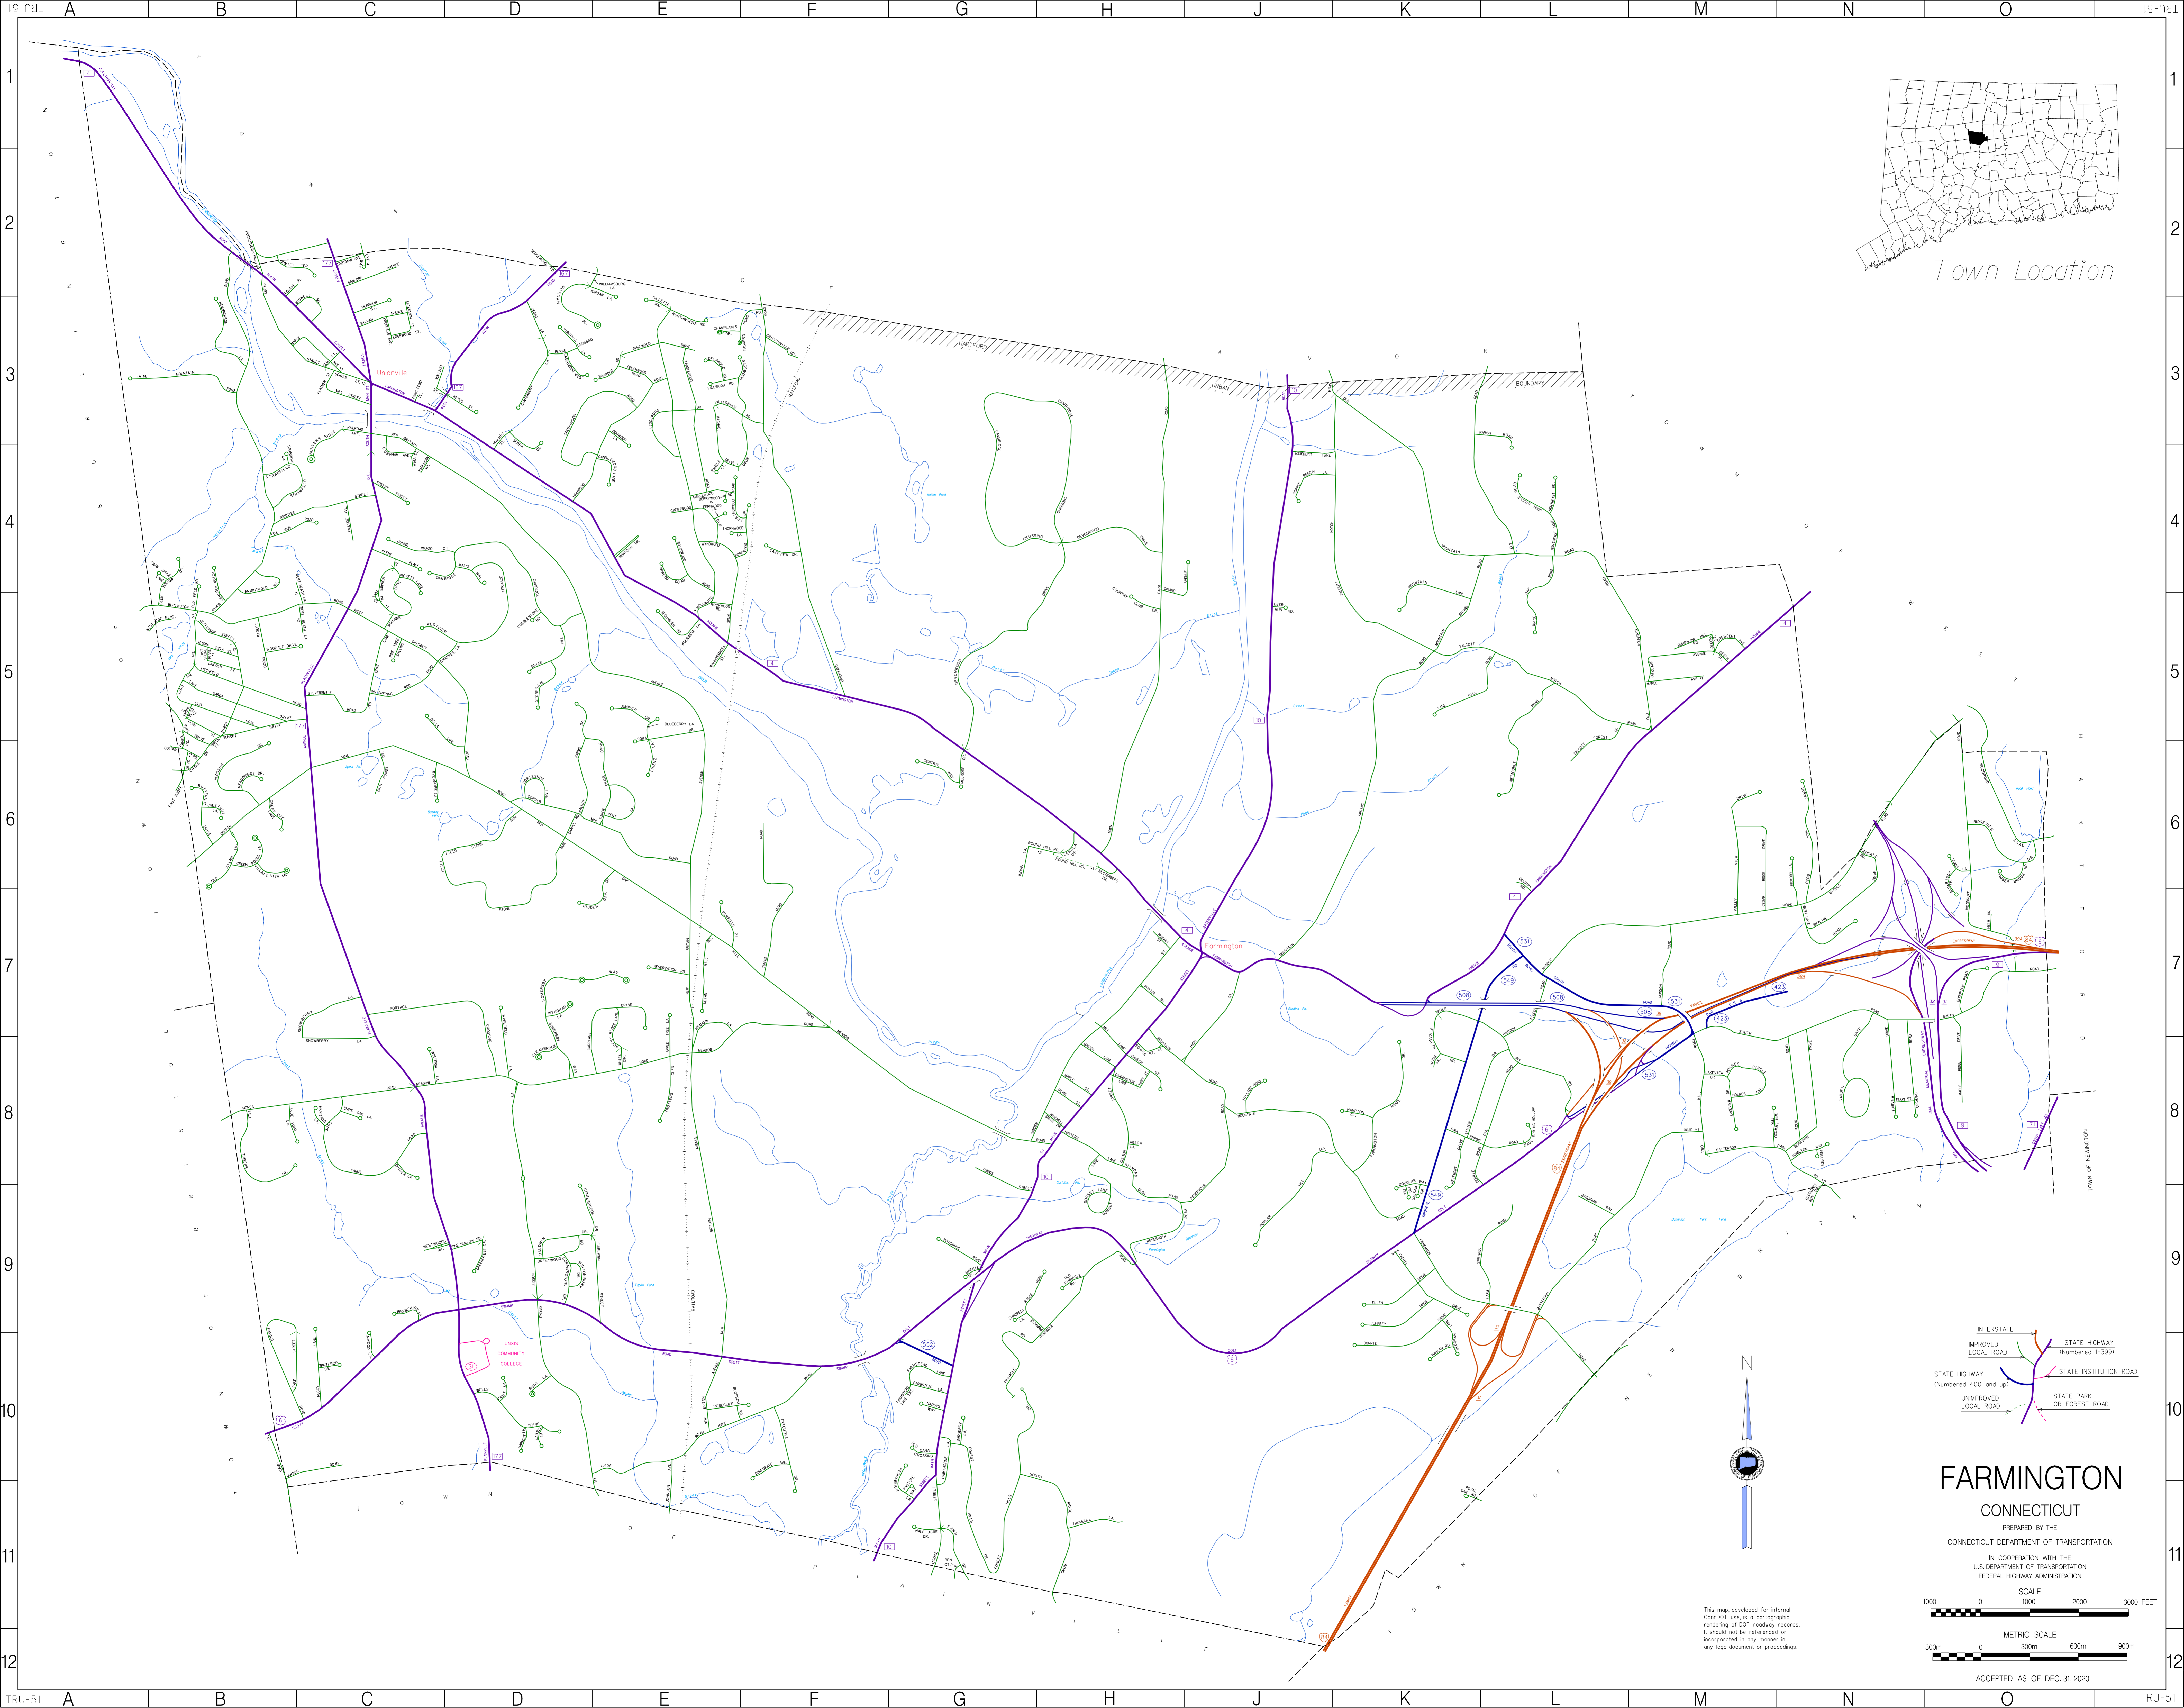

Town Location

FARMINGTON
CONNECTICUT
PREPARED BY THE
CONNECTICUT DEPARTMENT OF TRANSPORTATION
IN COOPERATION WITH THE
U.S. DEPARTMENT OF TRANSPORTATION
FEDERAL HIGHWAY ADMINISTRATION

SCALE
1000 0 1000 2000 3000 FEET

METRIC SCALE
300m 0 300m 600m 900m

ACCEPTED AS OF DEC. 31, 2020