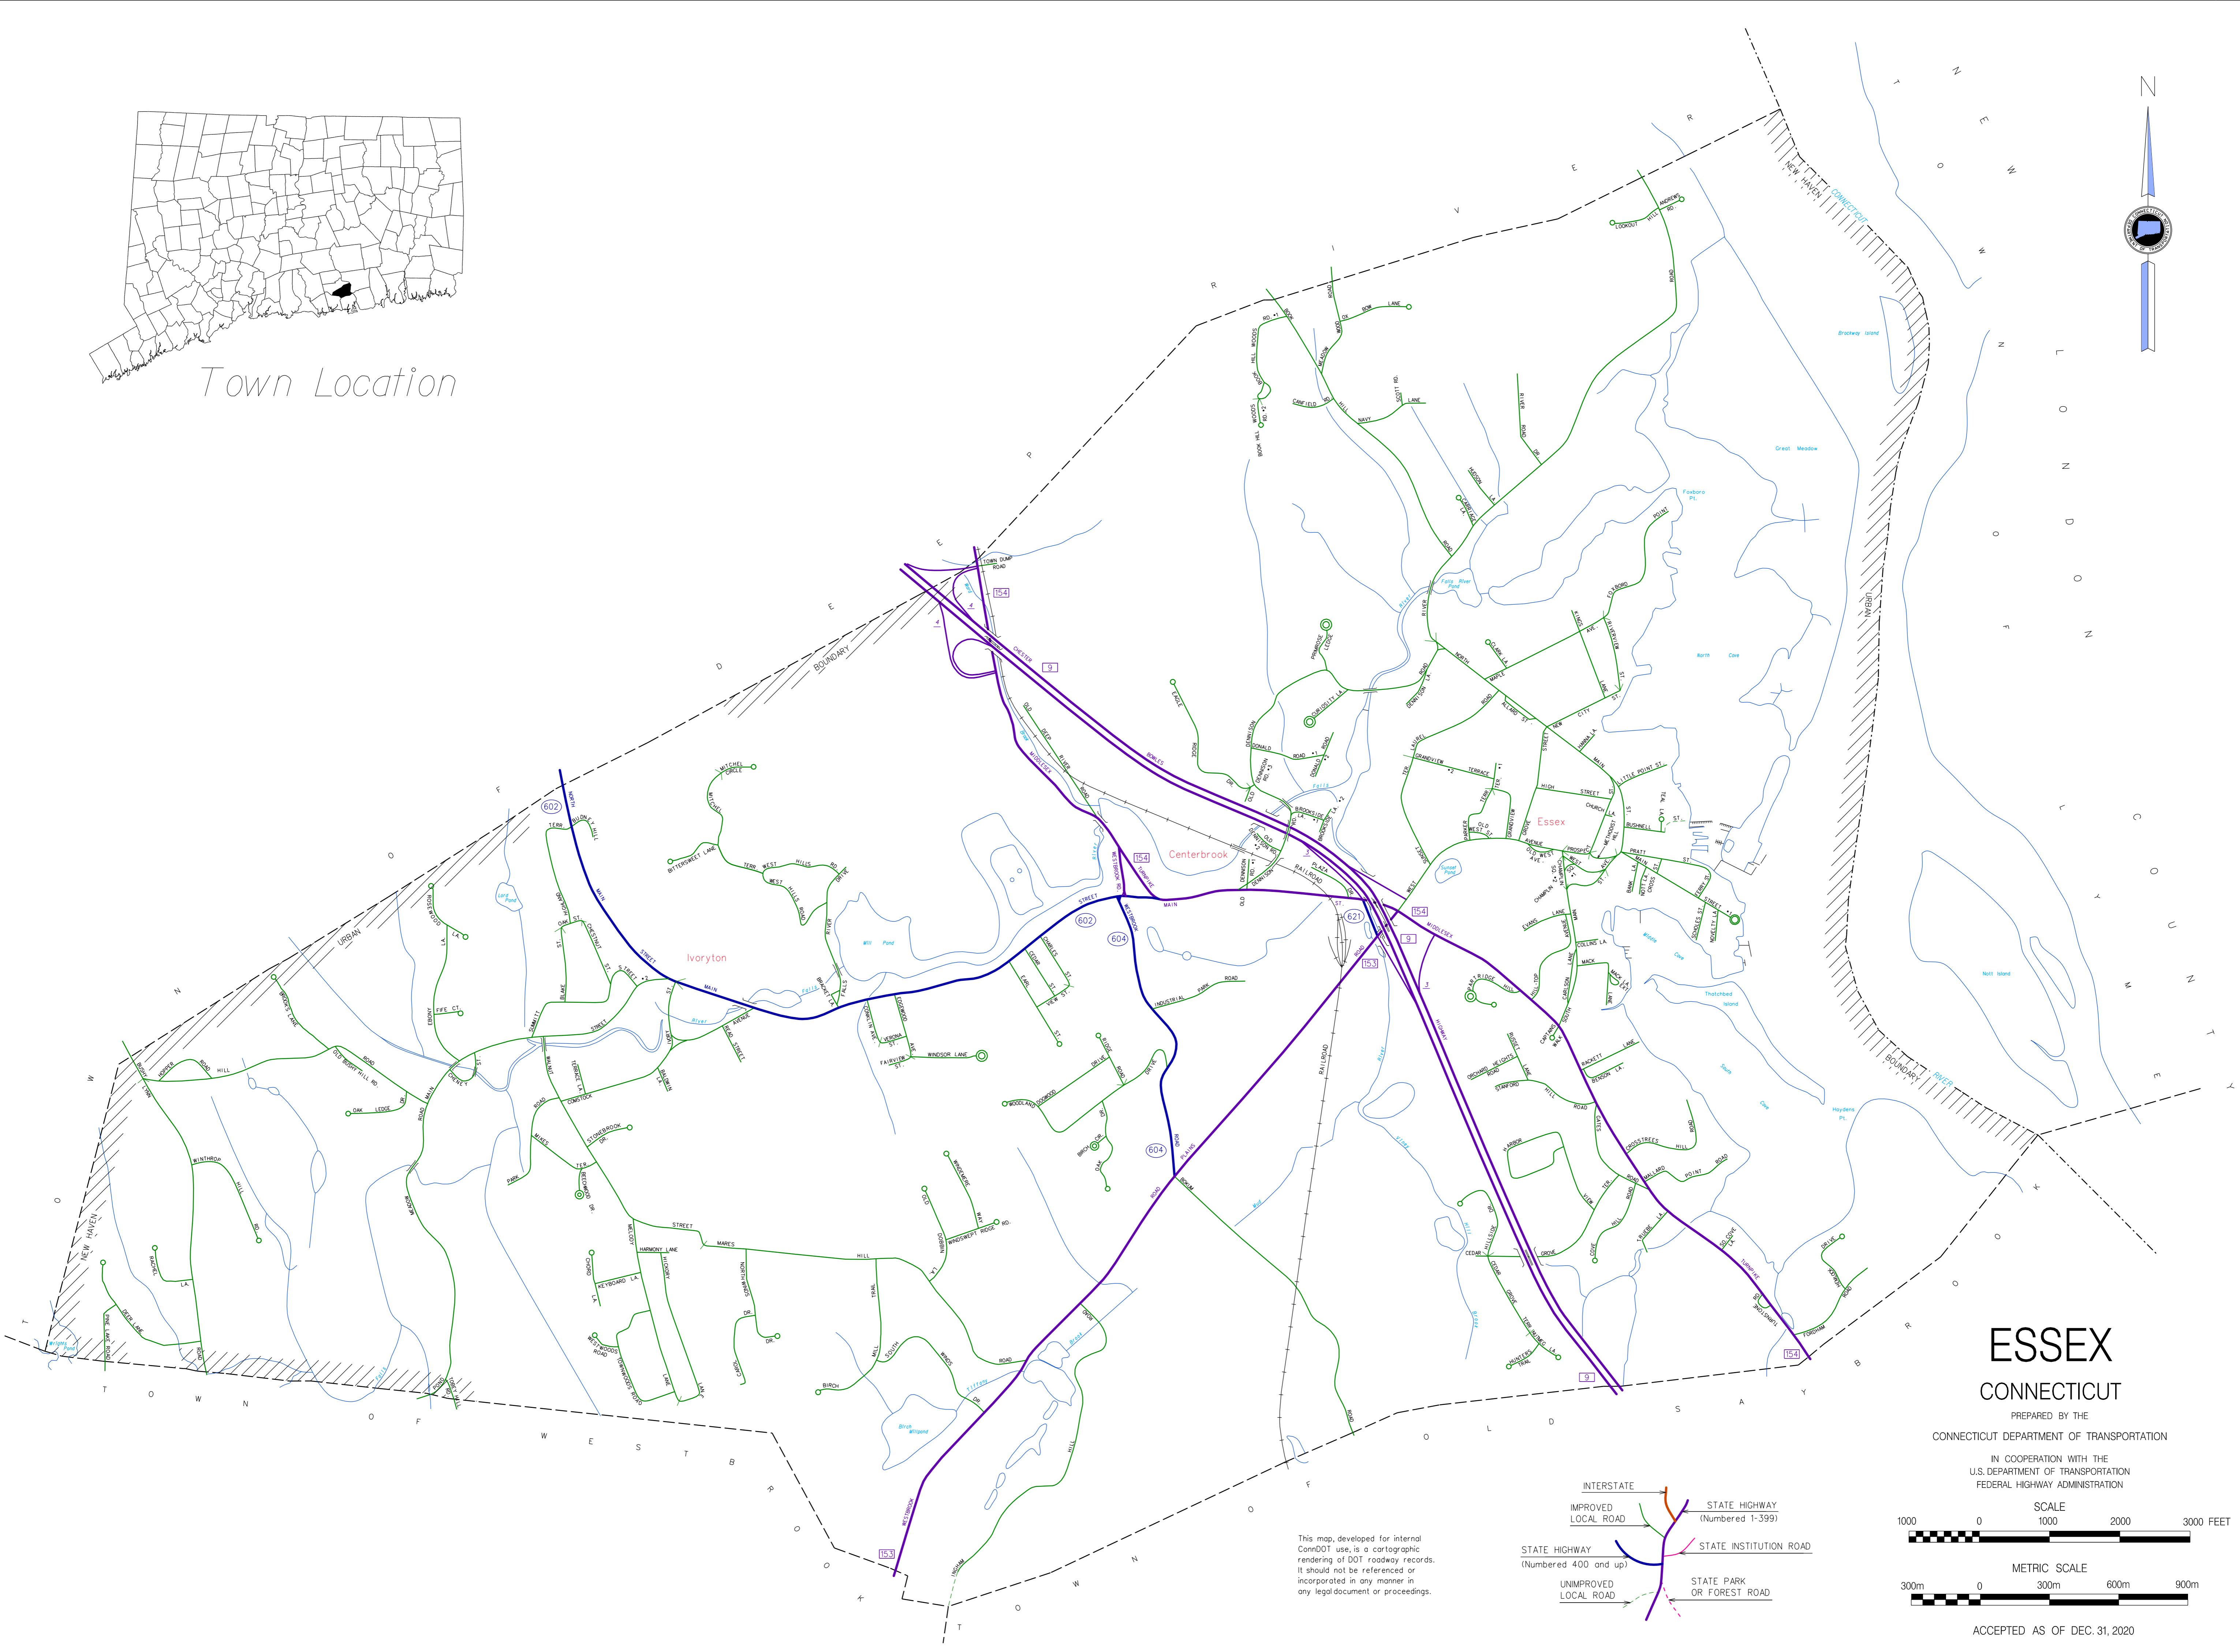

Town Location

ESSEX
CONNECTICUT

PREPARED BY THE
CONNECTICUT DEPARTMENT OF TRANSPORTATION

IN COOPERATION WITH THE
U.S. DEPARTMENT OF TRANSPORTATION
FEDERAL HIGHWAY ADMINISTRATION

SCALE
1000 0 2000 3000 FEET

METRIC SCALE
300m 0 300m 600m 900m

ACCEPTED AS OF DEC. 31, 2020