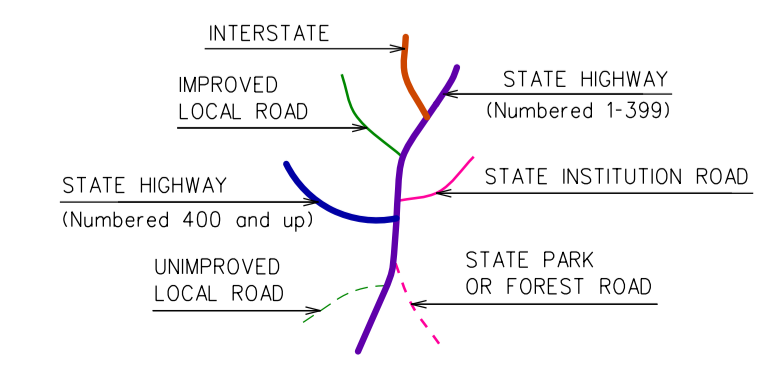

ENFIELD CONNECTICUT

PREPARED BY THE
CONNECTICUT DEPARTMENT OF TRANSPORTATION
IN COOPERATION WITH THE
U.S. DEPARTMENT OF TRANSPORTATION
FEDERAL HIGHWAY ADMINISTRATION

ACCEPTED AS OF DEC. 31, 2020