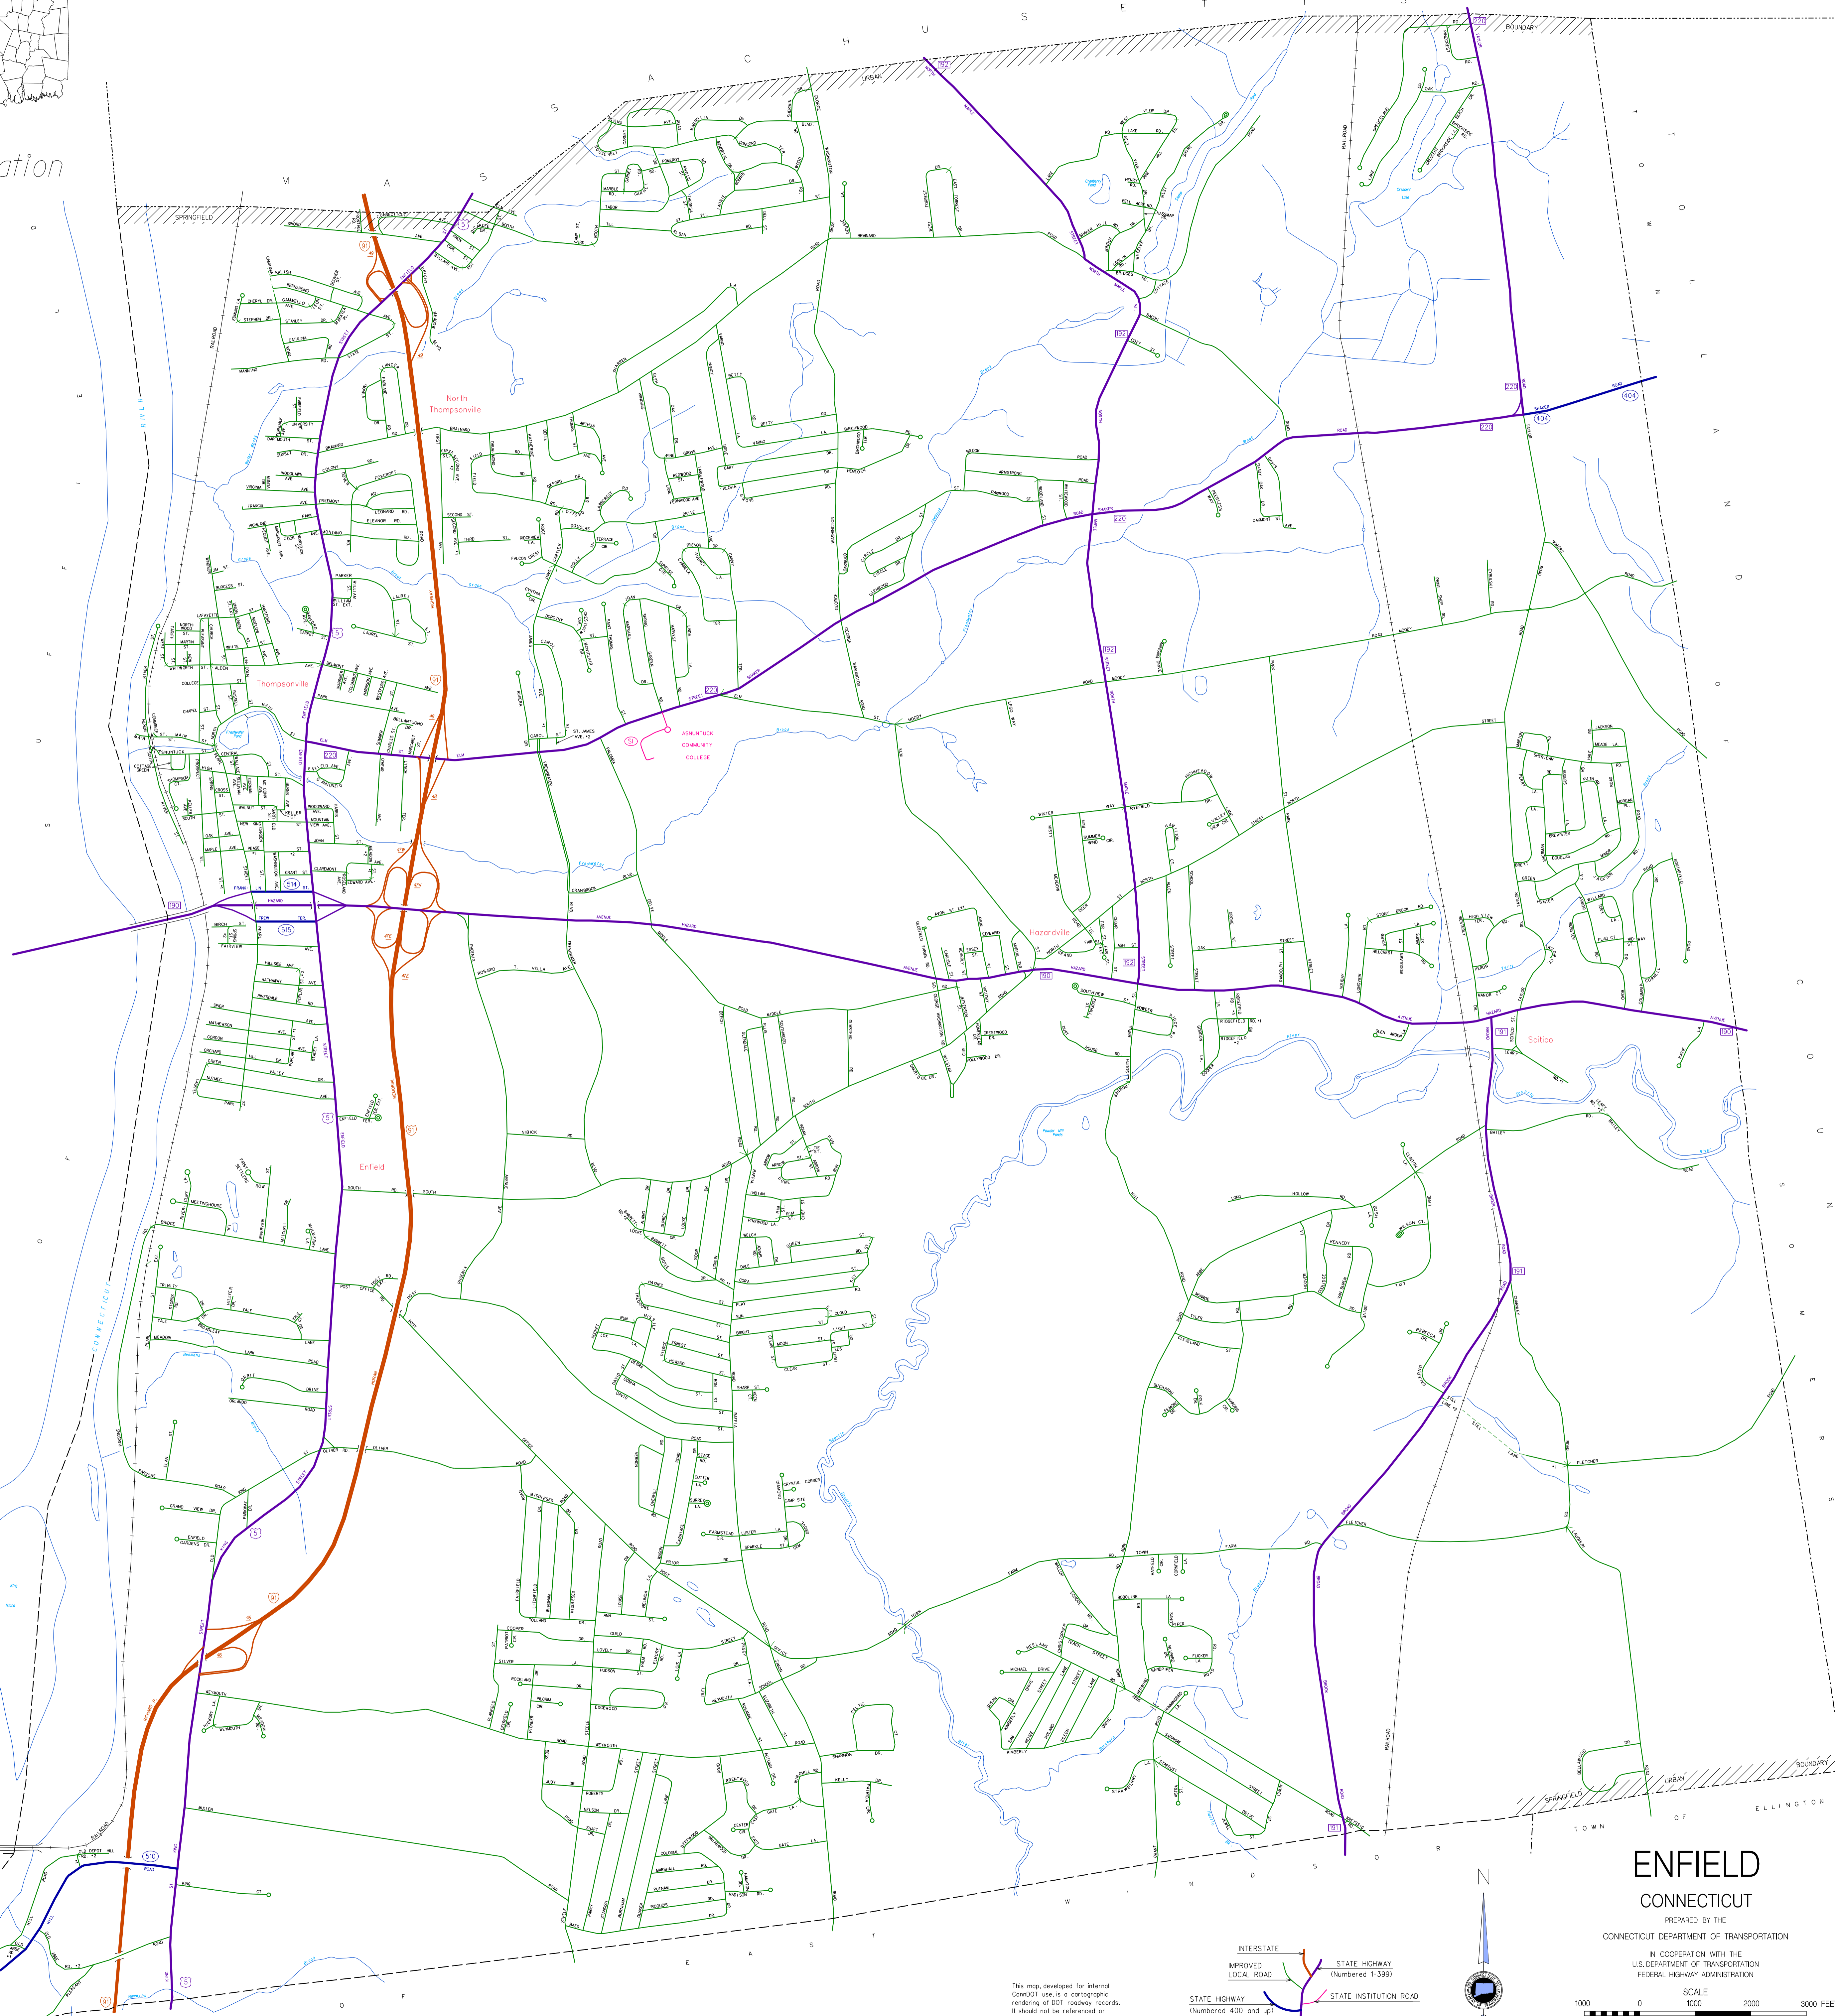

ENFIELD CONNECTICUT

PREPARED BY THE
CONNECTICUT DEPARTMENT OF TRANSPORTATION
IN COOPERATION WITH THE
U.S. DEPARTMENT OF TRANSPORTATION
FEDERAL HIGHWAY ADMINISTRATION

ACCEPTED AS OF DEC. 31, 2020