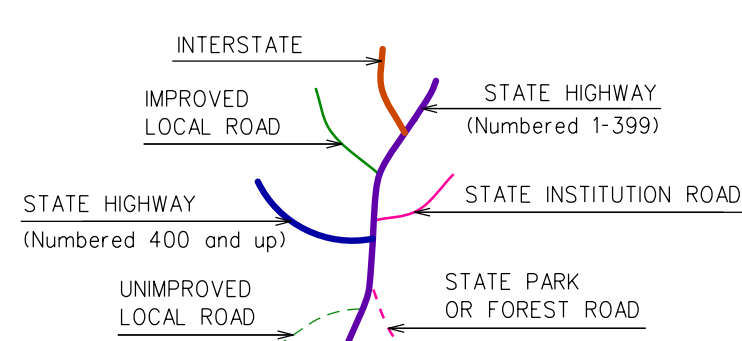

EASTON CONNECTICUT

ACCEPTED AS OF DEC. 31, 2020