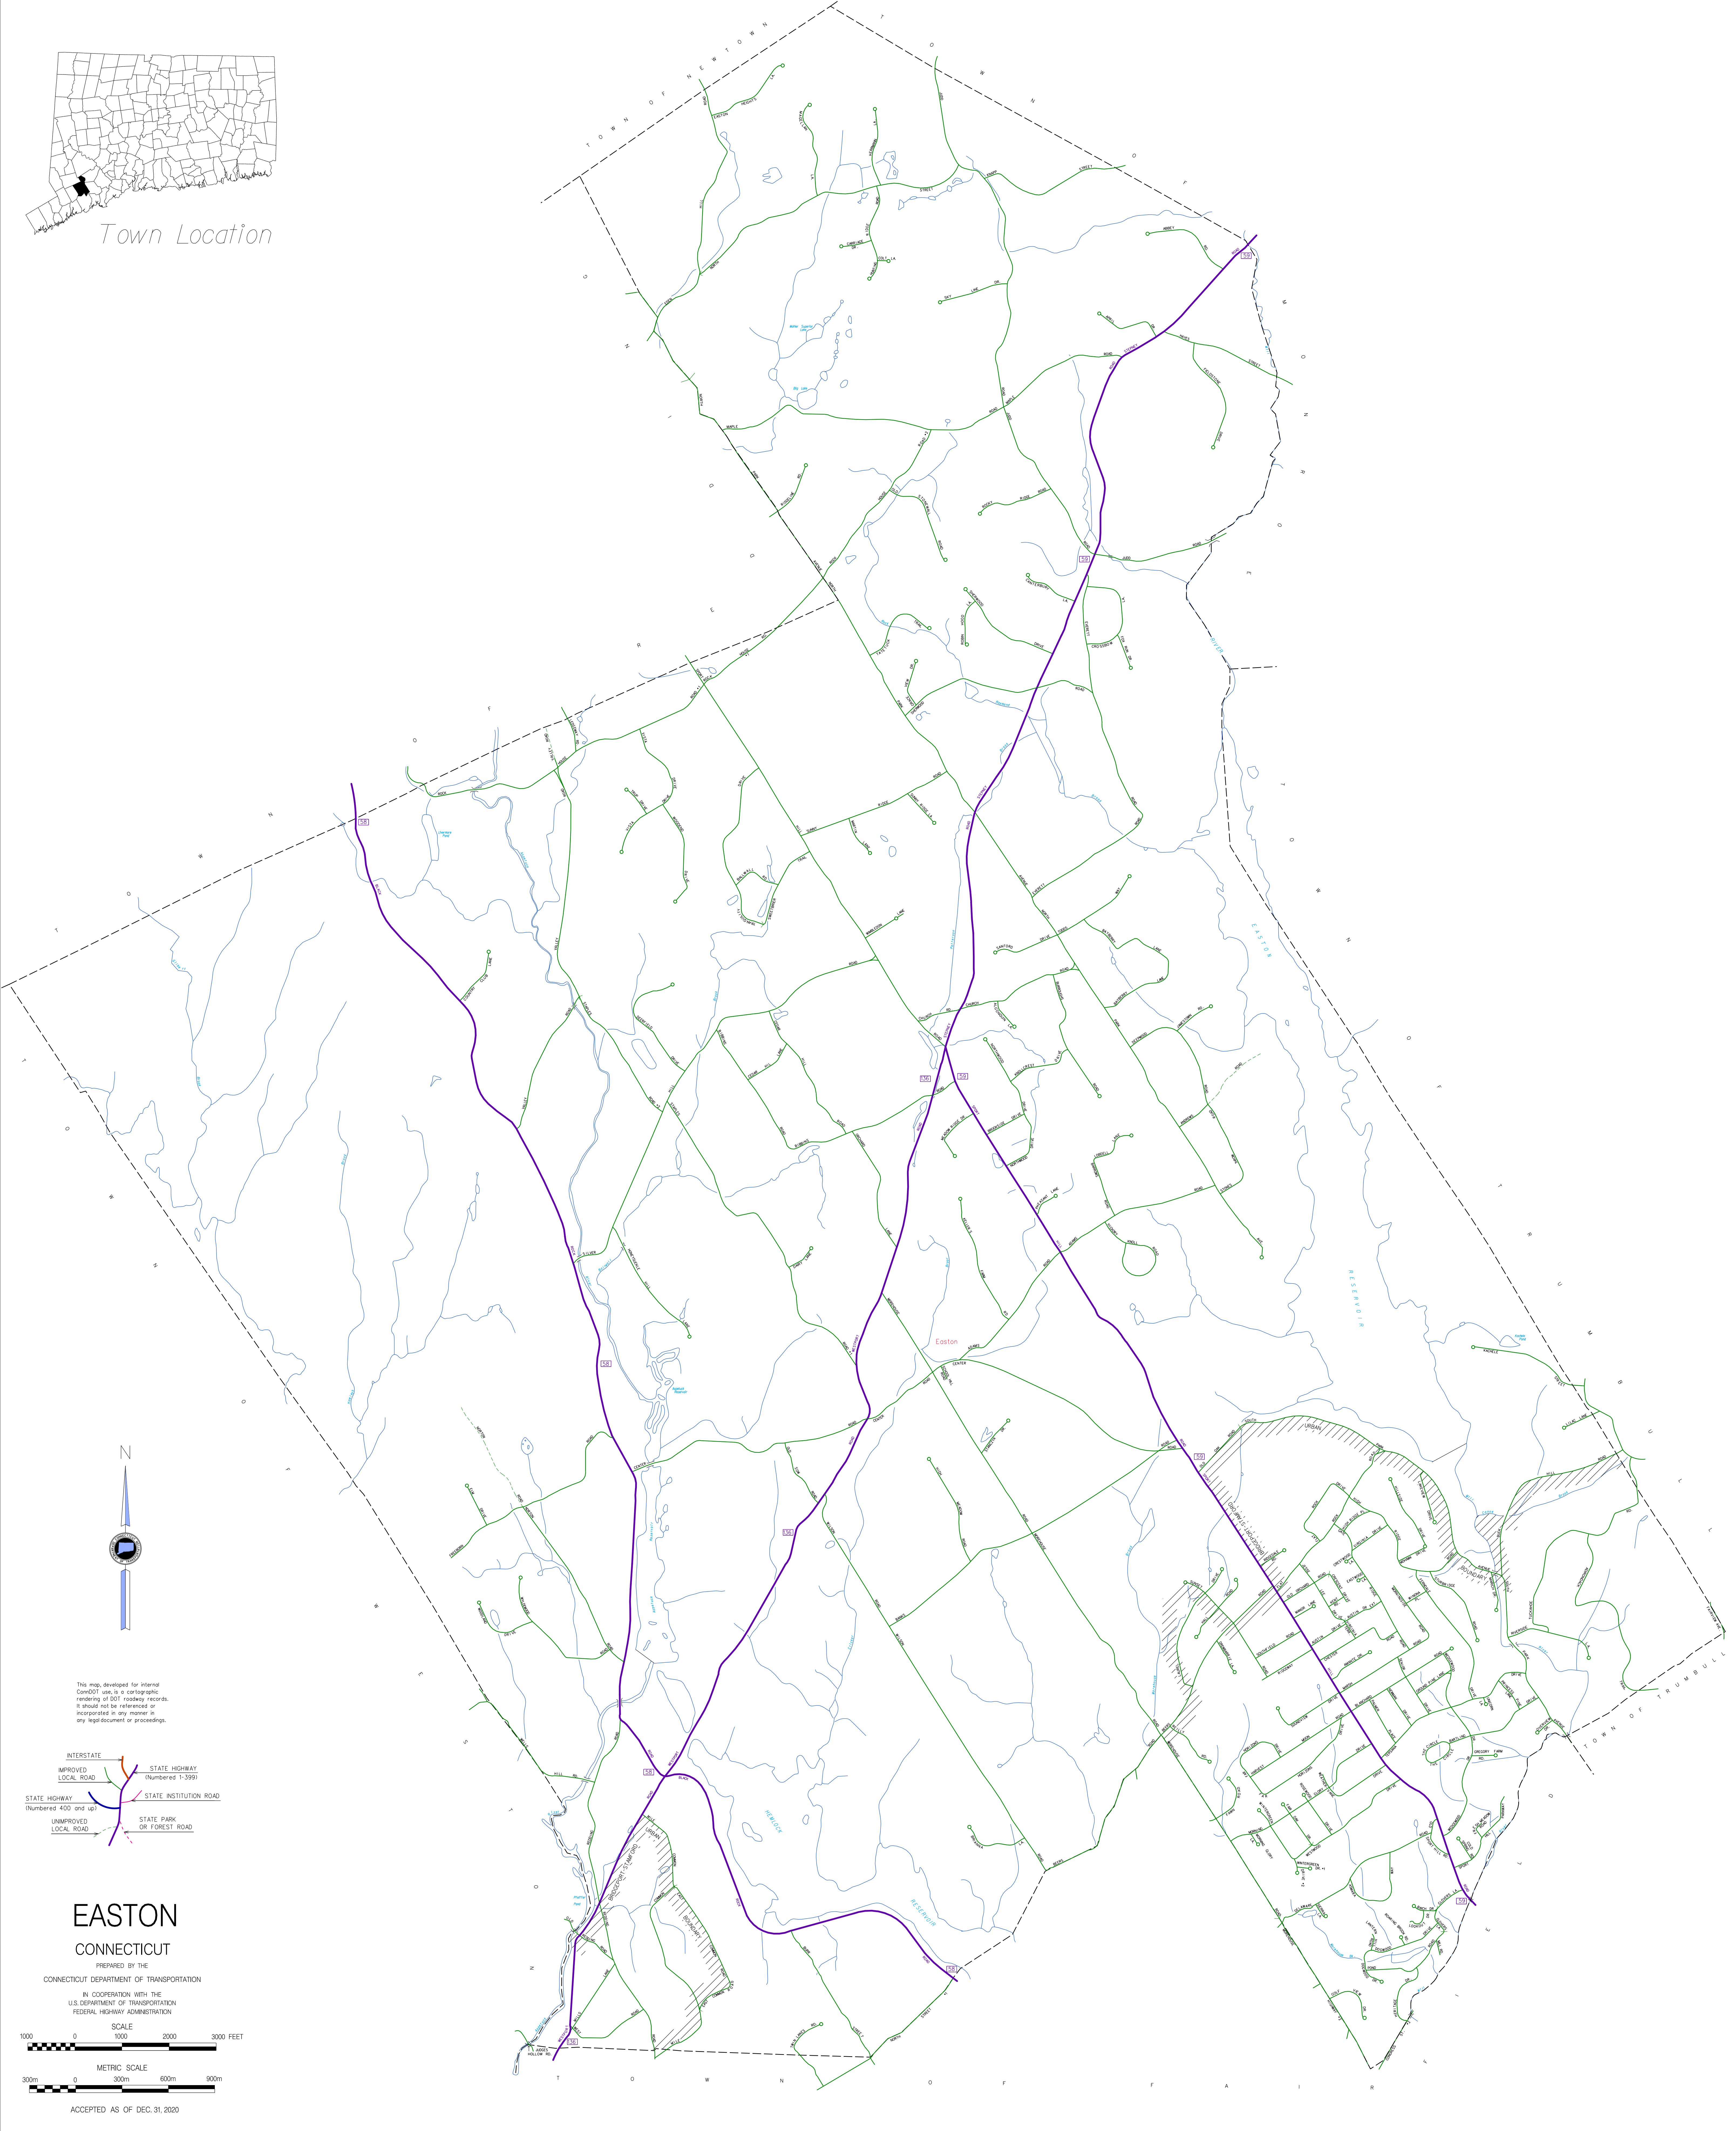

Town Location

EASTON CONNECTICUT

ACCEPTED AS OF DEC. 31, 2020