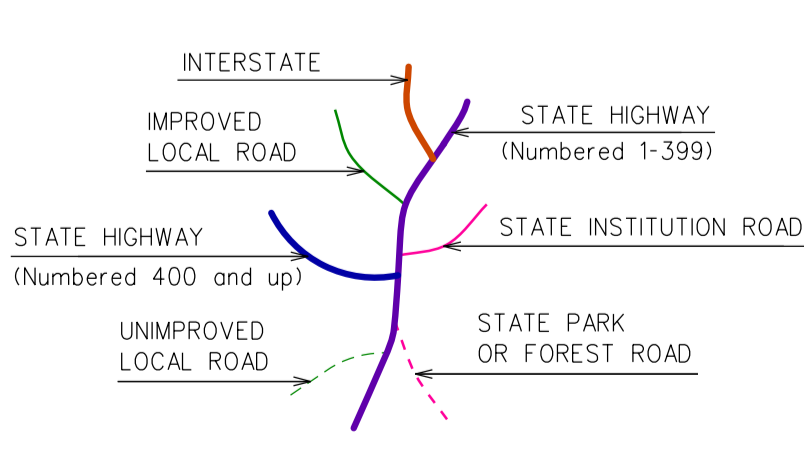

EAST HAVEN CONNECTICUT

PREPARED BY THE
CONNECTICUT DEPARTMENT OF TRANSPORTATION
IN COOPERATION WITH THE
U.S. DEPARTMENT OF TRANSPORTATION
FEDERAL HIGHWAY ADMINISTRATION