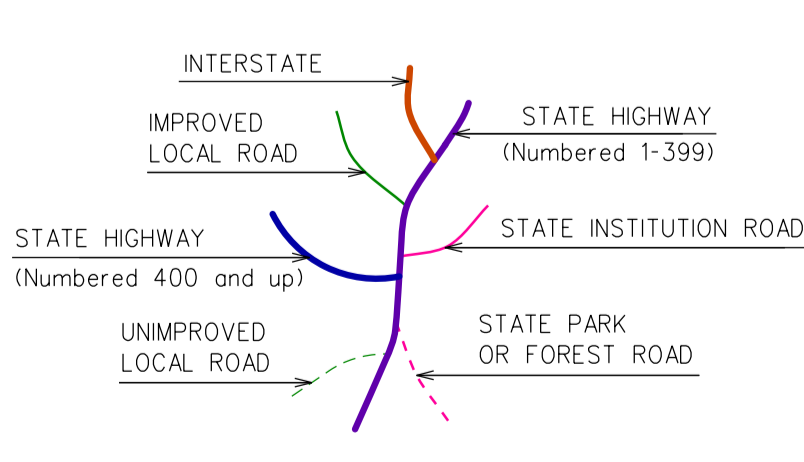

EAST HAVEN CONNECTICUT

PREPARED BY THE
CONNECTICUT DEPARTMENT OF TRANSPORTATION
IN COOPERATION WITH THE
U.S. DEPARTMENT OF TRANSPORTATION
FEDERAL HIGHWAY ADMINISTRATION