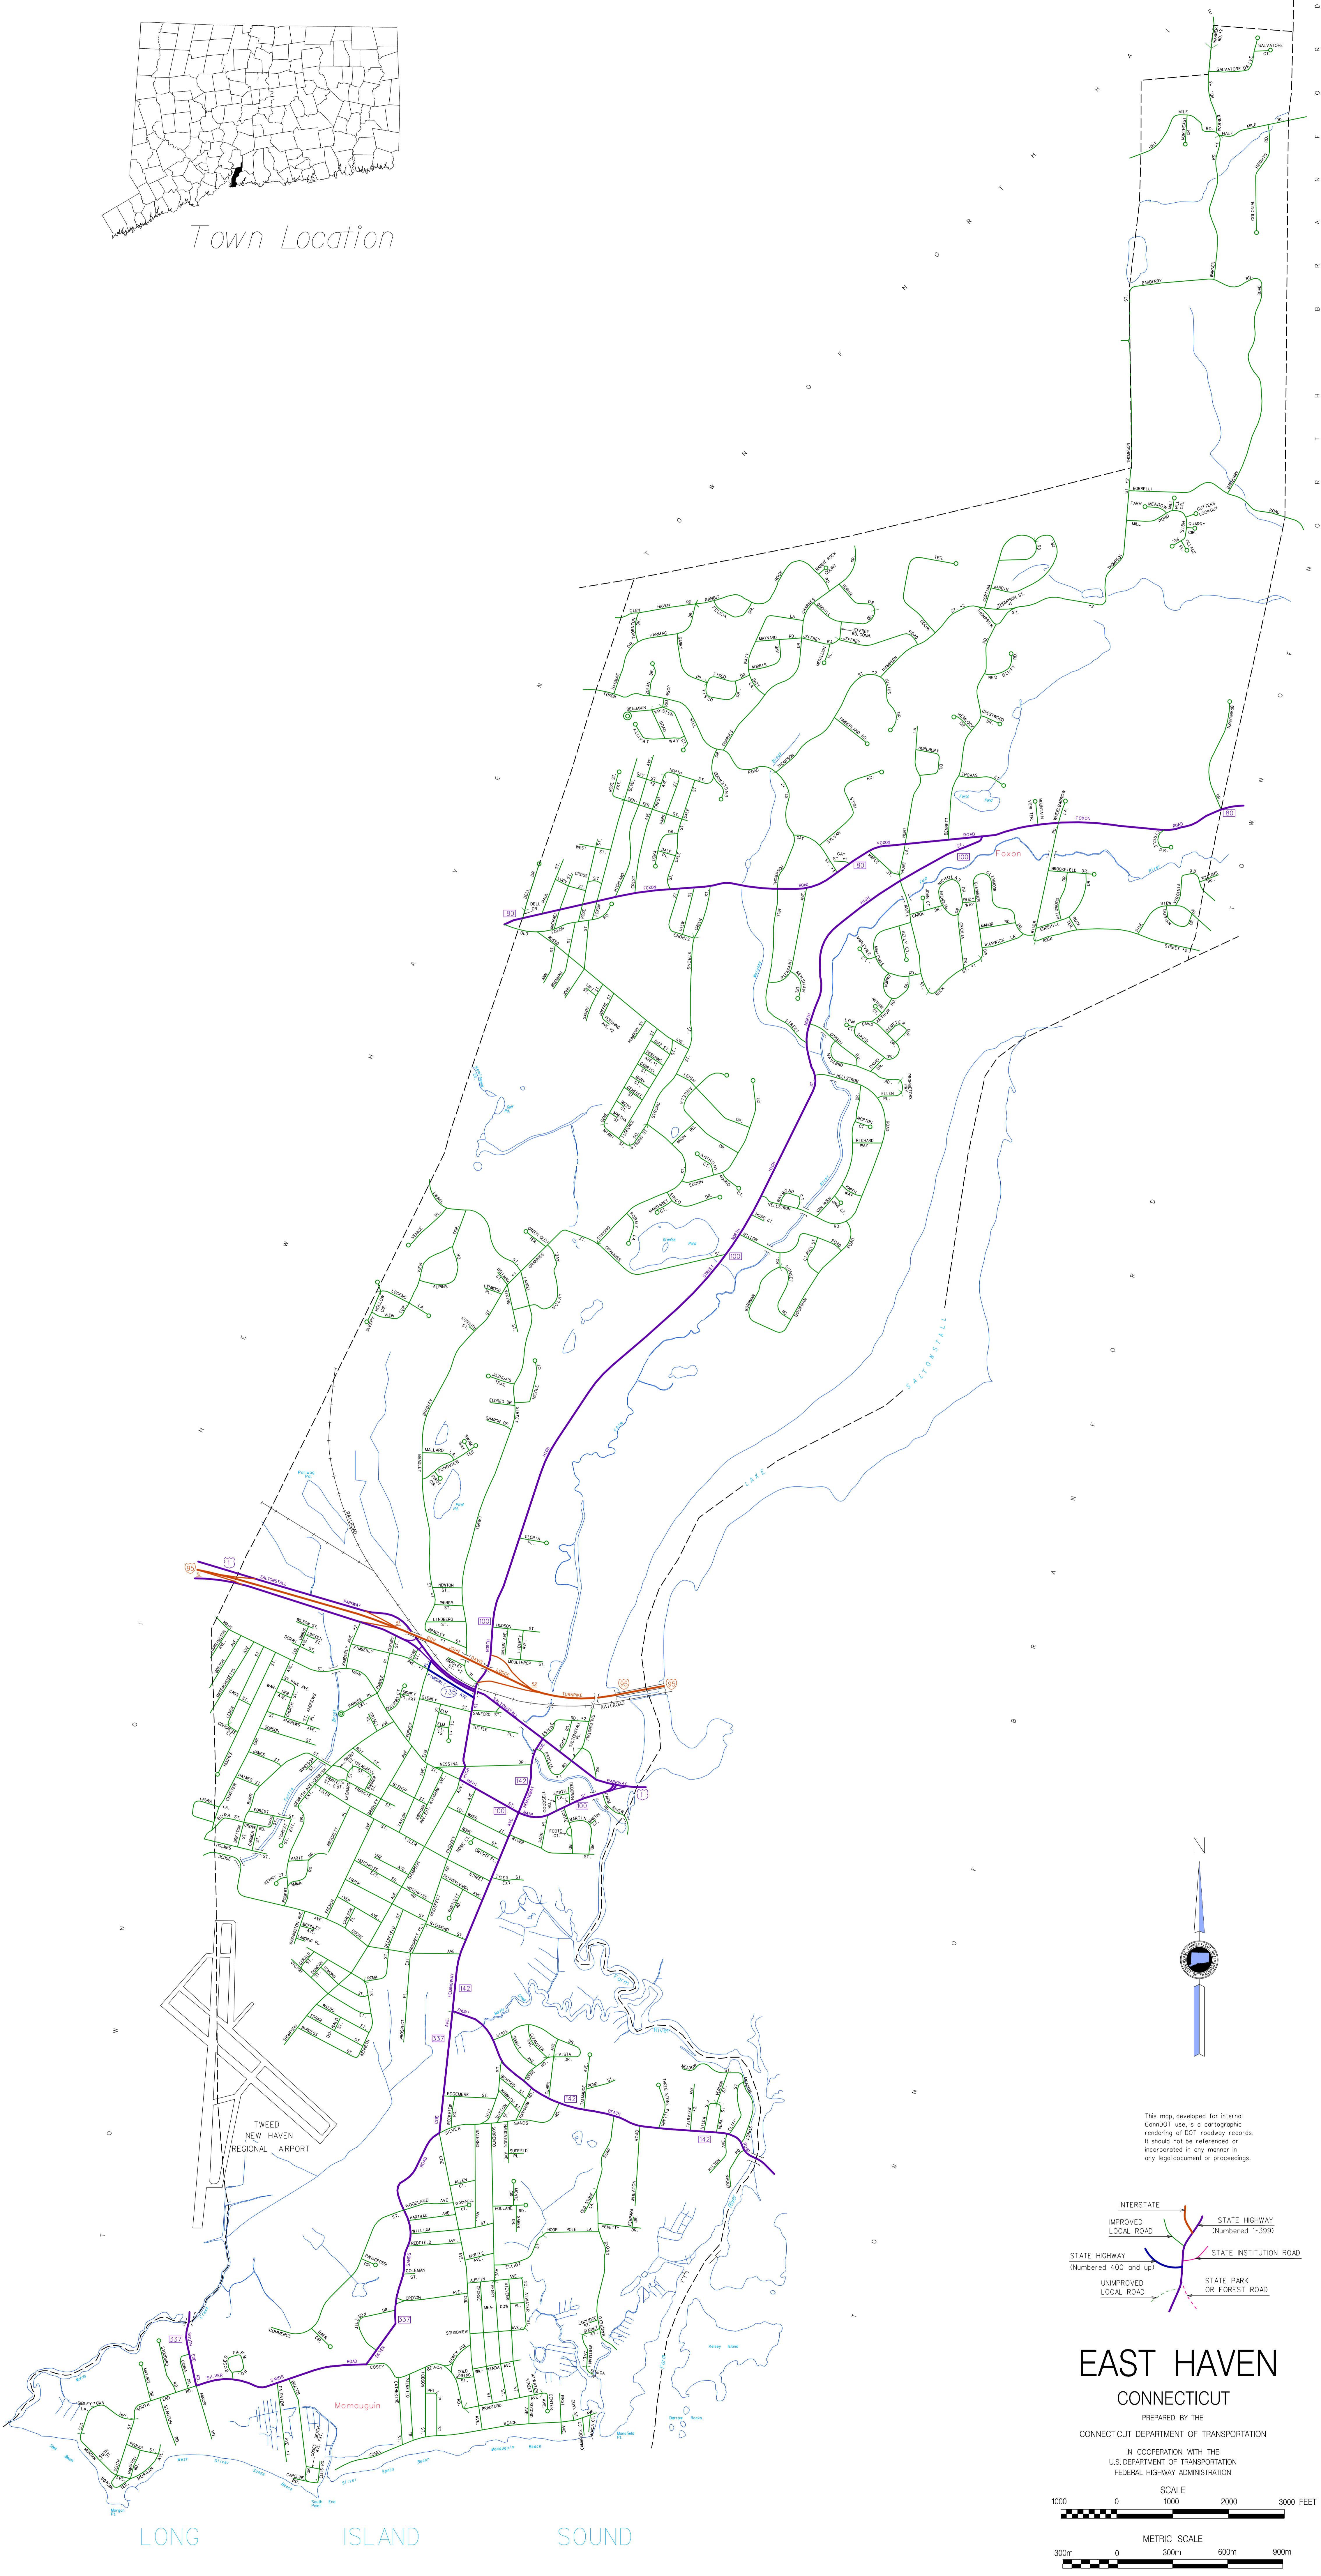

Town Location

EAST HAVEN CONNECTICUT

PREPARED BY THE
CONNECTICUT DEPARTMENT OF TRANSPORTATION
IN COOPERATION WITH THE
U.S. DEPARTMENT OF TRANSPORTATION
FEDERAL HIGHWAY ADMINISTRATION

ACCEPTED AS OF DEC. 31, 2022