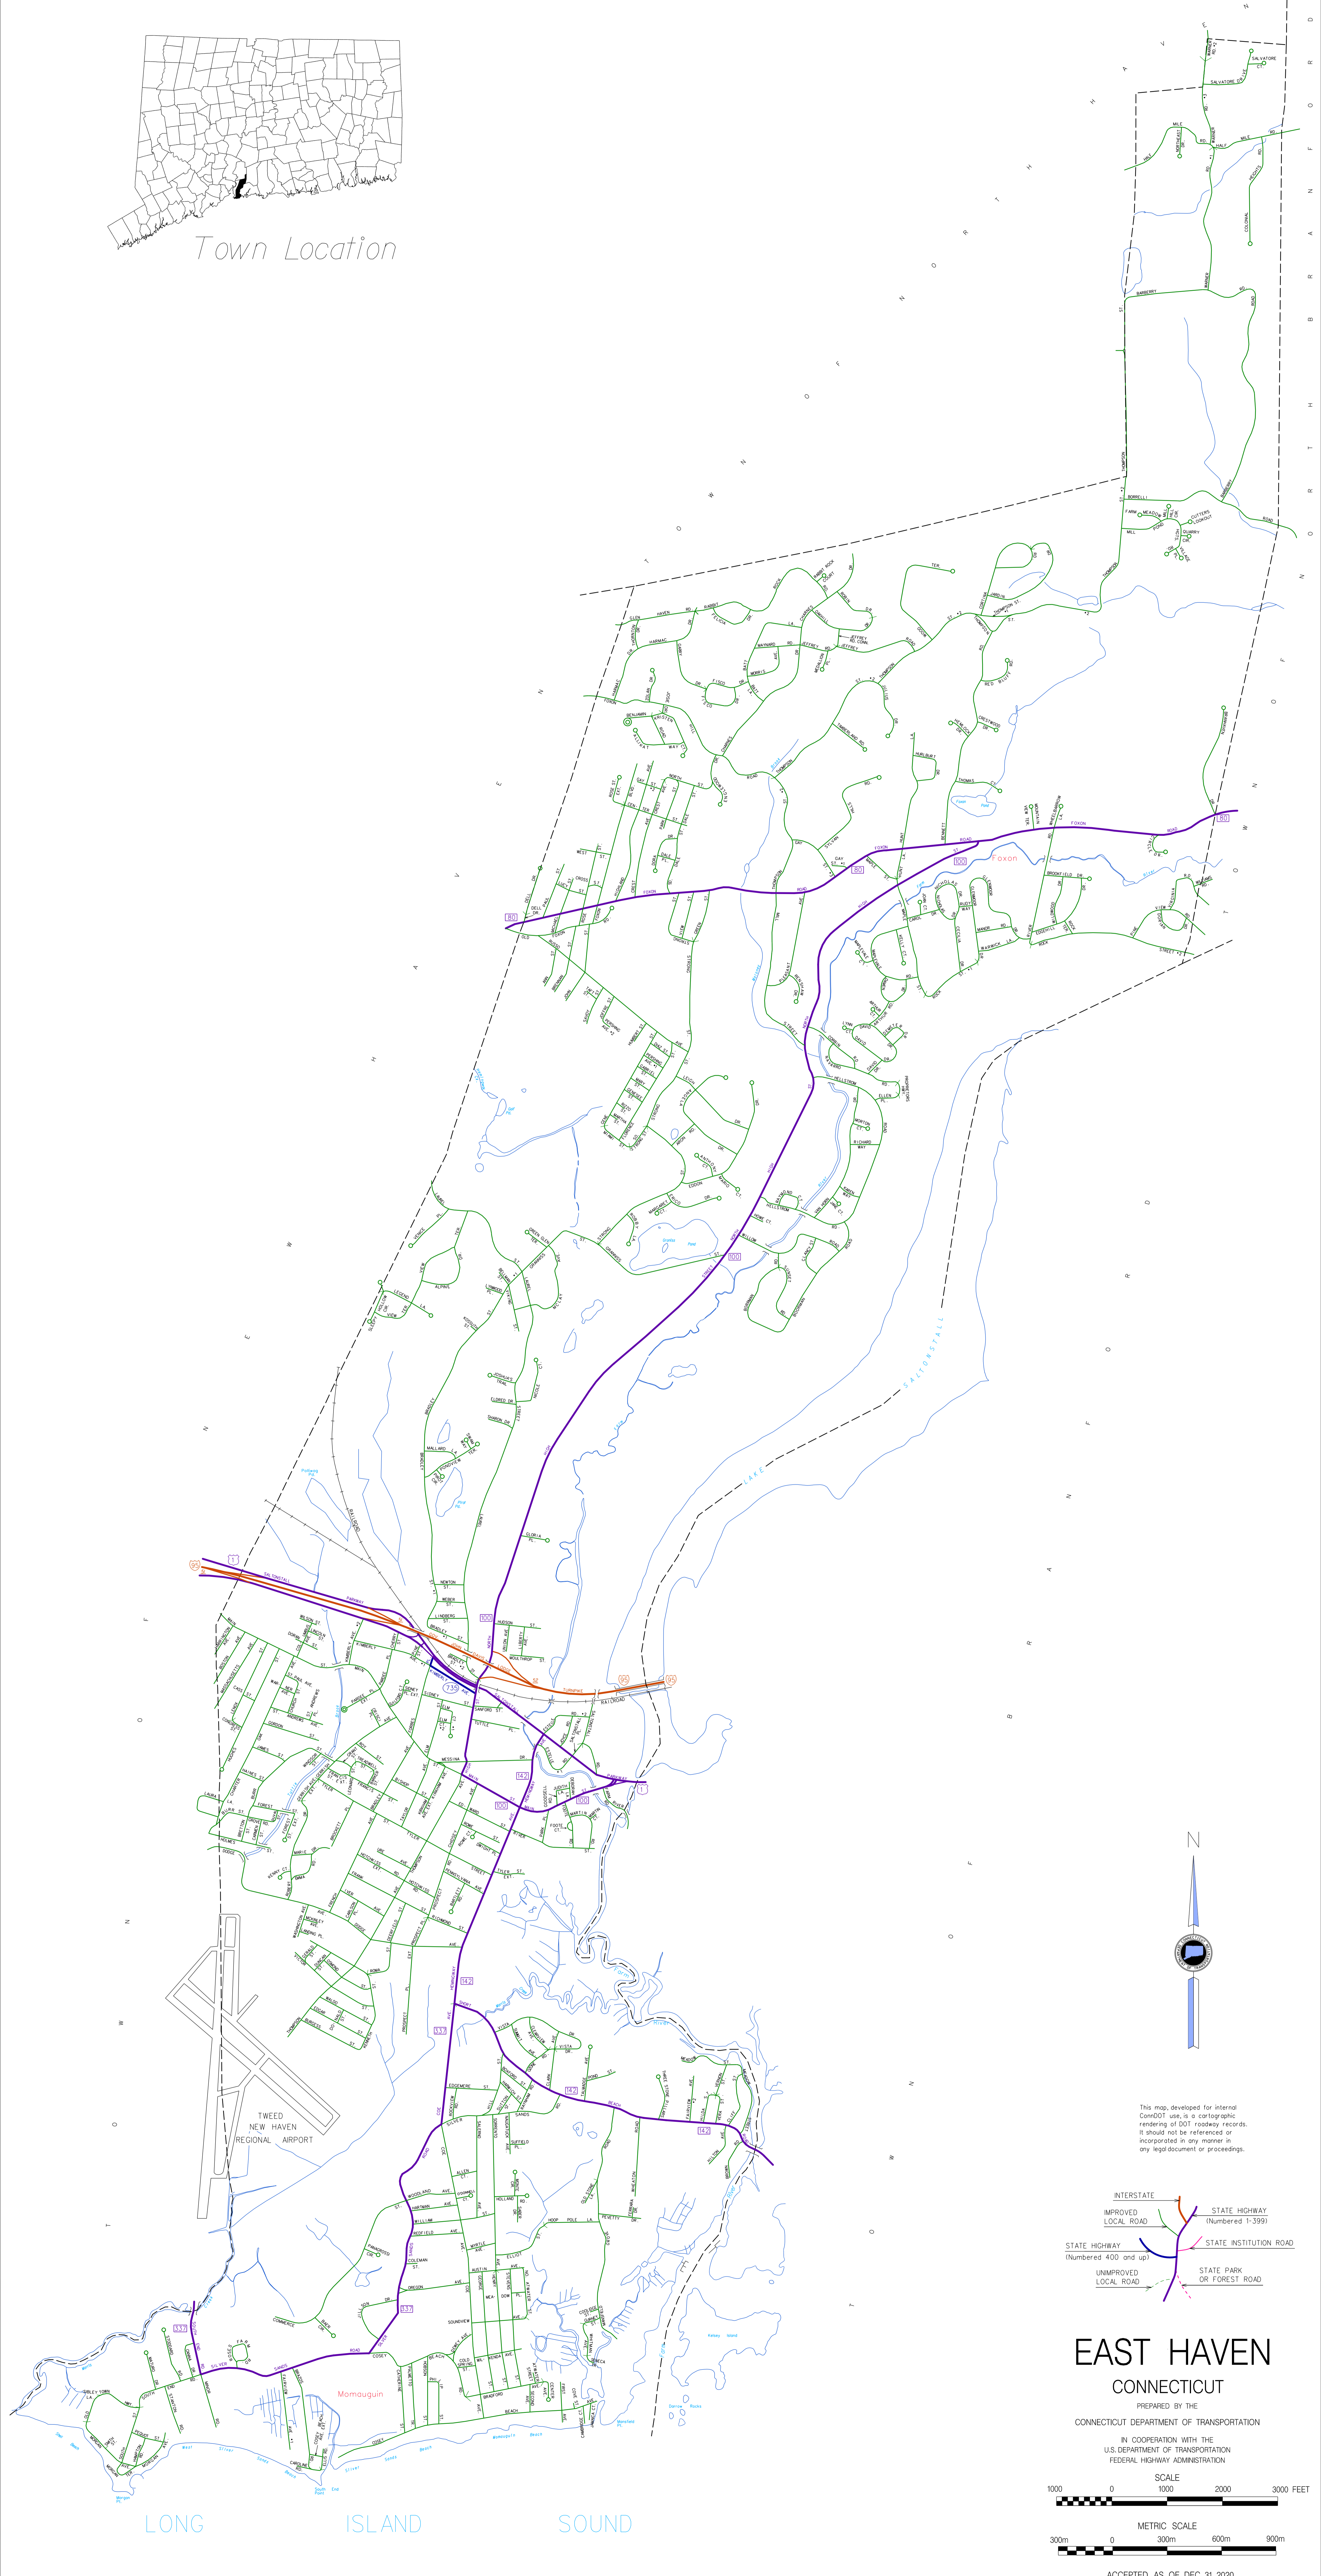

Town Location

EAST HAVEN CONNECTICUT

PREPARED BY THE
CONNECTICUT DEPARTMENT OF TRANSPORTATION
IN COOPERATION WITH THE
U.S. DEPARTMENT OF TRANSPORTATION
FEDERAL HIGHWAY ADMINISTRATION

ACCEPTED AS OF DEC. 31, 2020