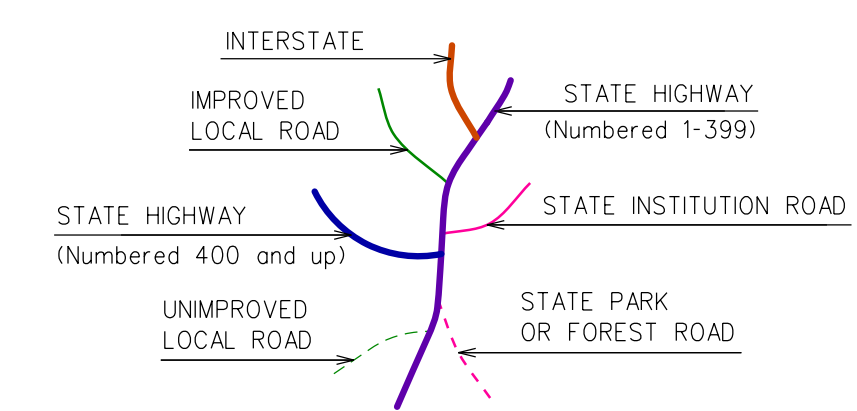

EAST GRANBY CONNECTICUT

PREPARED BY THE
CONNECTICUT DEPARTMENT OF TRANSPORTATION
IN COOPERATION WITH THE
U.S. DEPARTMENT OF TRANSPORTATION
FEDERAL HIGHWAY ADMINISTRATION

ACCEPTED AS OF DEC. 31, 2020