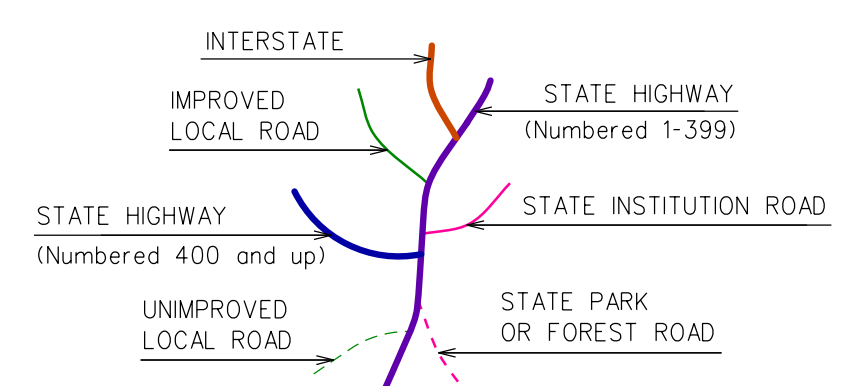

Town Location