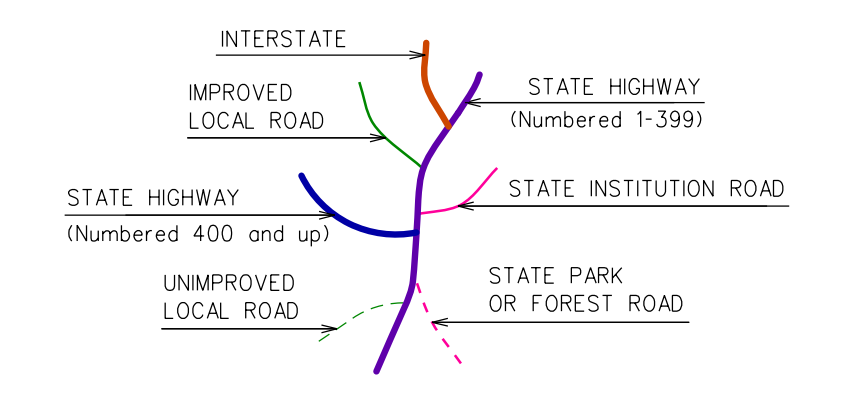

COLCHESTER CONNECTICUT

ACCEPTED AS OF DEC. 31, 2020