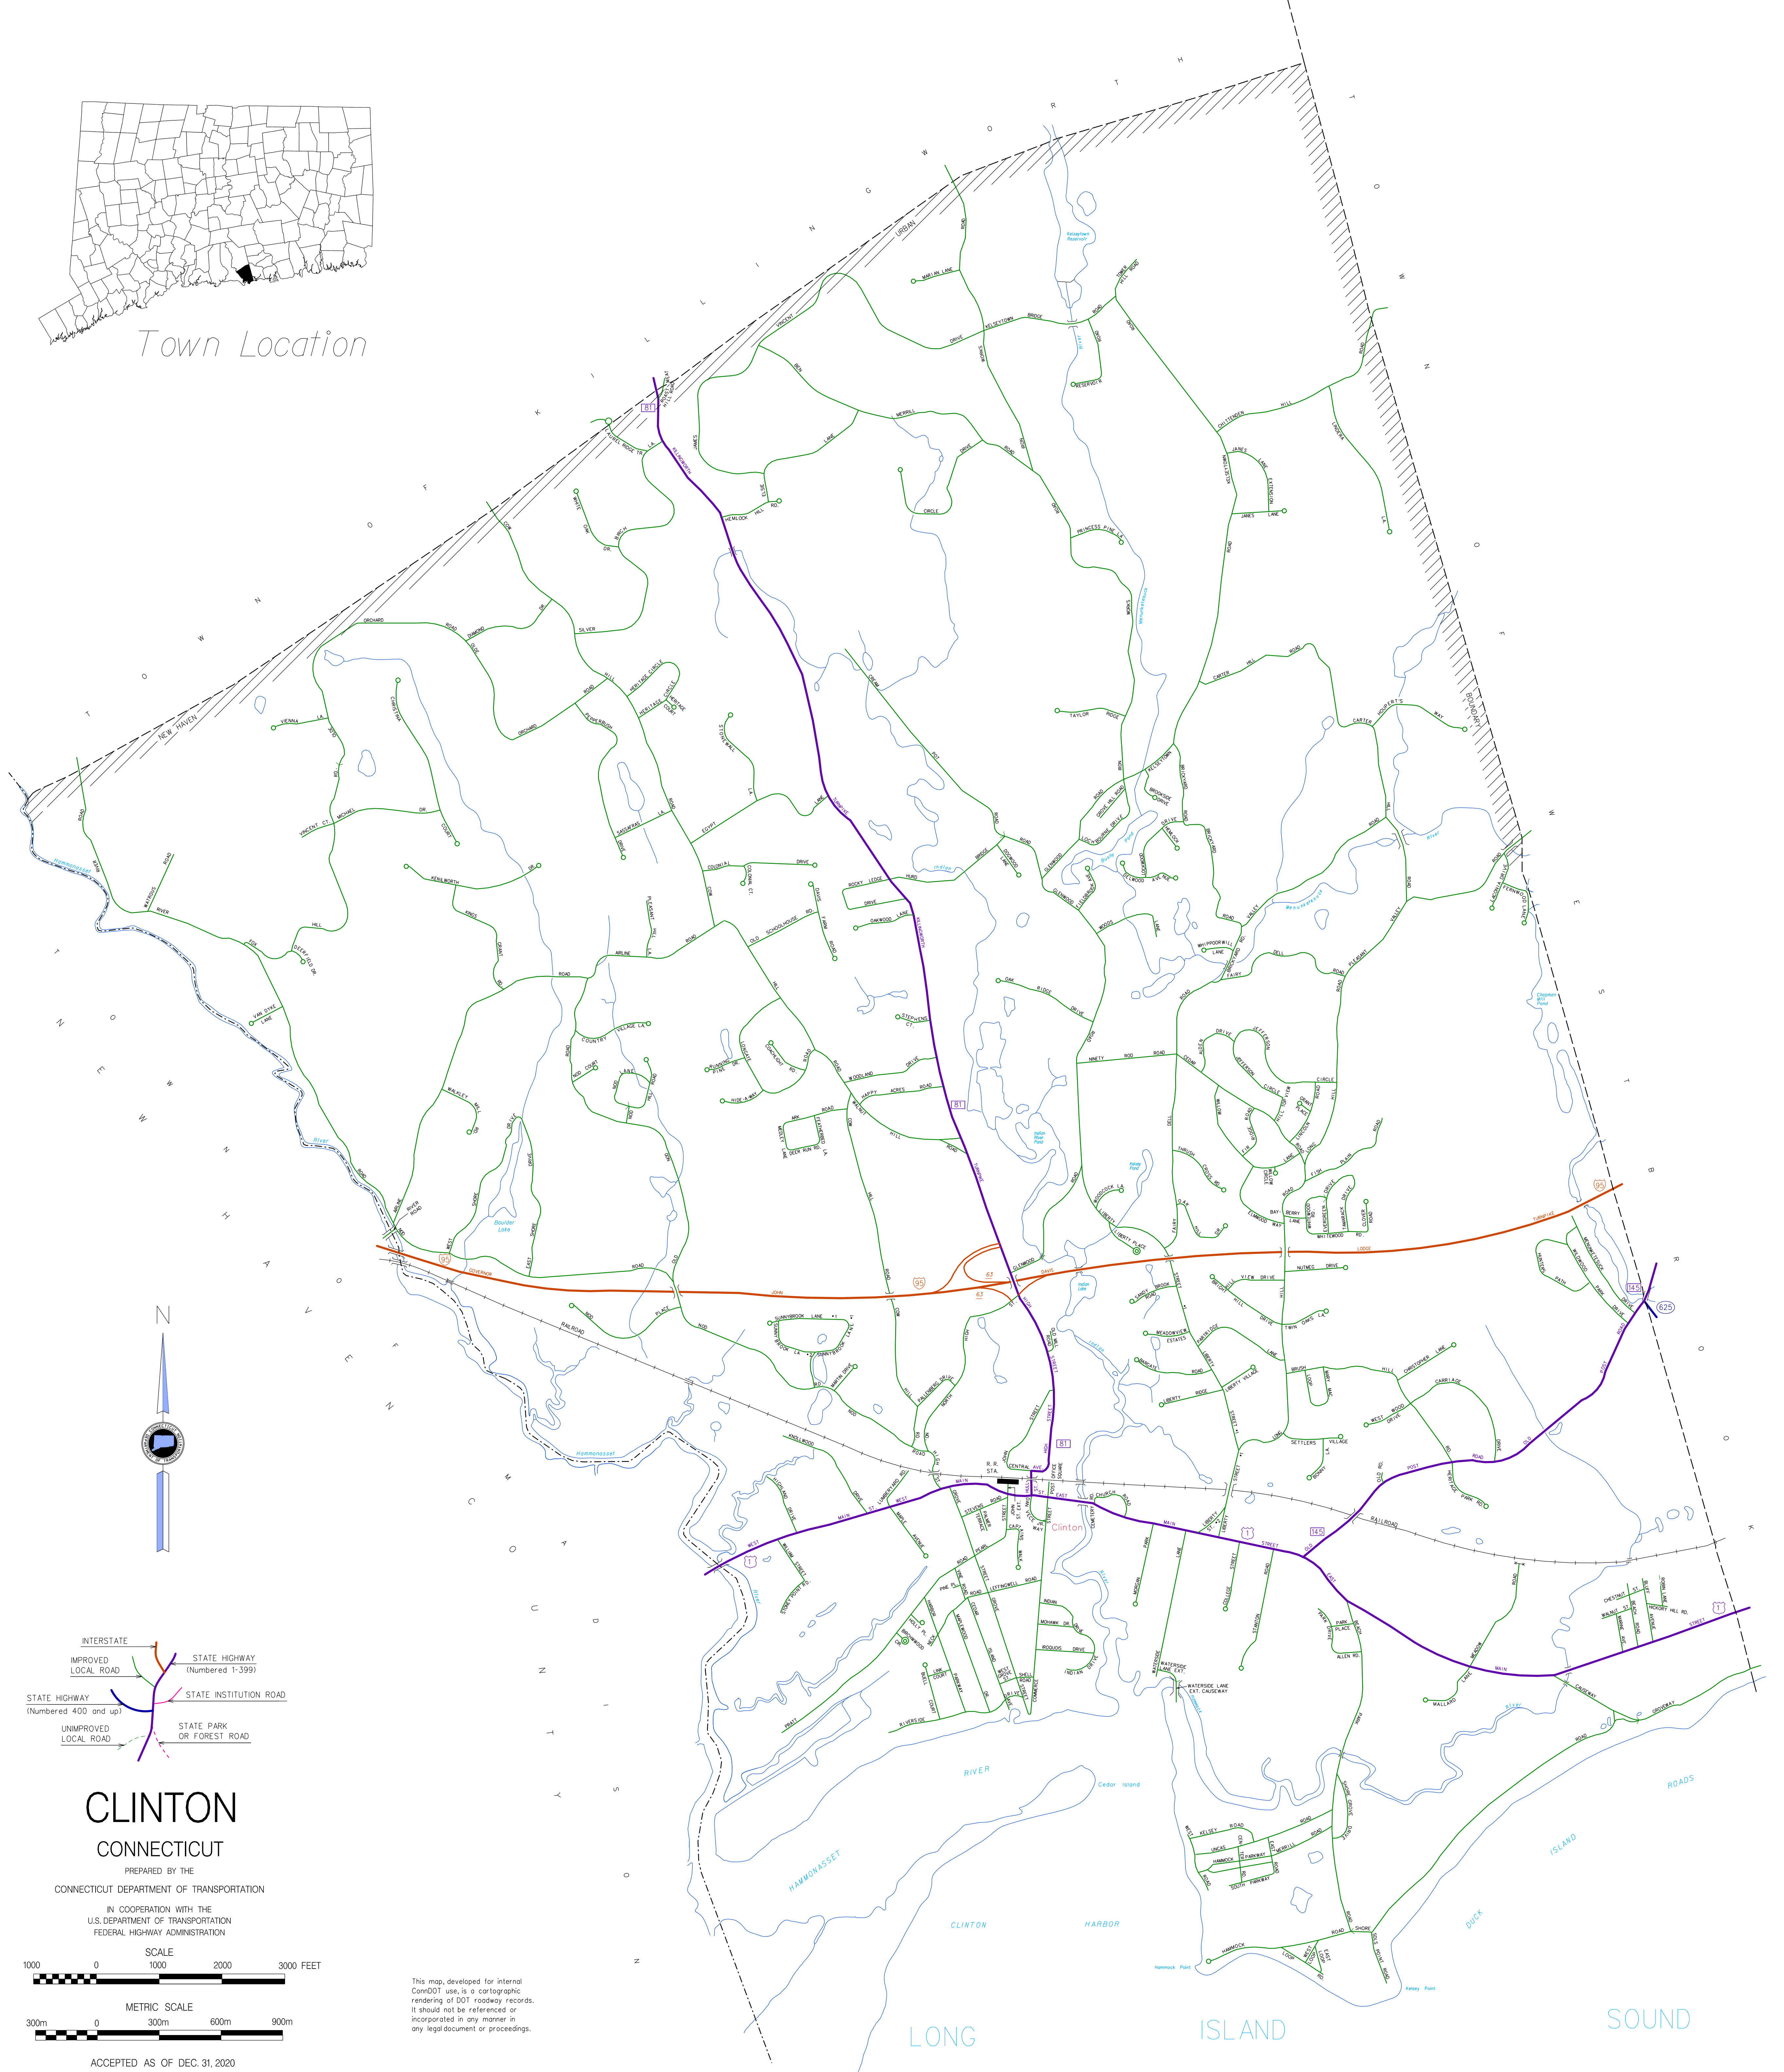

CLINTON CONNECTICUT

PREPARED BY THE
CONNECTICUT DEPARTMENT OF TRANSPORTATION
IN COOPERATION WITH THE
U.S. DEPARTMENT OF TRANSPORTATION
FEDERAL HIGHWAY ADMINISTRATION

ACCEPTED AS OF DEC. 31, 2020