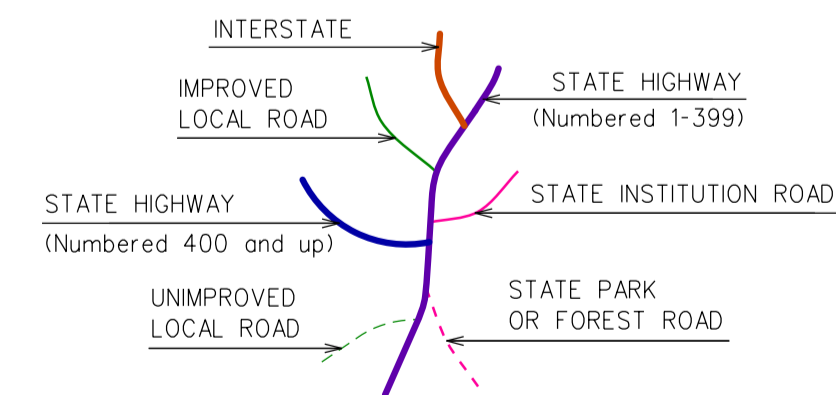

CHESTER CONNECTICUT

PREPARED BY THE
CONNECTICUT DEPARTMENT OF TRANSPORTATION
IN COOPERATION WITH THE
U.S. DEPARTMENT OF TRANSPORTATION
FEDERAL HIGHWAY ADMINISTRATION

ACCEPTED AS OF DEC. 31, 2020