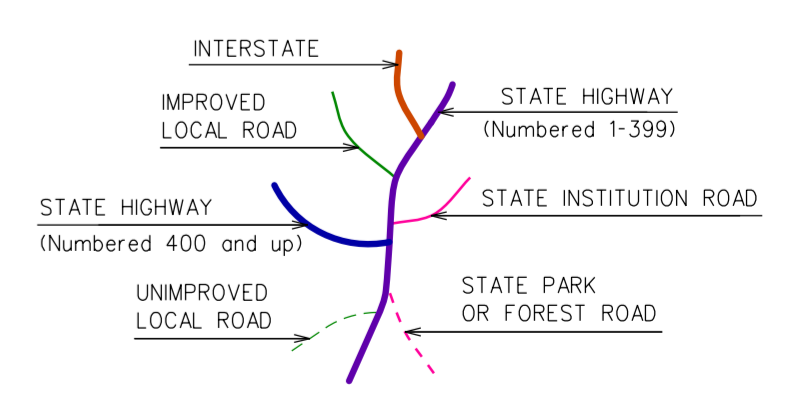

CHESHIRE CONNECTICUT

PREPARED BY THE
CONNECTICUT DEPARTMENT OF TRANSPORTATION