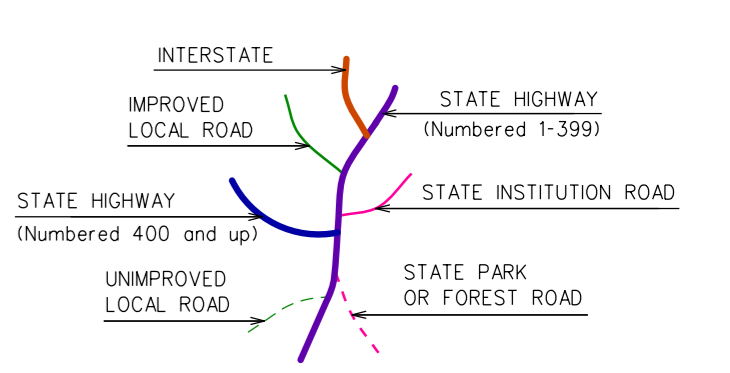

Westminster

Canterbury

CANTERBURY CONNECTICUT

PREPARED BY THE
CONNECTICUT DEPARTMENT OF TRANSPORTATION
IN COOPERATION WITH THE
U.S. DEPARTMENT OF TRANSPORTATION
FEDERAL HIGHWAY ADMINISTRATION

ACCEPTED AS OF DEC. 31, 2020