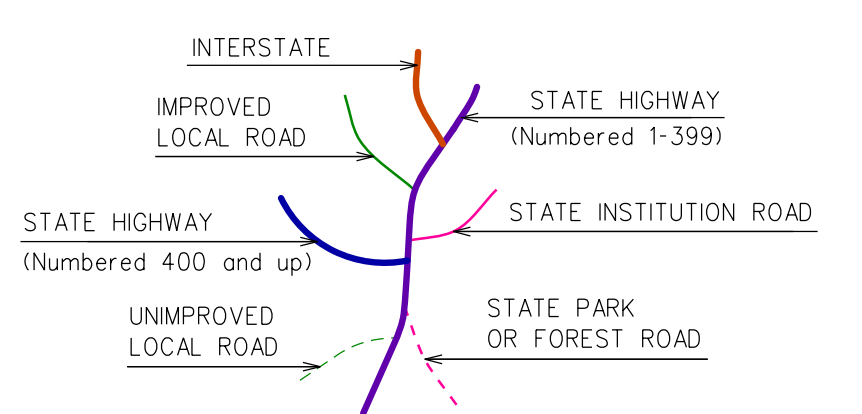

BROOKLYN CONNECTICUT

PREPARED BY THE
CONNECTICUT DEPARTMENT OF TRANSPORTATION
IN COOPERATION WITH THE
U.S. DEPARTMENT OF TRANSPORTATION
FEDERAL HIGHWAY ADMINISTRATION

ACCEPTED AS OF DEC. 31, 2020