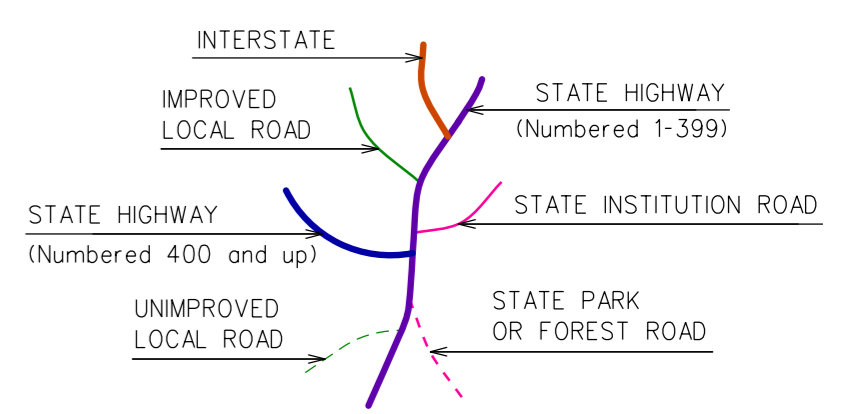

BROOKFIELD CONNECTICUT

PREPARED BY THE
CONNECTICUT DEPARTMENT OF TRANSPORTATION
IN COOPERATION WITH THE
U.S. DEPARTMENT OF TRANSPORTATION
FEDERAL HIGHWAY ADMINISTRATION

ACCEPTED AS OF DEC. 31, 2020