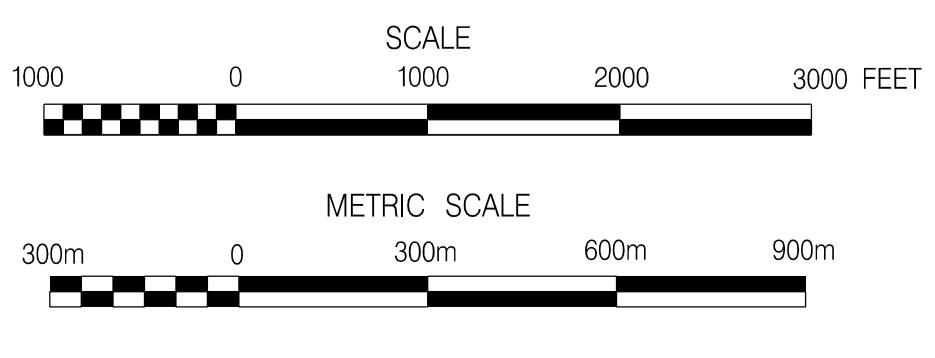

BOZRAH CONNECTICUT

PREPARED BY THE
CONNECTICUT DEPARTMENT OF TRANSPORTATION
IN COOPERATION WITH THE
U.S. DEPARTMENT OF TRANSPORTATION
FEDERAL HIGHWAY ADMINISTRATION

ACCEPTED AS OF DEC. 31, 2020