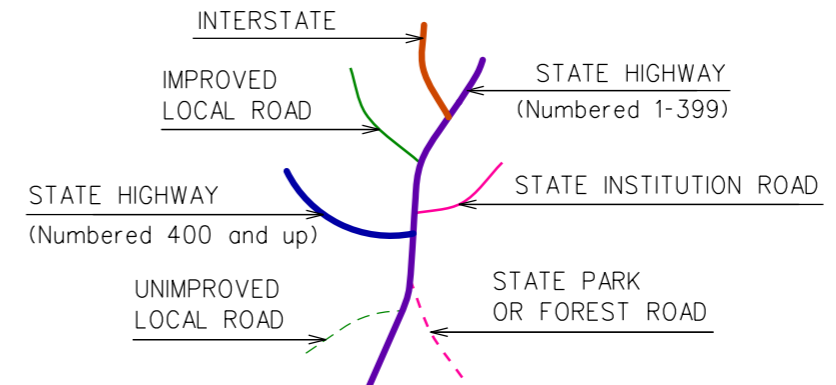

BETHEL CONNECTICUT

PREPARED BY THE
CONNECTICUT DEPARTMENT OF TRANSPORTATION

IN COOPERATION WITH THE
U.S. DEPARTMENT OF TRANSPORTATION
FEDERAL HIGHWAY ADMINISTRATION