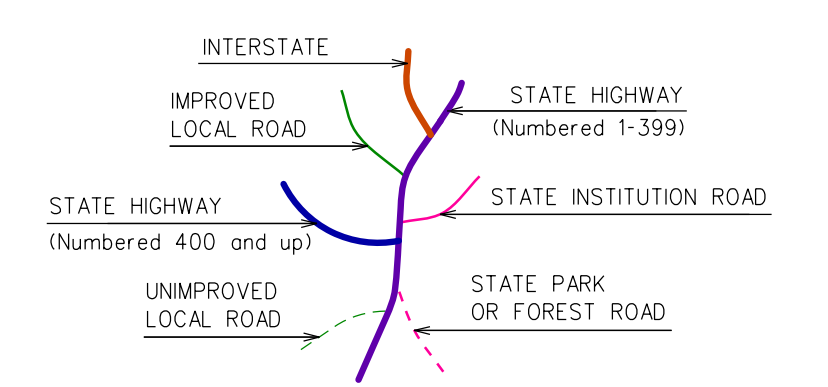

BERLIN CONNECTICUT

PREPARED BY THE
CONNECTICUT DEPARTMENT OF TRANSPORTATION
IN COOPERATION WITH THE
U.S. DEPARTMENT OF TRANSPORTATION
FEDERAL HIGHWAY ADMINISTRATION

ACCEPTED AS OF DEC. 31, 2020