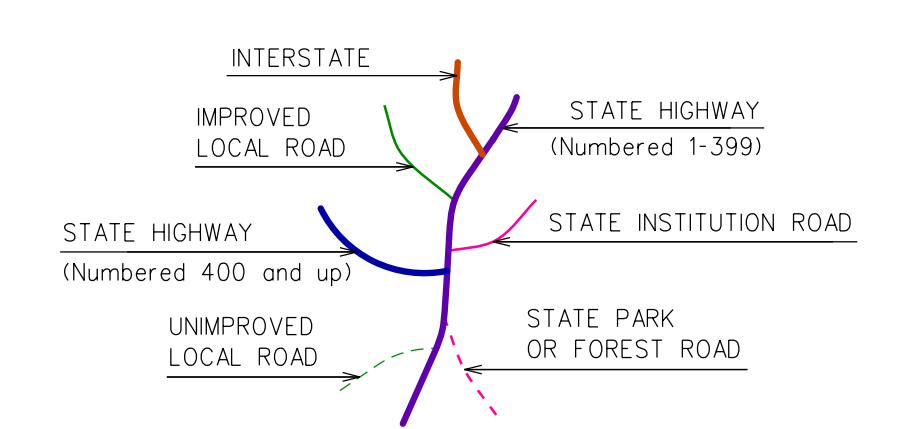

Town Location