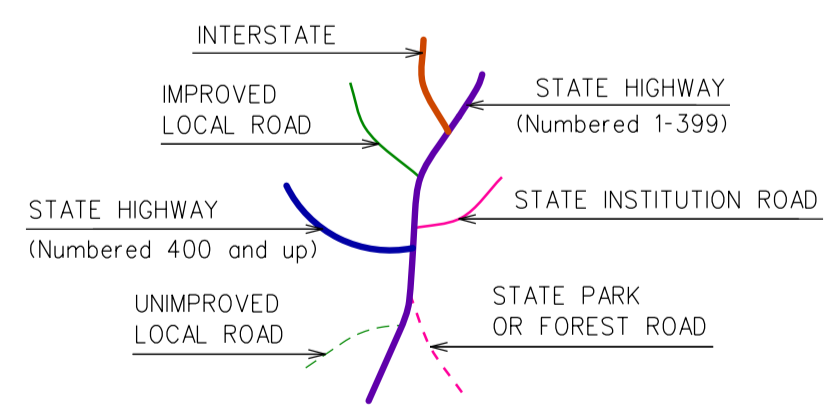

AVON CONNECTICUT

PREPARED BY THE
CONNECTICUT DEPARTMENT OF TRANSPORTATION