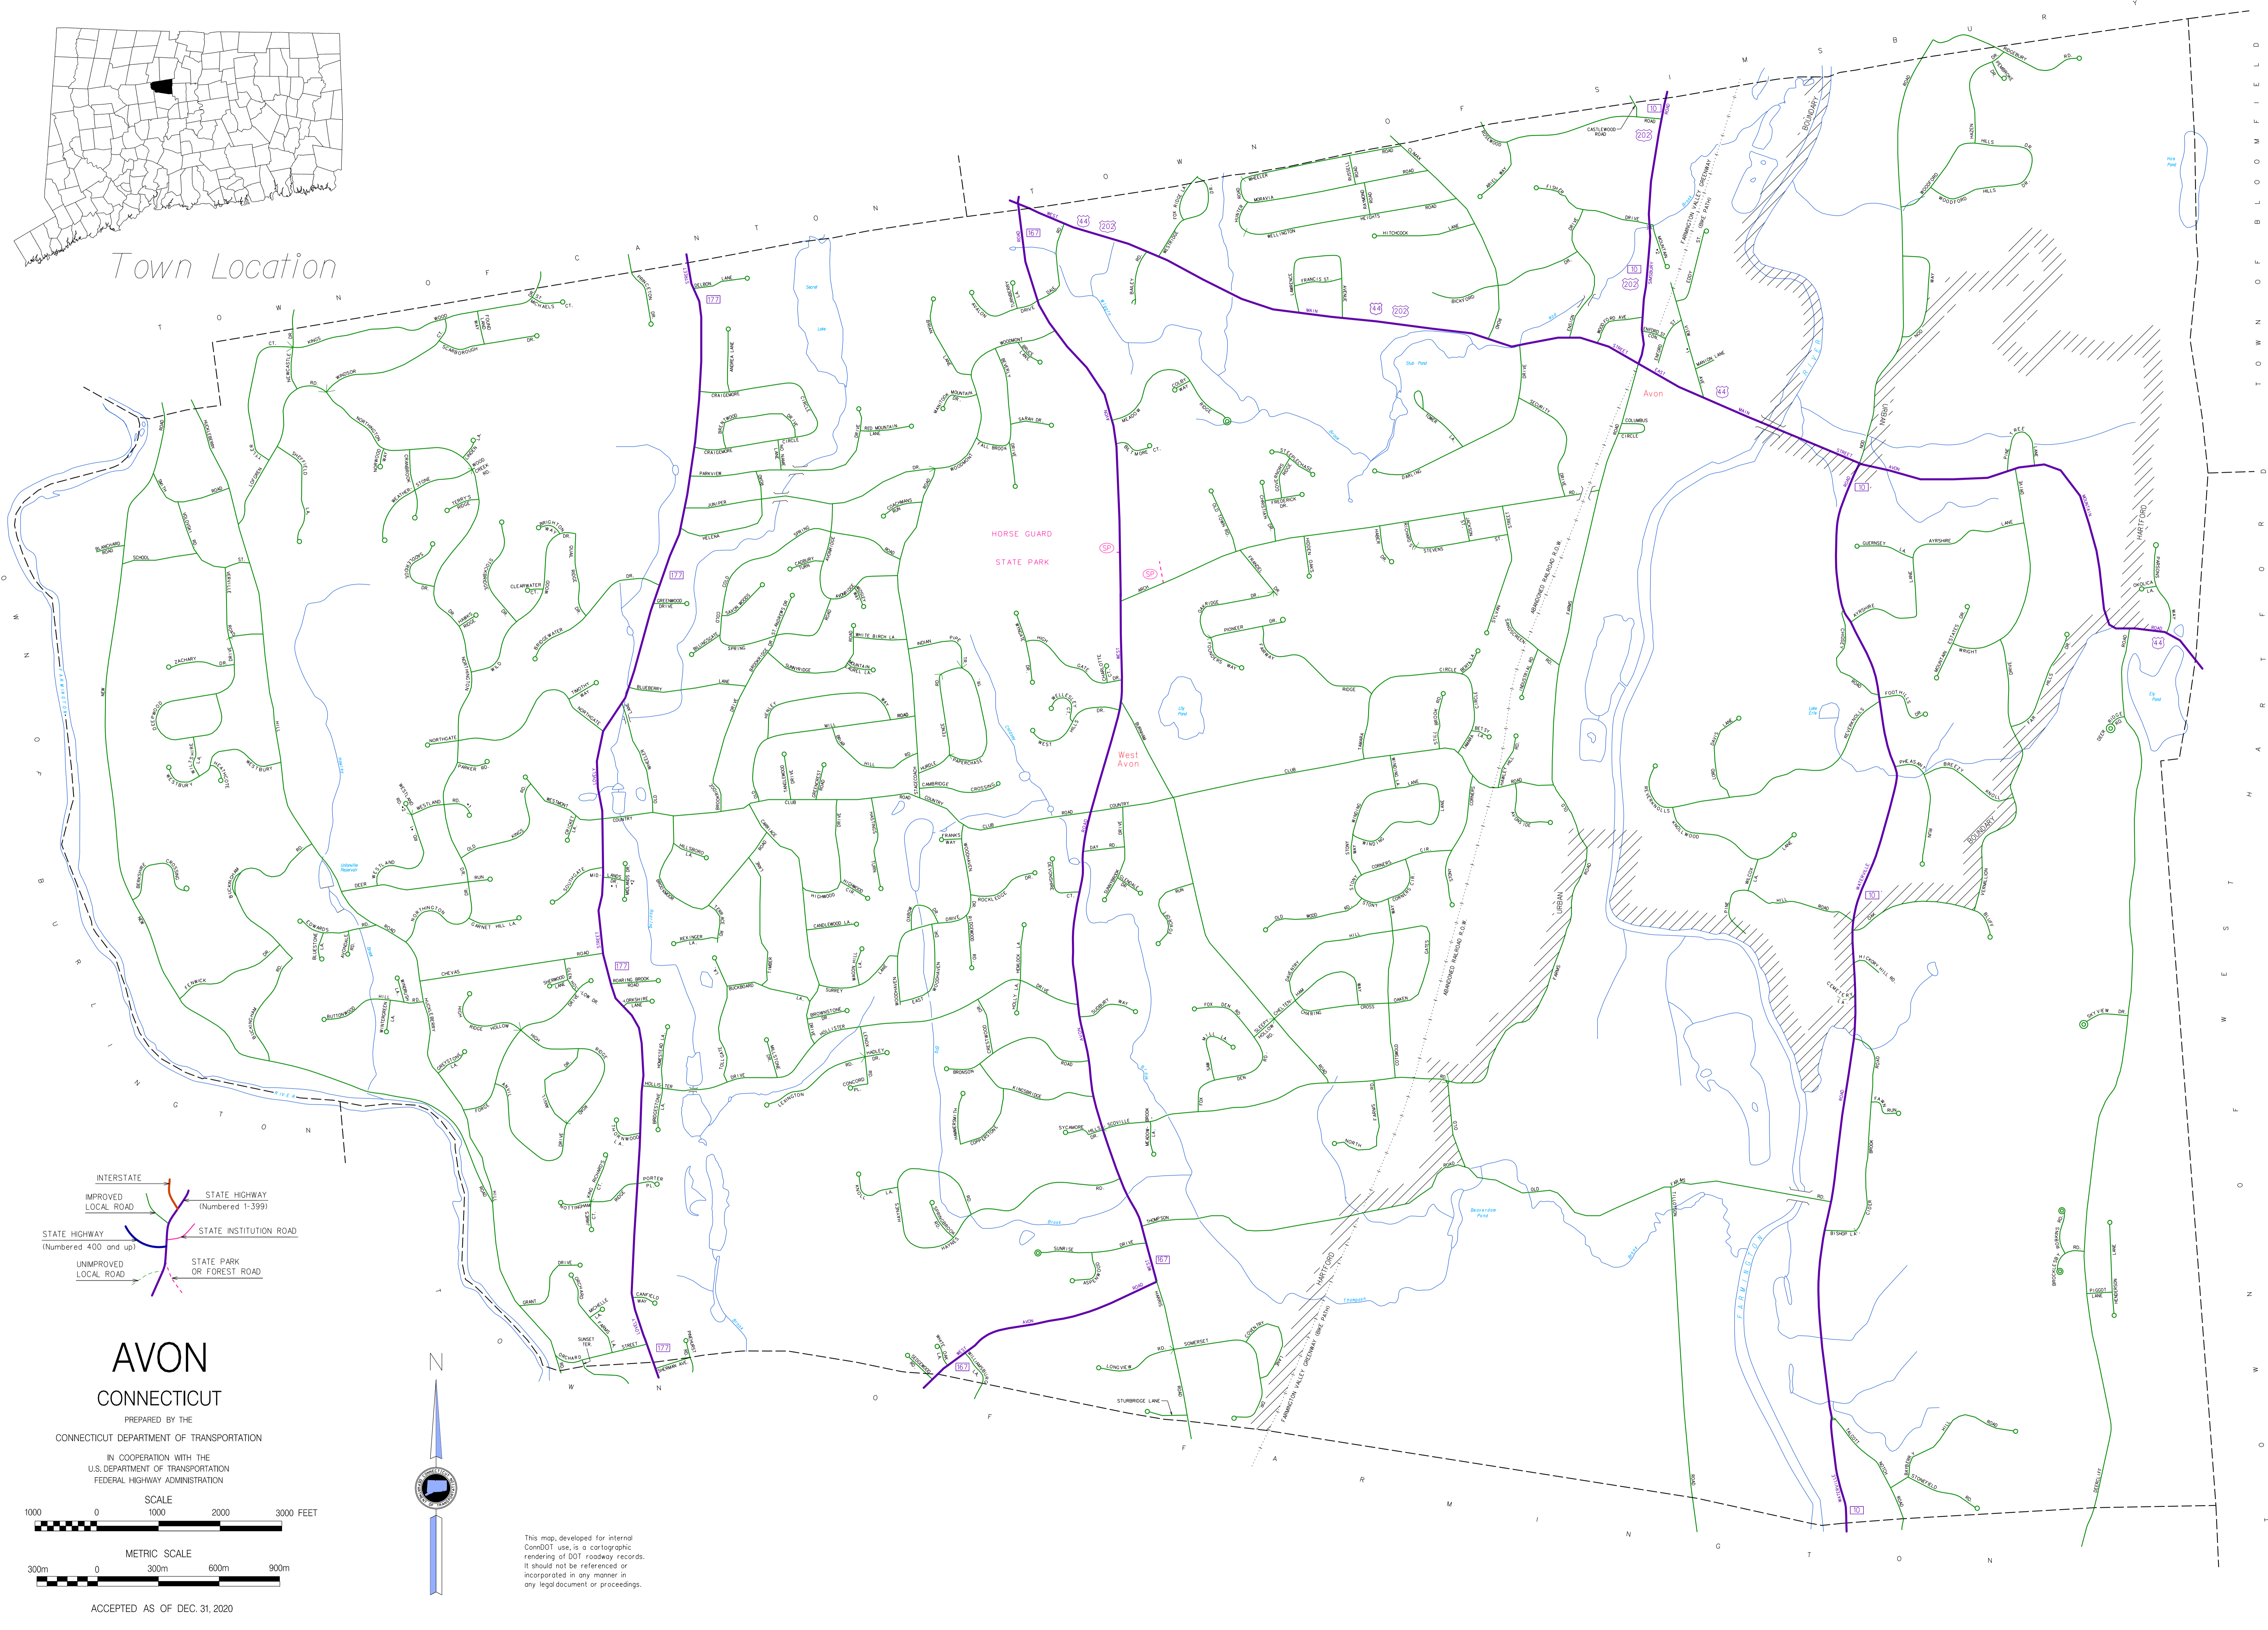

AVON CONNECTICUT

PREPARED BY THE
CONNECTICUT DEPARTMENT OF TRANSPORTATION

ACCEPTED AS OF DEC. 31, 2020