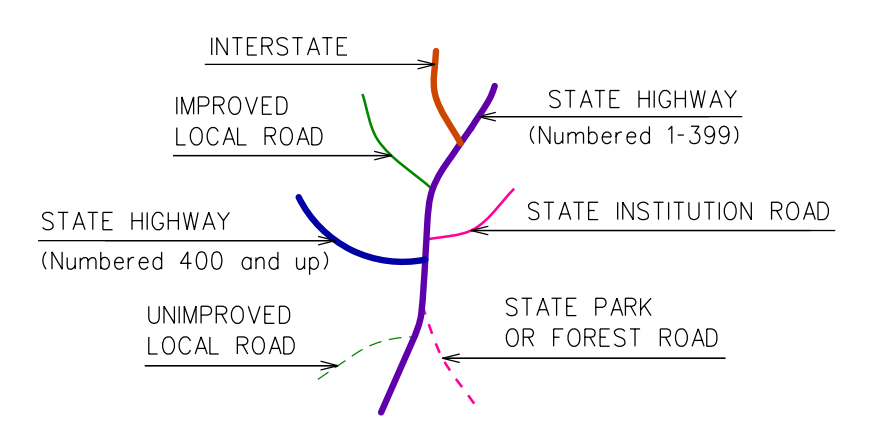

ACCEPTED AS OF DEC. 31, 2020