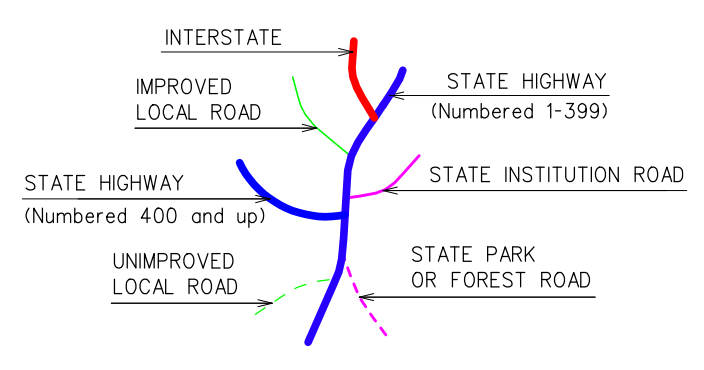

MIDDLEFIELD
CONNECTICUT
PREPARED BY THE
CONNECTICUT DEPARTMENT OF TRANSPORTATION
IN COOPERATION WITH THE
U.S. DEPARTMENT OF TRANSPORTATION
FEDERAL HIGHWAY ADMINISTRATION

This map, developed for internal ConnDOT use, is a cartographic rendering of DOT roadway records. It should not be referenced or incorporated in any manner in any legal document or proceedings.