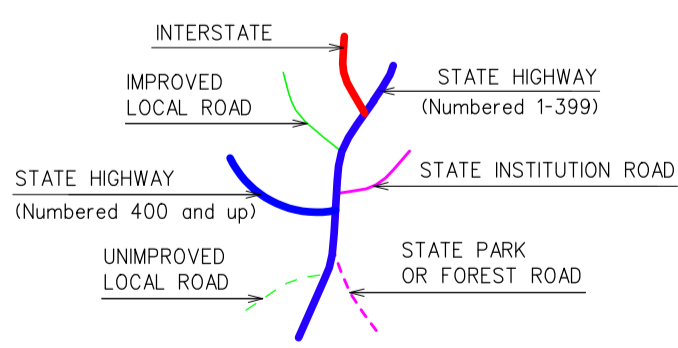

412

413

414

415

416

417

MIDDLEBURY CONNECTICUT

PREPARED BY THE
CONNECTICUT DEPARTMENT OF TRANSPORTATION
IN COOPERATION WITH THE
U.S. DEPARTMENT OF TRANSPORTATION
FEDERAL HIGHWAY ADMINISTRATION

ACCEPTED AS OF DEC. 31, 2006