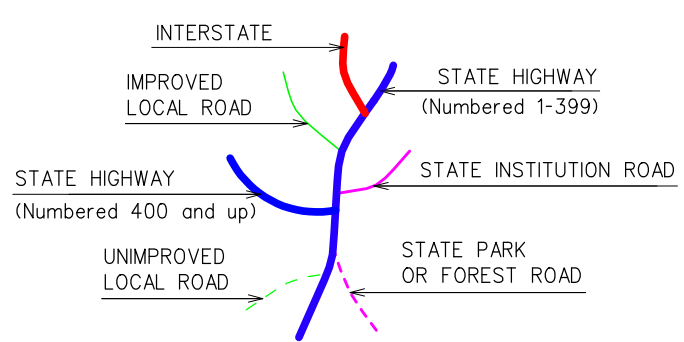

ACCEPTED AS OF DEC. 31, 2006