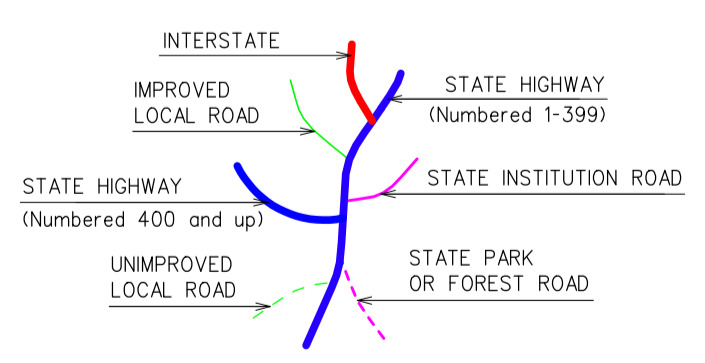

**DARIEN
CONNECTICUT**

PREPARED BY THE
CONNECTICUT DEPARTMENT OF TRANSPORTATION
IN COOPERATION WITH THE
U.S. DEPARTMENT OF TRANSPORTATION
FEDERAL HIGHWAY ADMINISTRATION

ACCEPTED AS OF DEC. 31, 2006