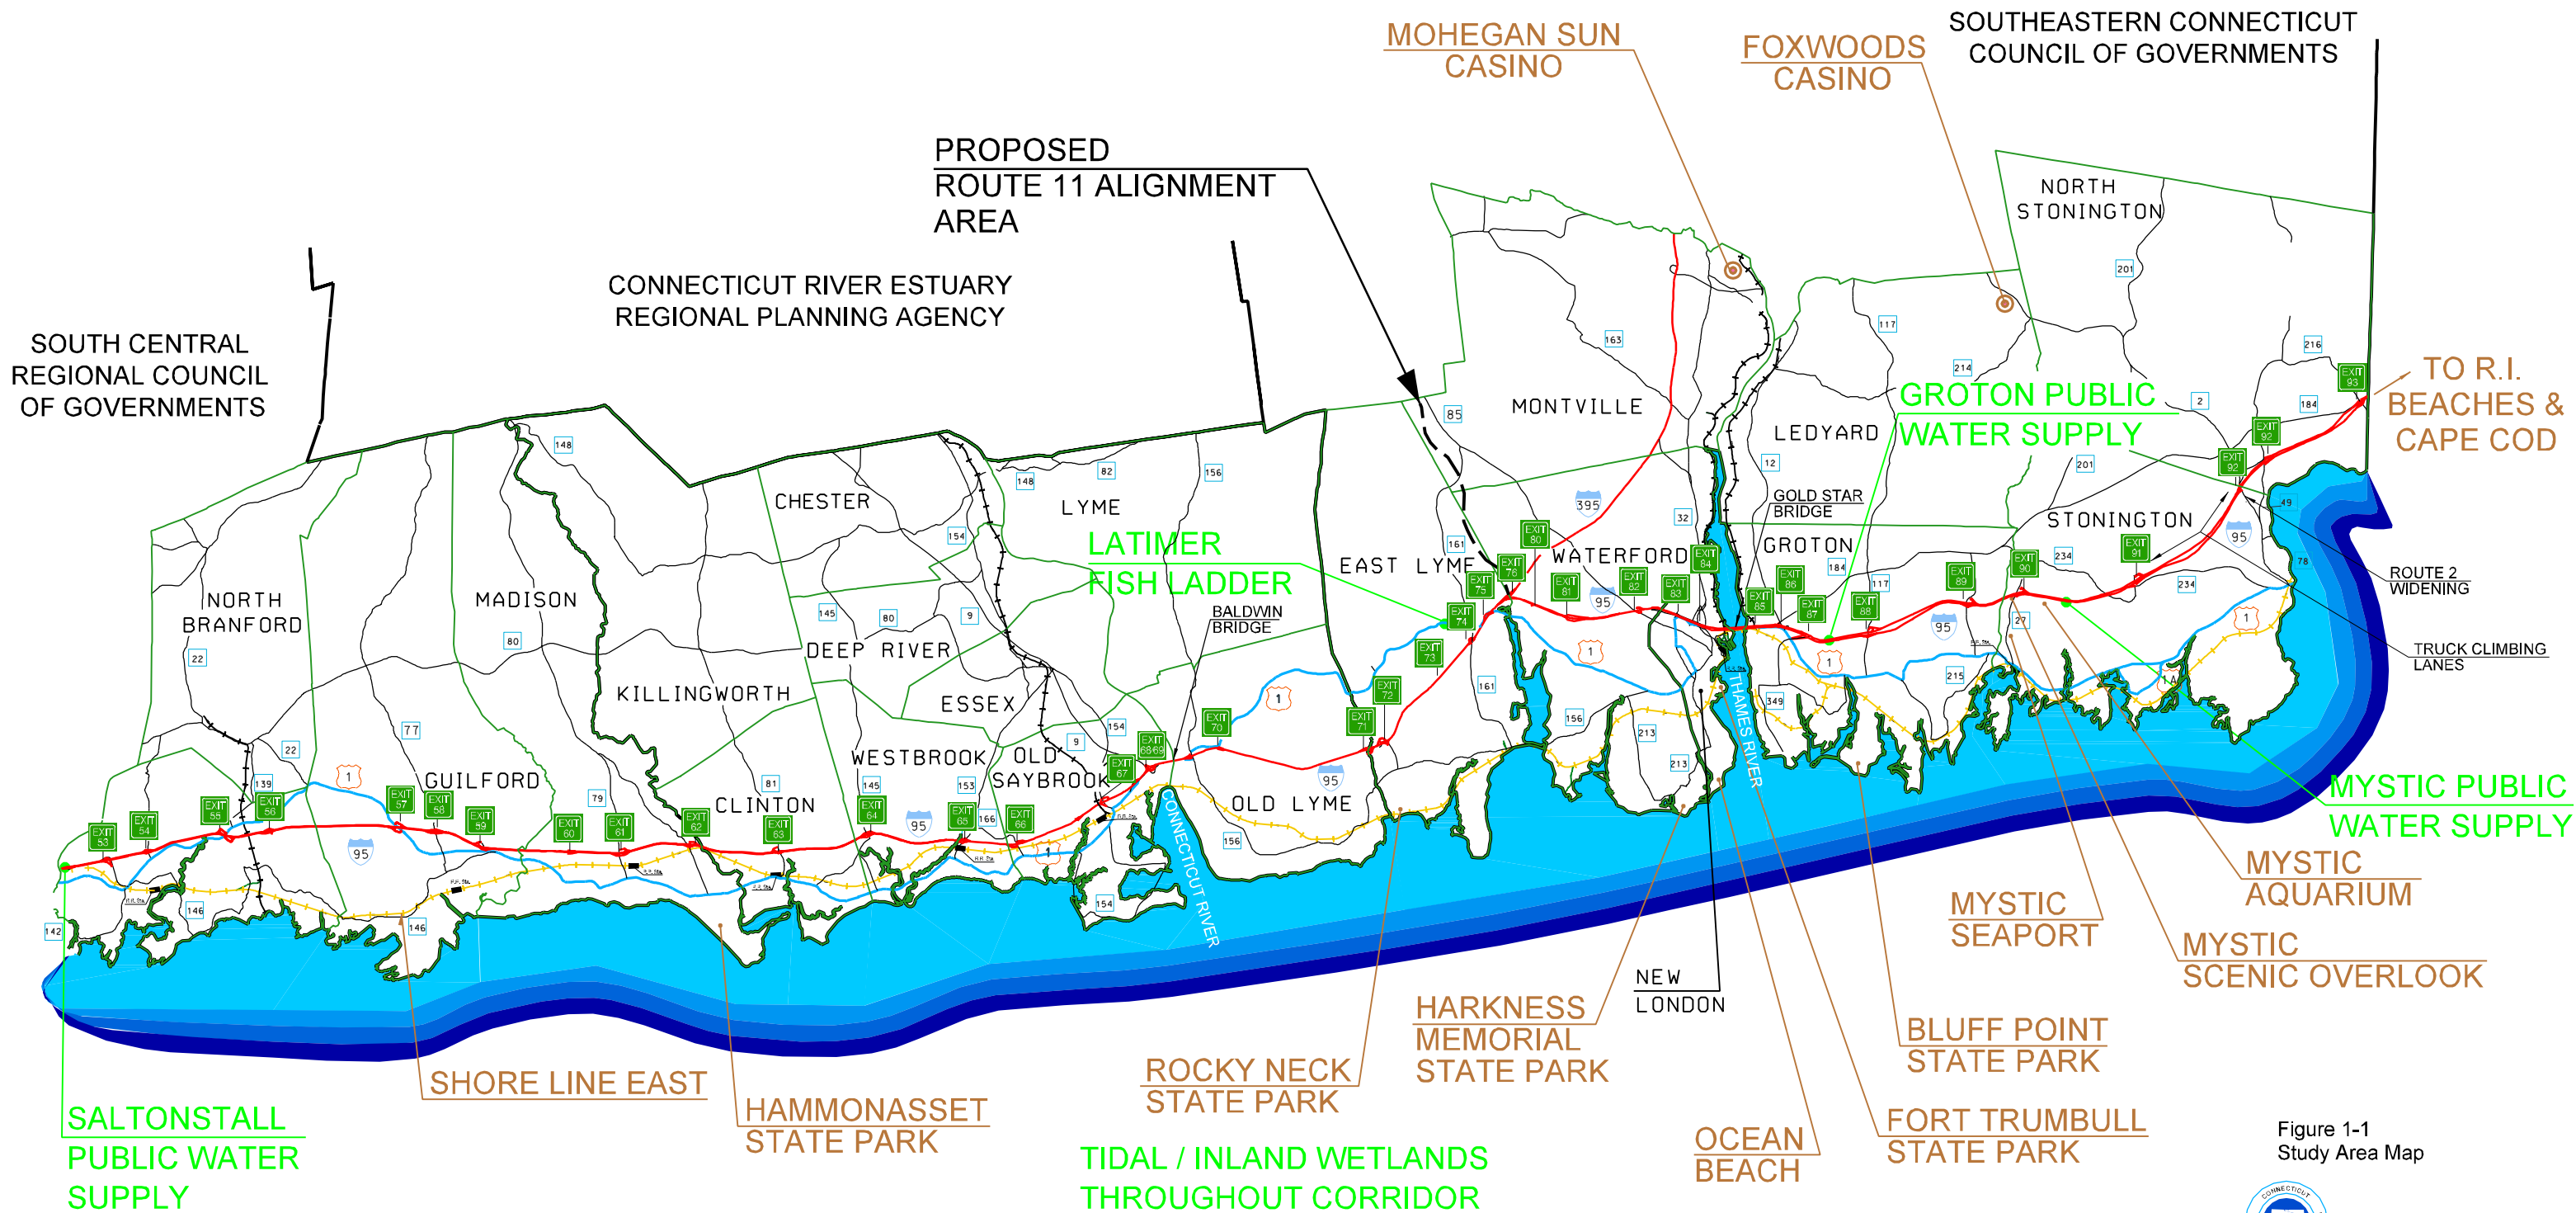

STUDY AREA MAP

| LEGEND | |
|--------|-----------------|
| | I-95 / I-395 |
| | US ROUTE 1 |
| | SHORE LINE EAST |

Figure 1-1
Study Area Map