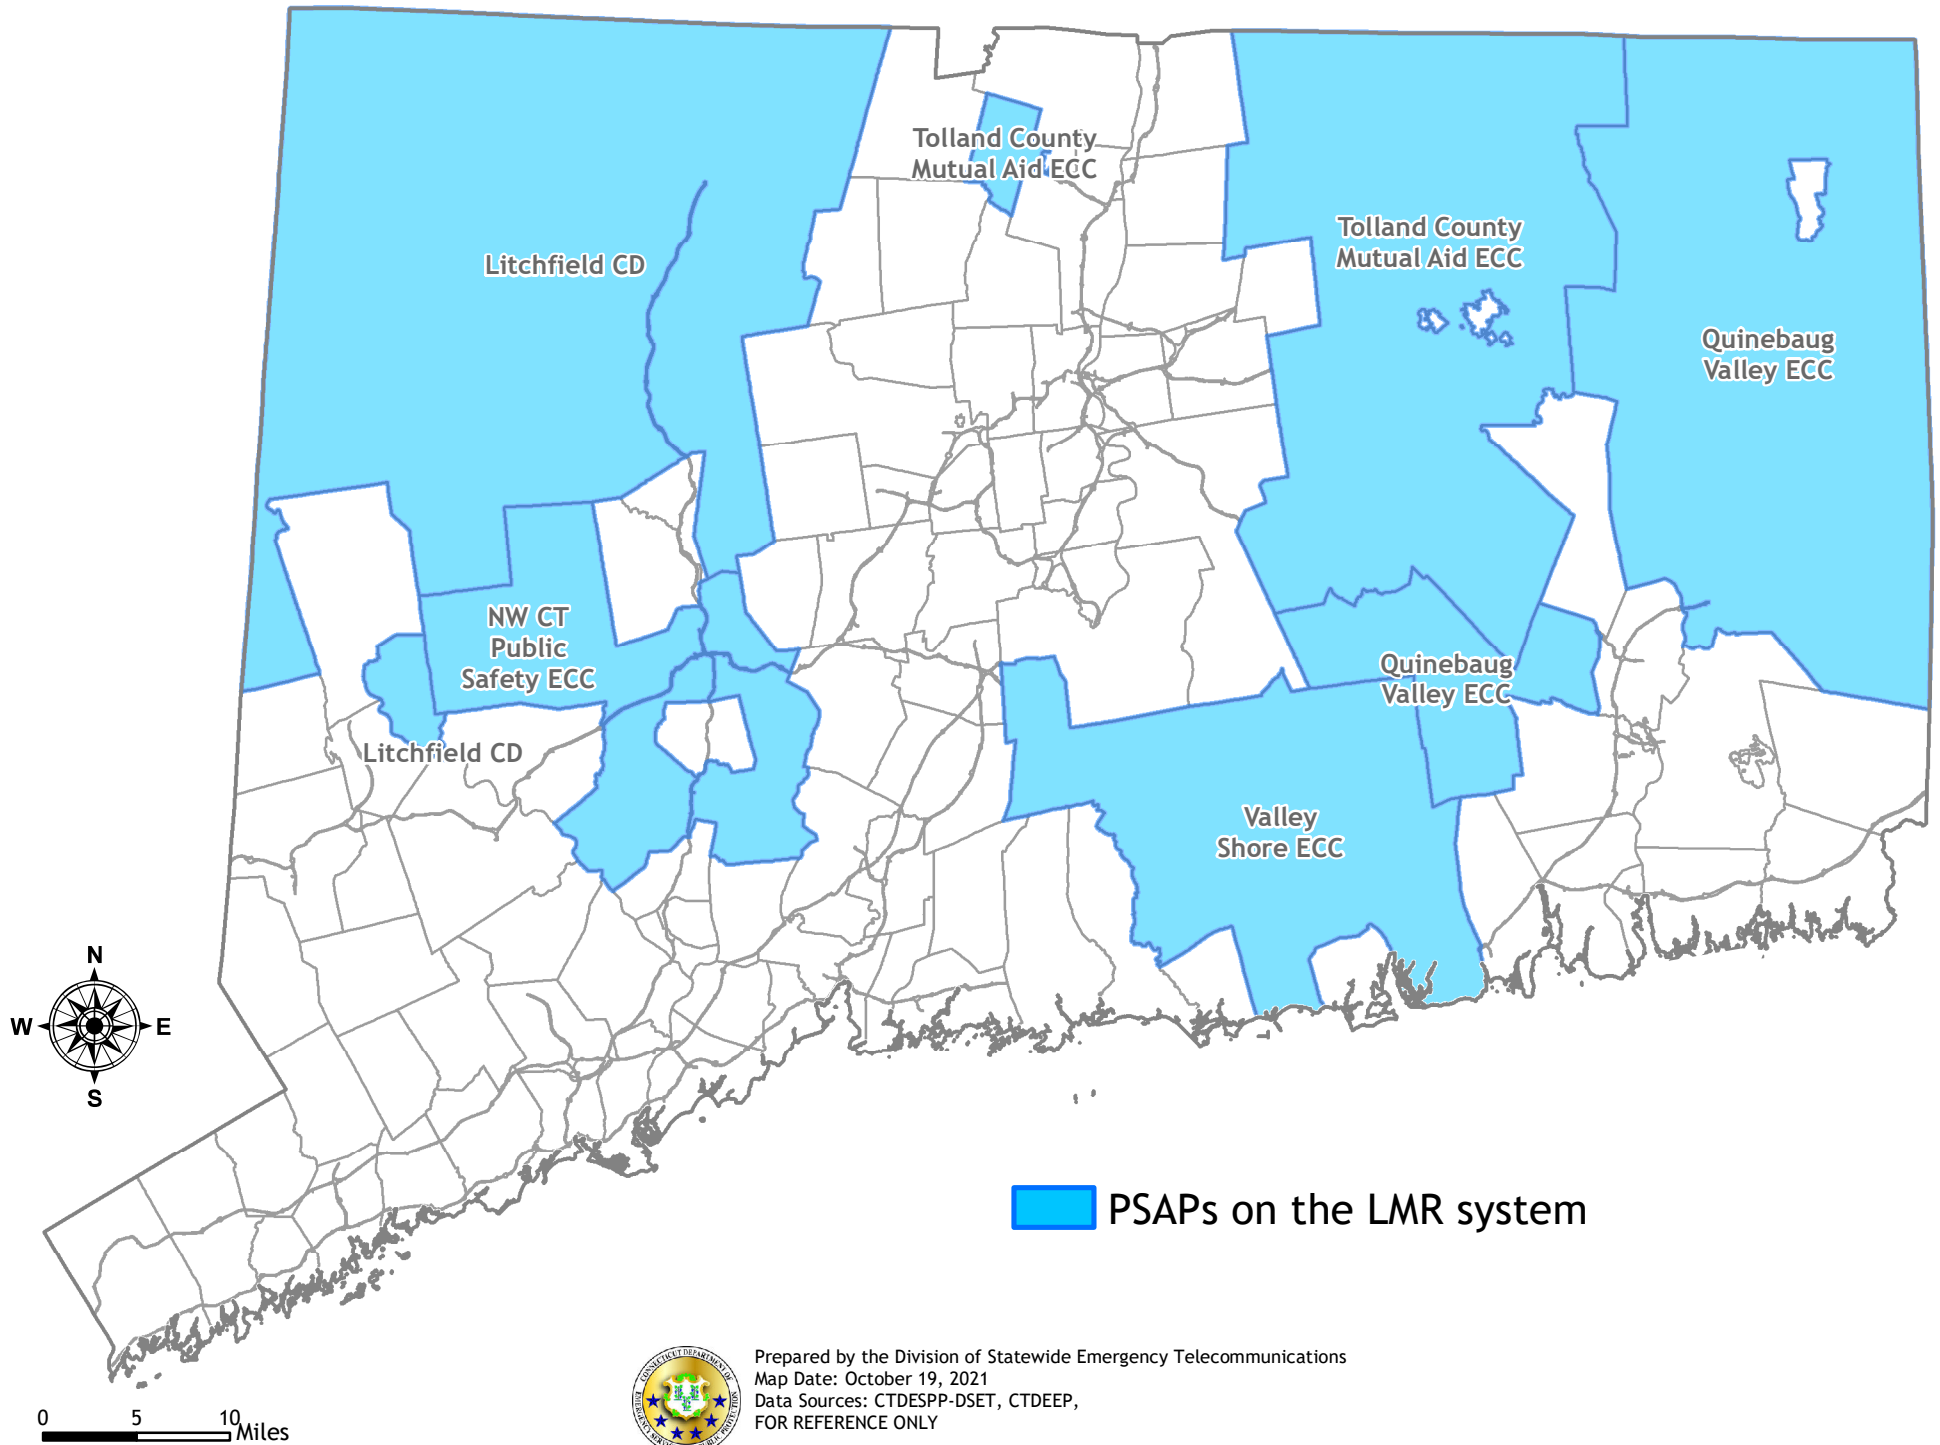

Connecticut Land Mobile Radio Network

Users Live on the Network as of October 15th, 2021

PSAPs on the LMR system

Prepared by the Division of Statewide Emergency Telecommunications
Map Date: October 19, 2021
Data Sources: CTDESPP-DSET, CTDEEP,
FOR REFERENCE ONLY

0 5 10 Miles