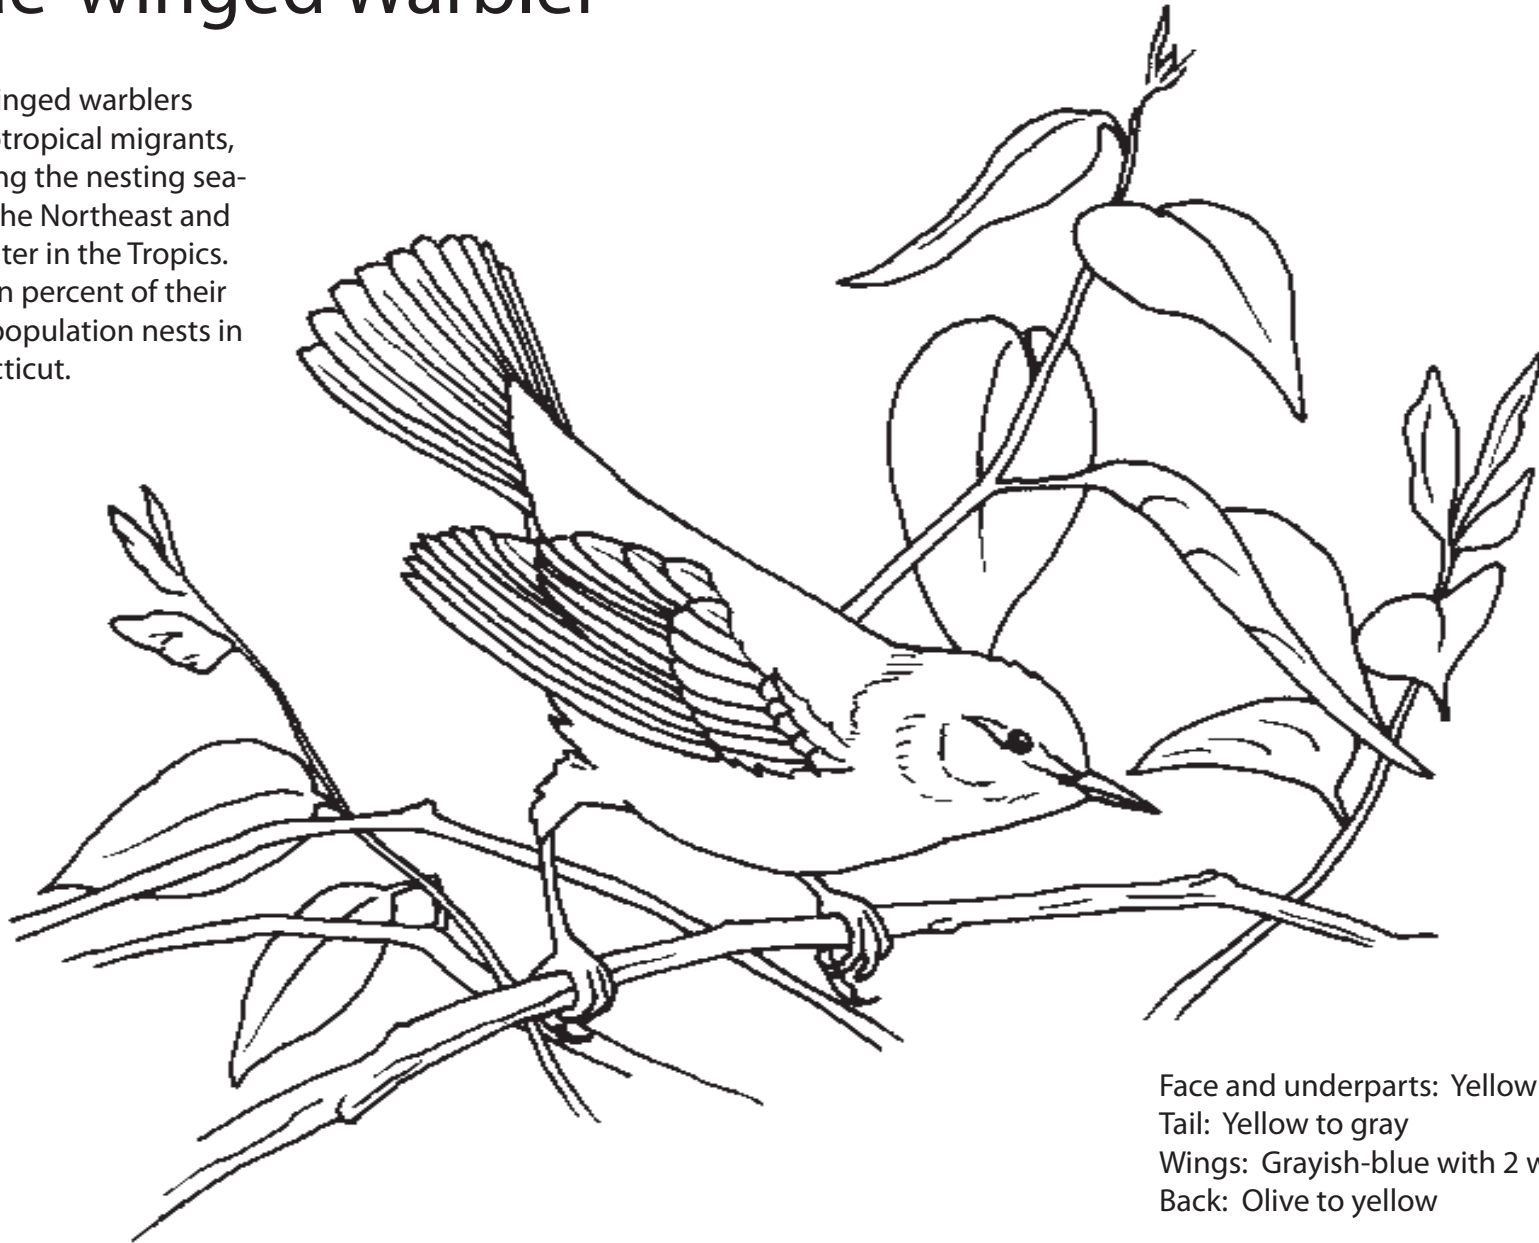

Blue-winged Warbler

Blue-winged warblers are neotropical migrants, spending the nesting season in the Northeast and the winter in the Tropics. Thirteen percent of their entire population nests in Connecticut.

Face and underparts: Yellow
Tail: Yellow to gray
Wings: Grayish-blue with 2 white bars
Back: Olive to yellow

CONNECTICUT DEPARTMENT OF ENERGY AND ENVIRONMENTAL PROTECTION
BUREAU OF NATURAL RESOURCES-WILDLIFE DIVISION

Ruby-throated Hummingbird

Ruby-throated hummingbirds are the smallest birds found in Connecticut. They visit flowers for nectar and can often be seen in or near home gardens.

Head and throat: Both sexes have a green head. The male bird has a red throat; the female's throat is white.

Body: Green on top to sides for male; green on top for female. White on breast for both.

Tail: Sides and tips are black; the rest is greenish.