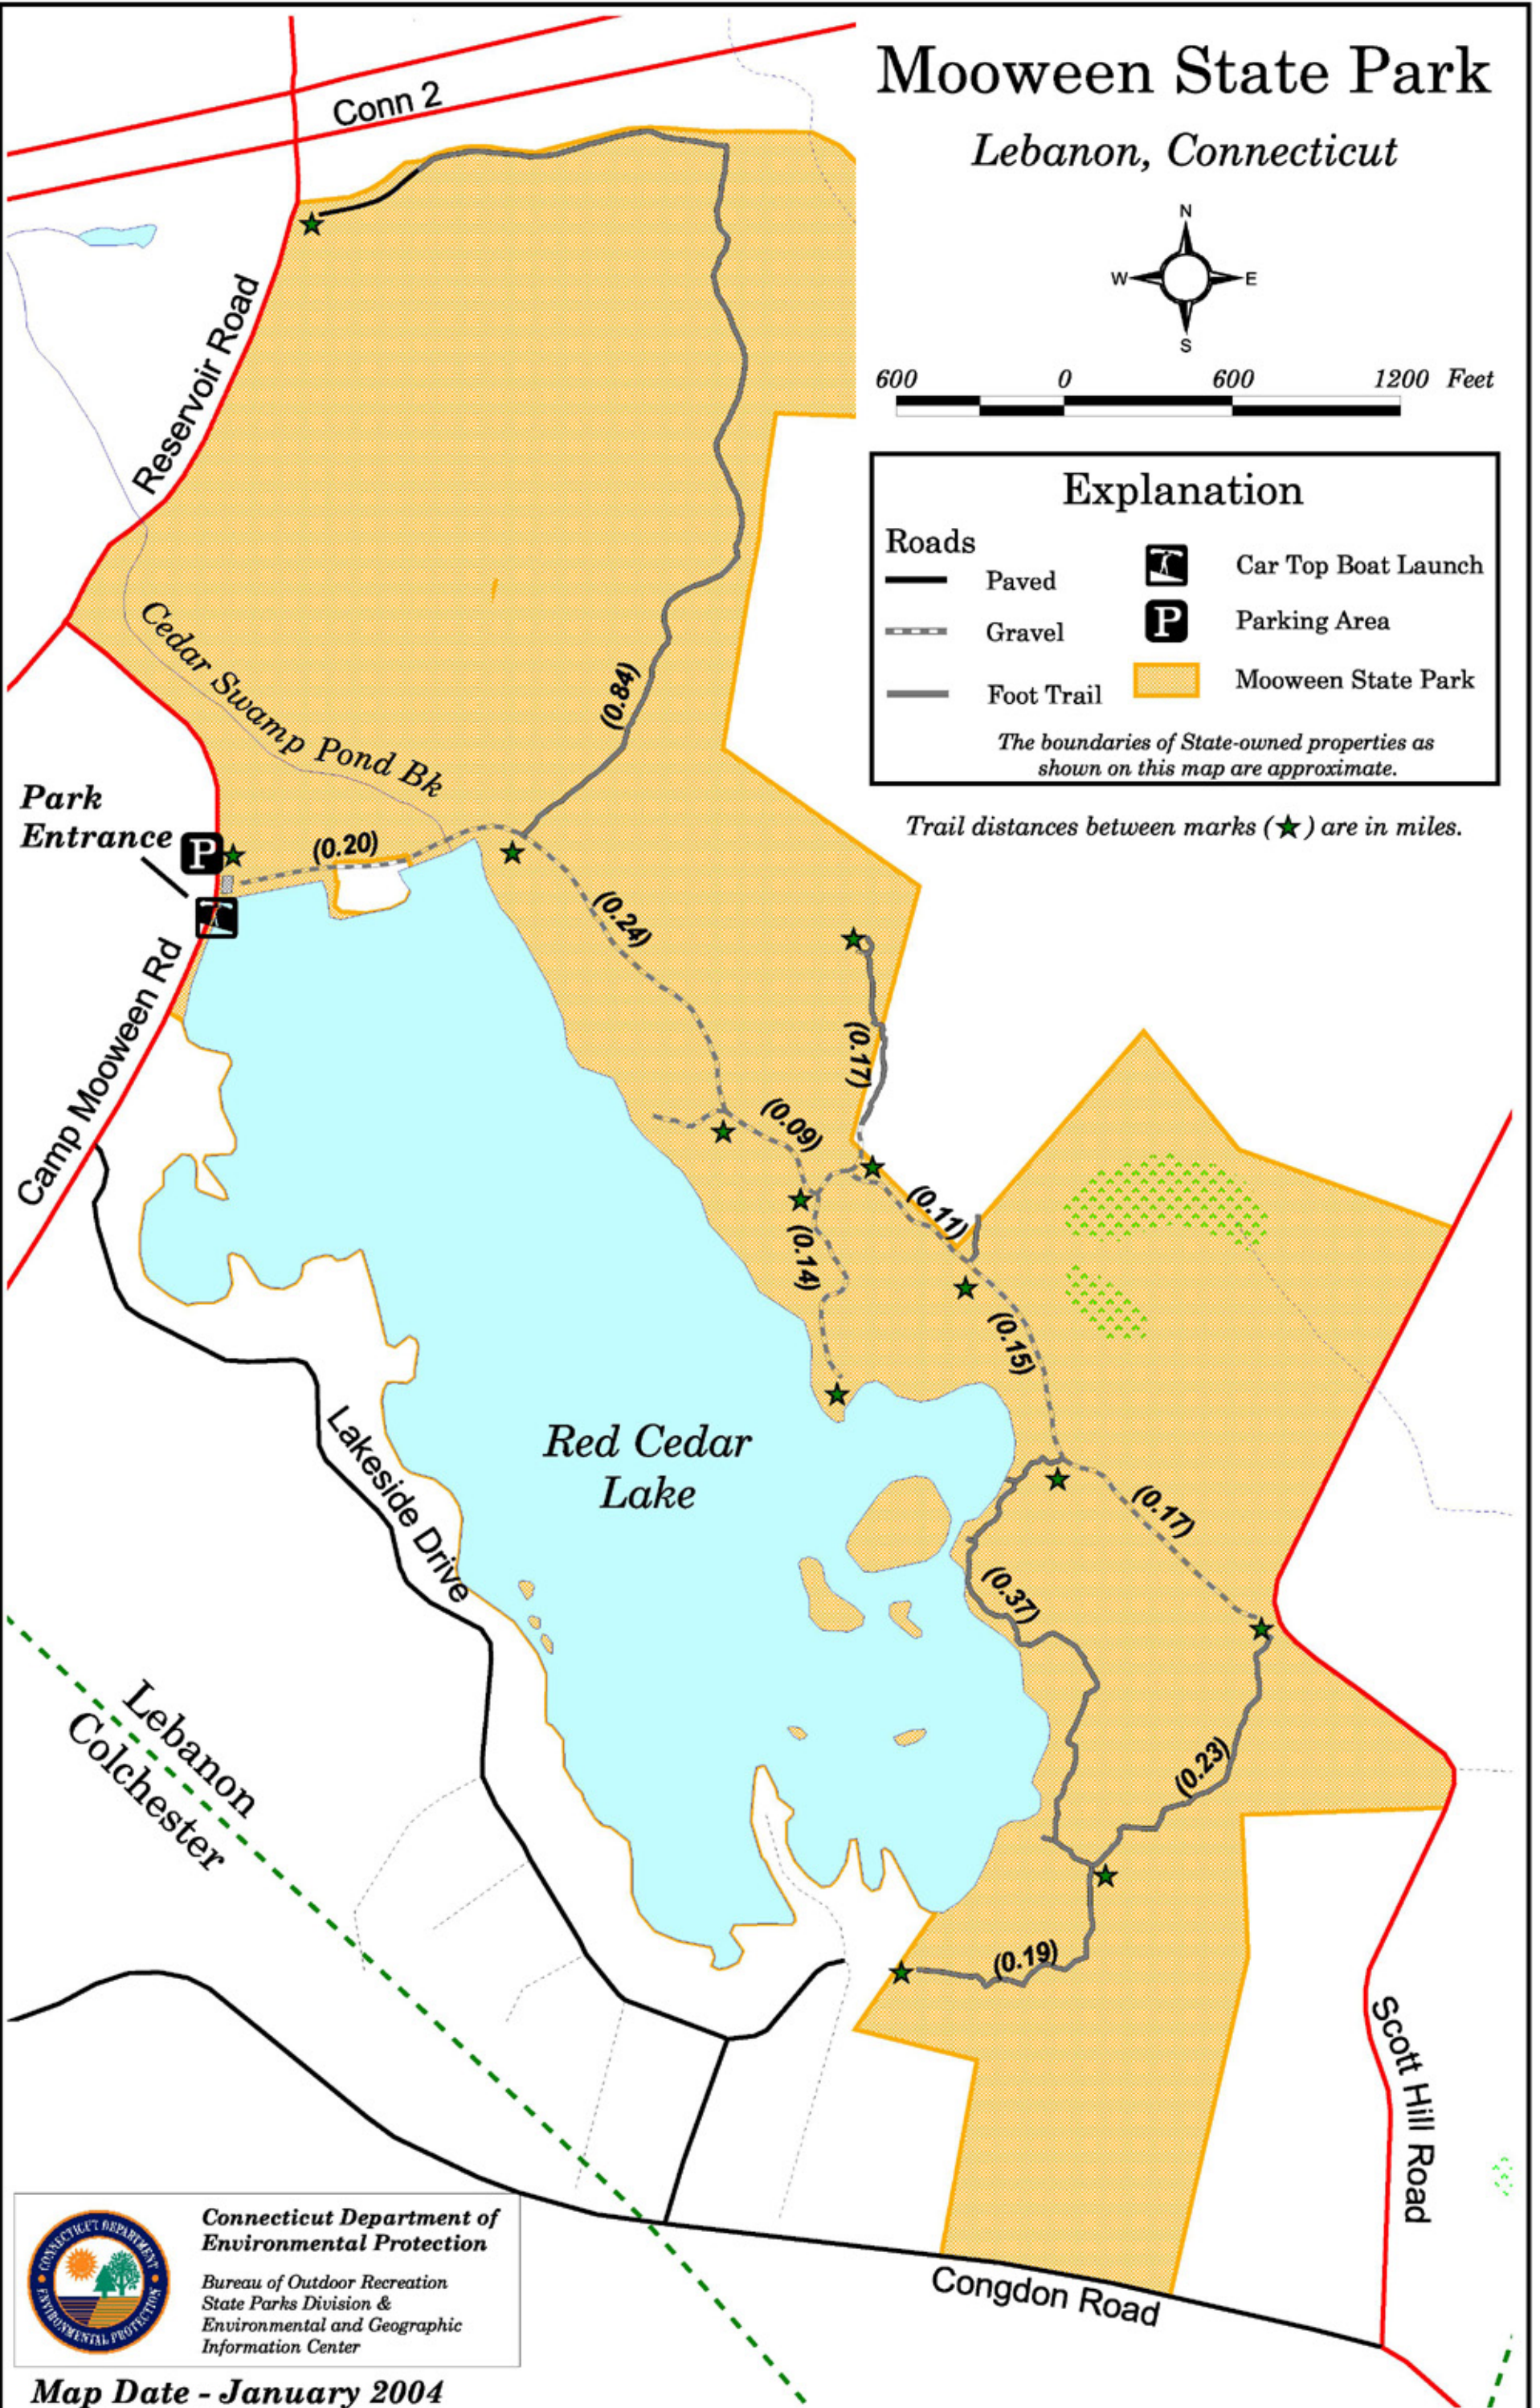

Mooween State Park

Lebanon, Connecticut

600 0 600 1200 Feet

Explanation

Roads

Paved

Gravel

Foot Trail

Car Top Boat Launch

Parking Area

Mooween State Park

The boundaries of State-owned properties as shown on this map are approximate.

Trail distances between marks (★) are in miles.

Connecticut Department of
Environmental Protection

Bureau of Outdoor Recreation
State Parks Division &
Environmental and Geographic
Information Center

Map Date - January 2004