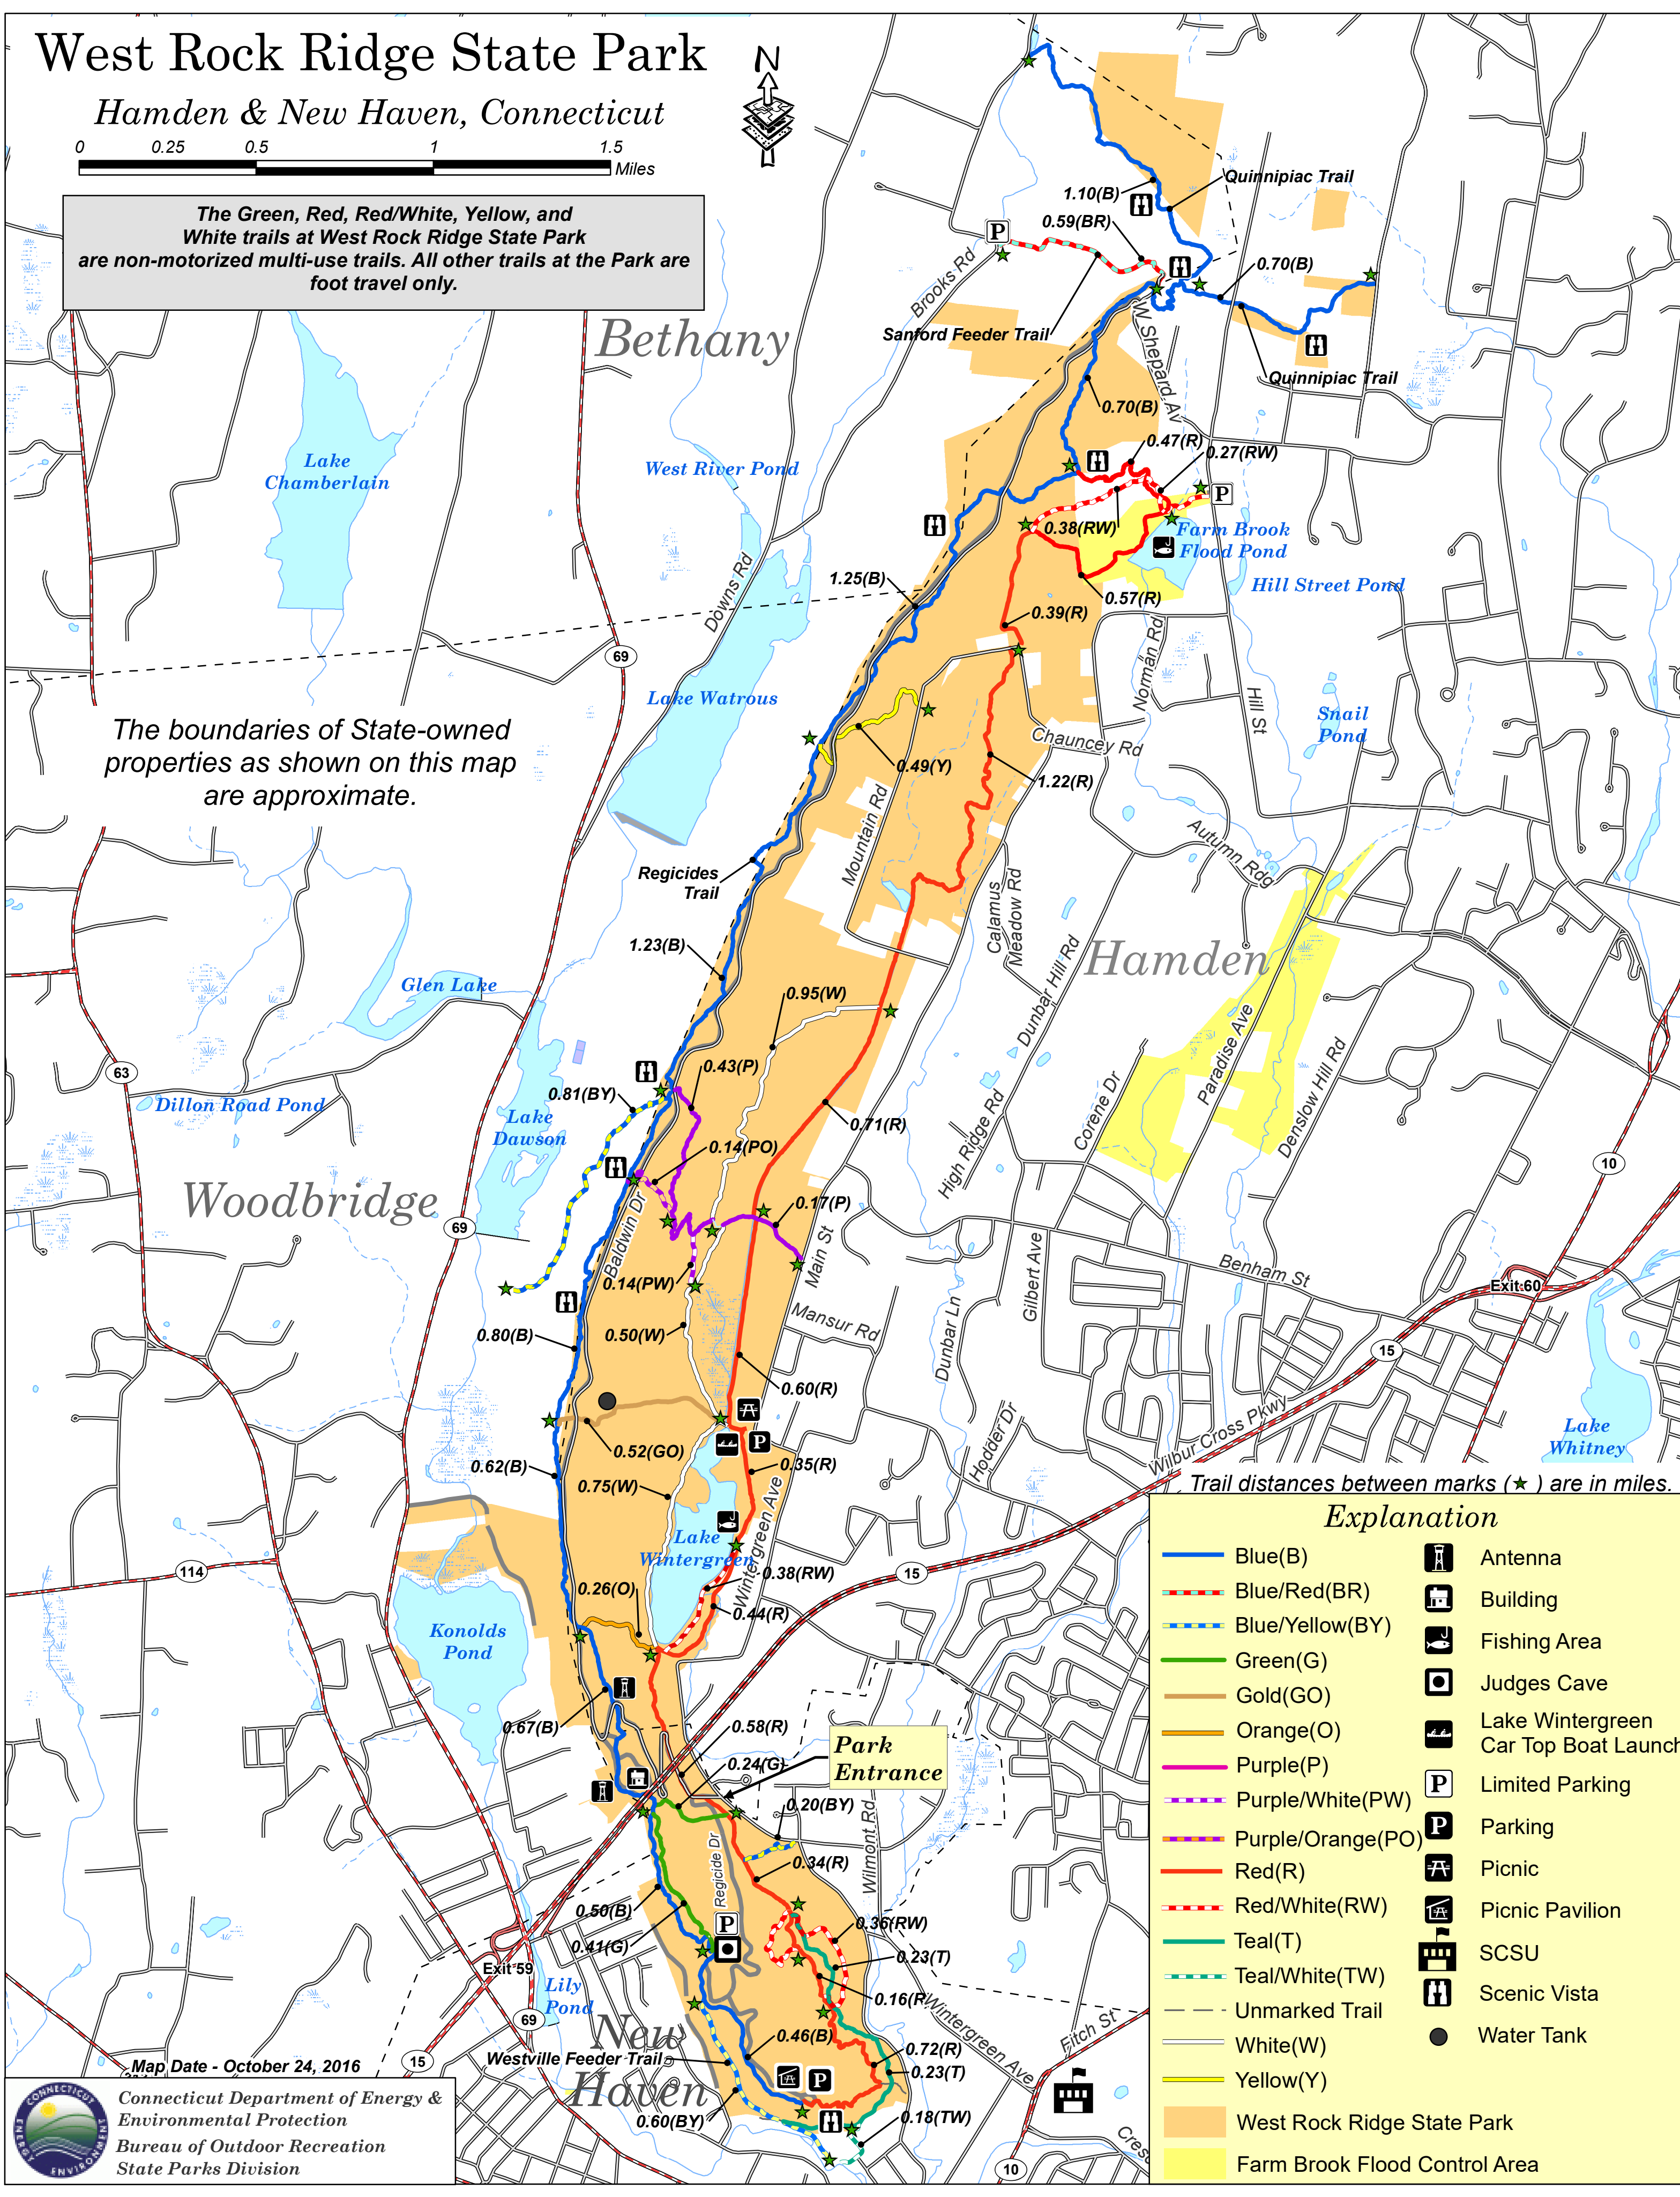

# West Rock Ridge State Park

Hamden & New Haven, Connecticut

The Green, Red, Red/White, Yellow, and White trails at West Rock Ridge State Park are non-motorized multi-use trails. All other trails at the Park are foot travel only.

The boundaries of State-owned properties as shown on this map are approximate.

Trail distances between marks (★) are in miles.

## Explanation

|  |                               |  |                                      |
|--|-------------------------------|--|--------------------------------------|
|  | Blue(B)                       |  | Antenna                              |
|  | Blue/Red(BR)                  |  | Building                             |
|  | Blue/Yellow(BY)               |  | Fishing Area                         |
|  | Green(G)                      |  | Judges Cave                          |
|  | Gold(GO)                      |  | Lake Wintergreen Car Top Boat Launch |
|  | Orange(O)                     |  | Limited Parking                      |
|  | Purple(P)                     |  | Parking                              |
|  | Purple/White(PW)              |  | Picnic                               |
|  | Purple/Orange(PO)             |  | Picnic Pavilion                      |
|  | Red(R)                        |  | SCSU                                 |
|  | Red/White(RW)                 |  | Scenic Vista                         |
|  | Teal(T)                       |  | Water Tank                           |
|  | Teal/White(TW)                |  |                                      |
|  | Unmarked Trail                |  |                                      |
|  | White(W)                      |  |                                      |
|  | Yellow(Y)                     |  |                                      |
|  | West Rock Ridge State Park    |  |                                      |
|  | Farm Brook Flood Control Area |  |                                      |