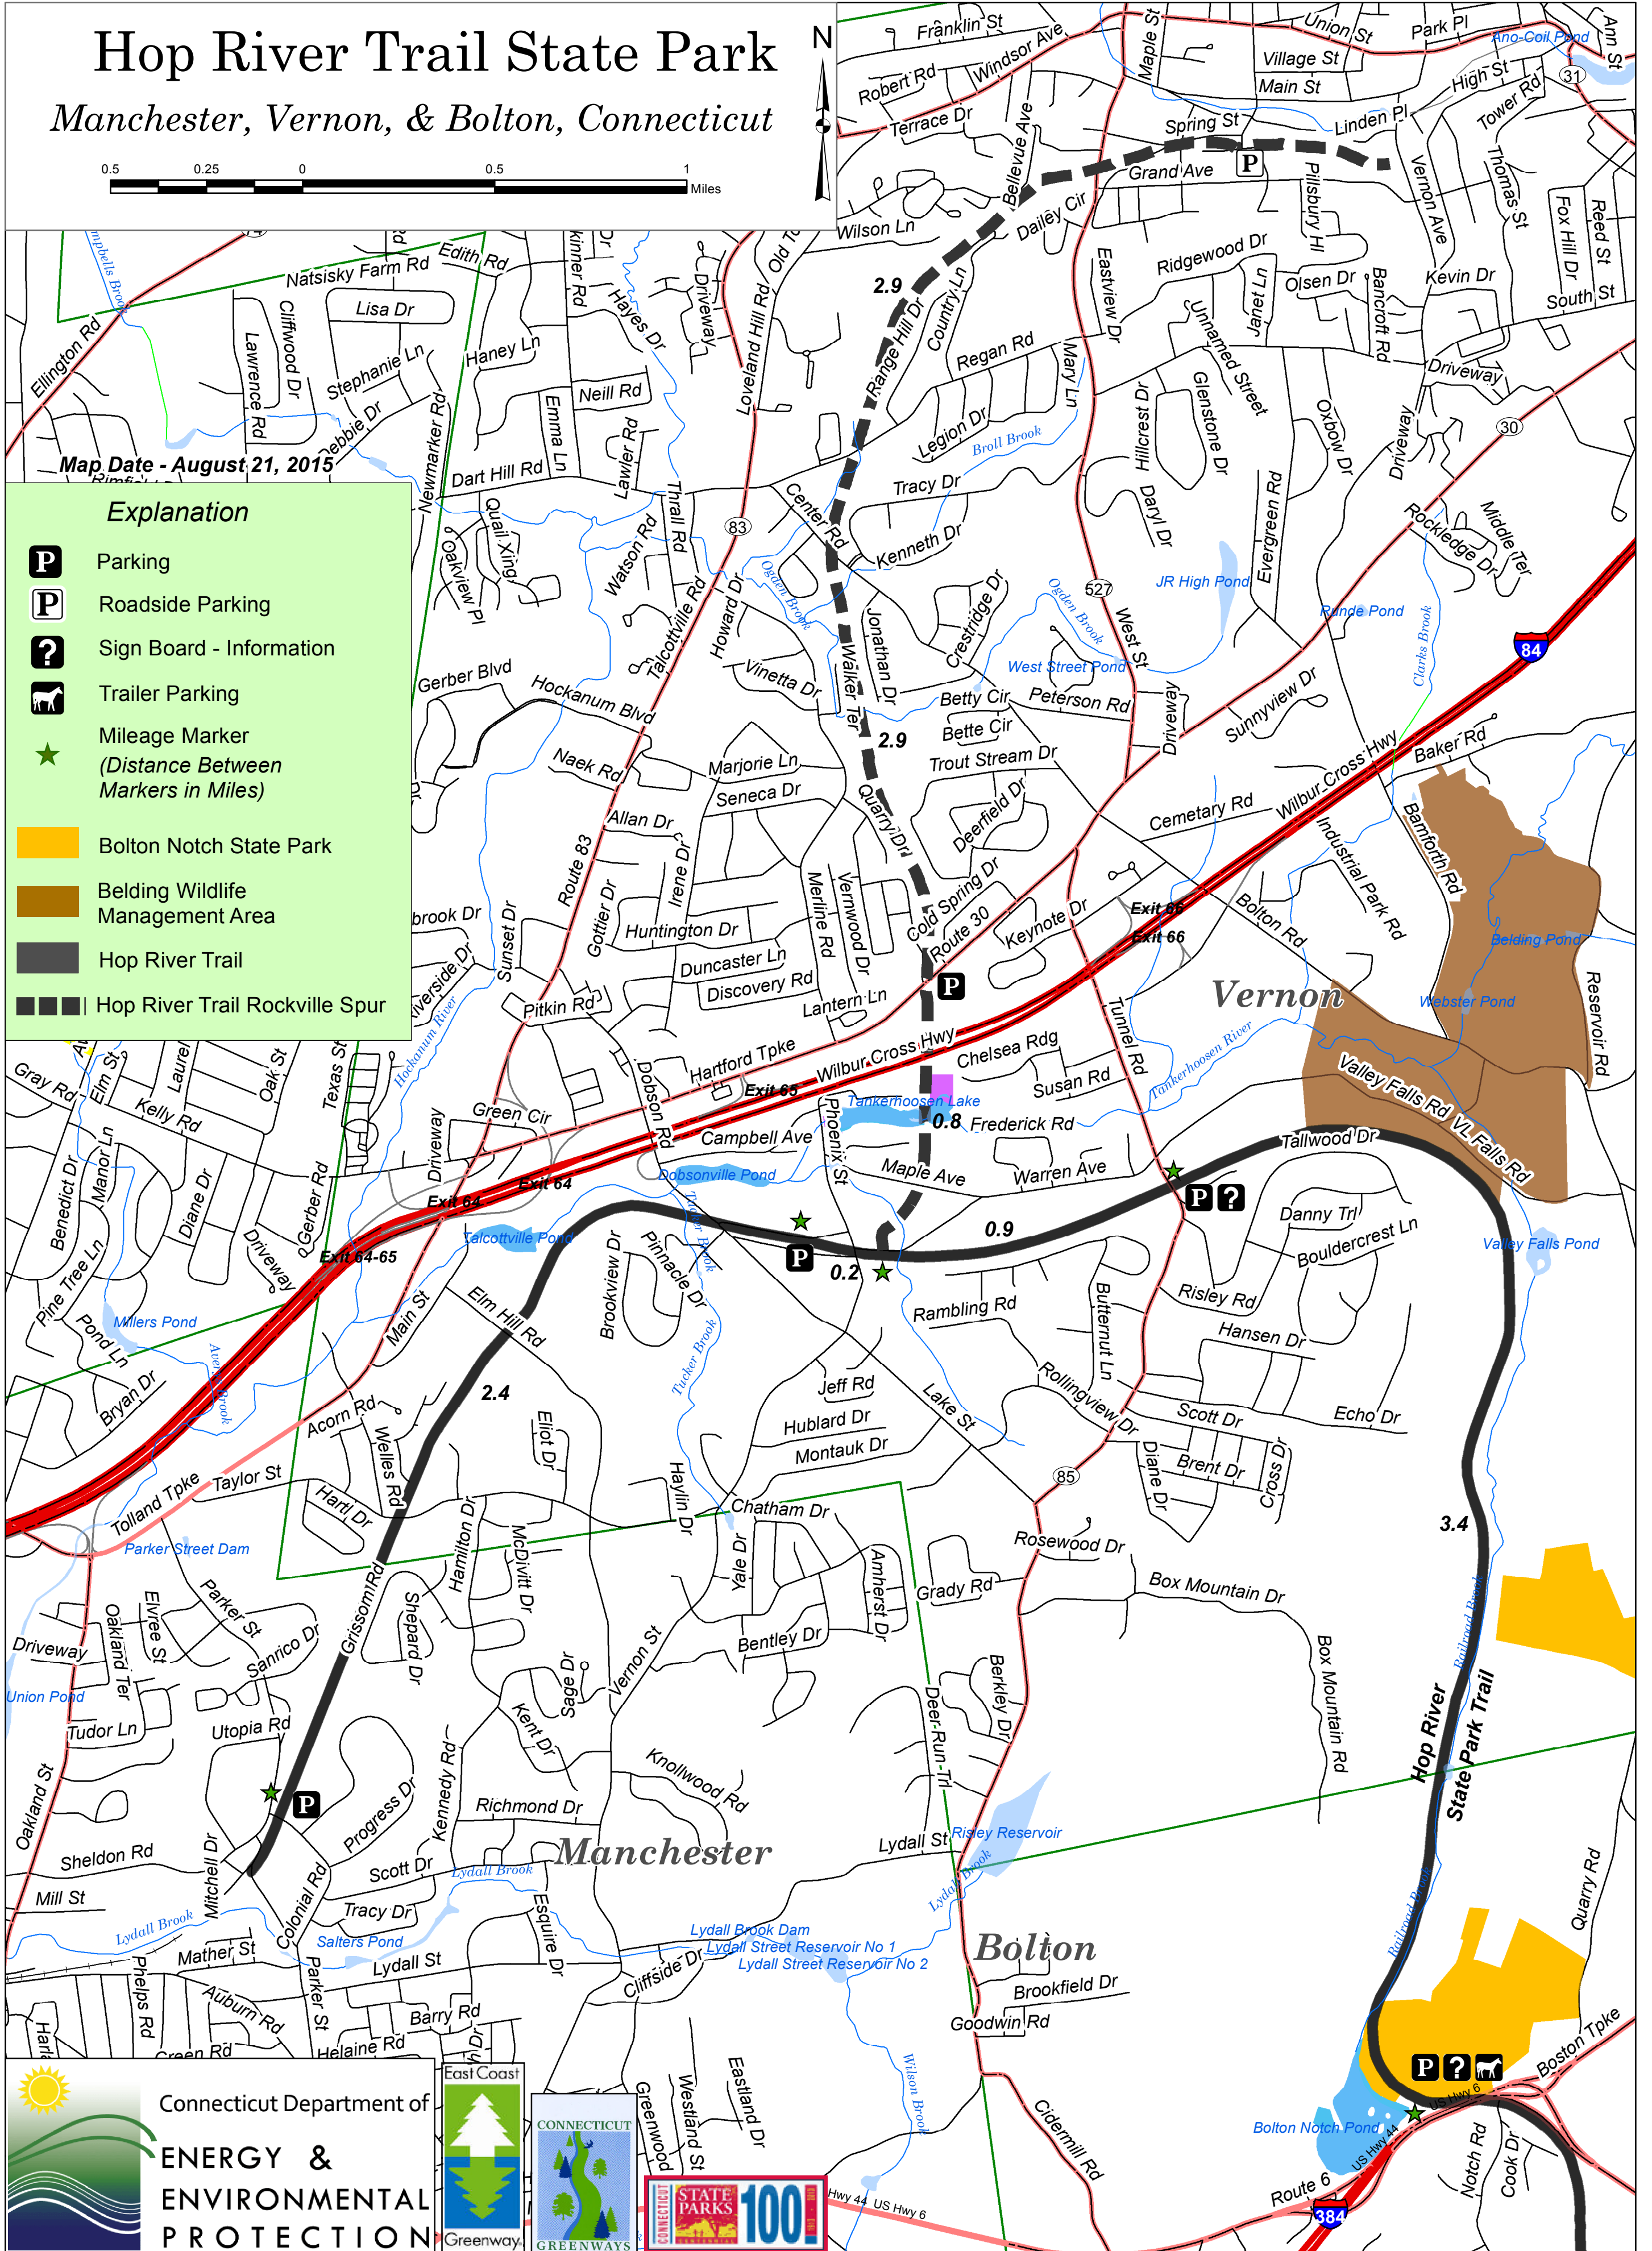

# Hop River Trail State Park

## Manchester, Vernon, & Bolton, Connecticut

Map Date - August 21, 2015

**Explanation**

- Parking
- Roadside Parking
- Sign Board - Information
- Trailer Parking
- Mileage Marker  
(Distance Between Markers in Miles)
- Bolton Notch State Park
- Belding Wildlife Management Area
- Hop River Trail
- Hop River Trail Rockville Spur