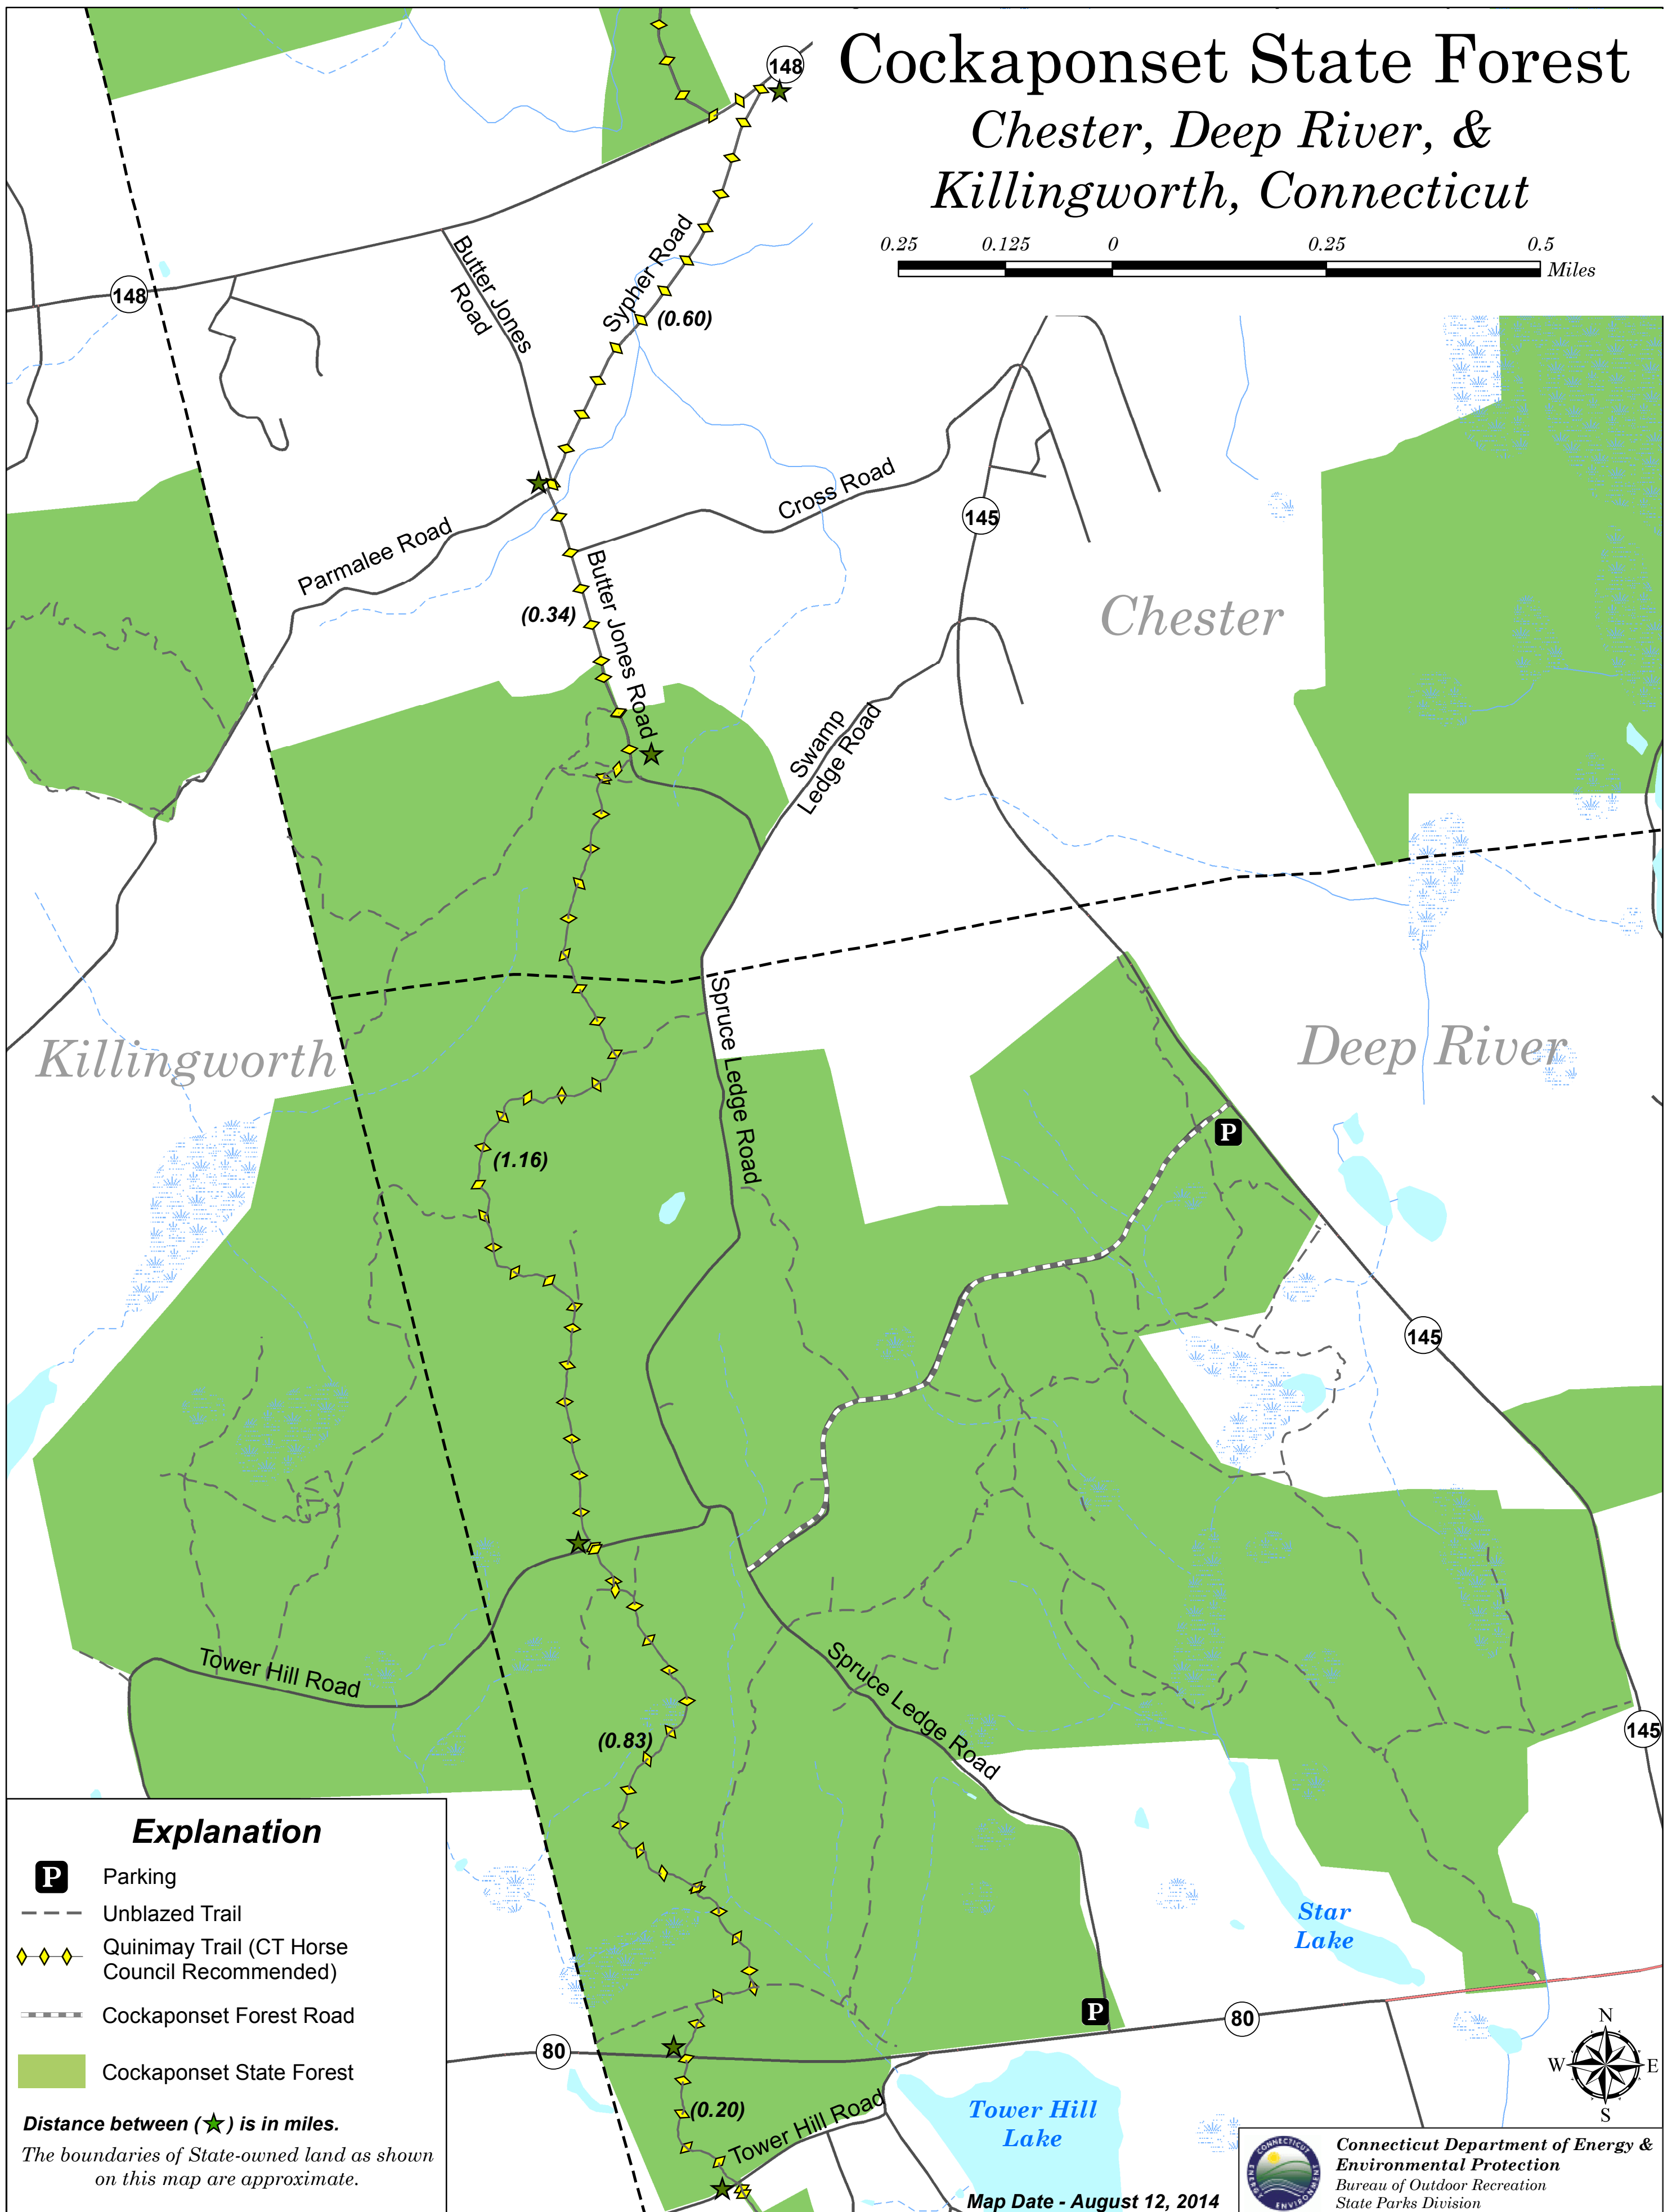

# Cockaponset State Forest

## *Chester, Deep River, & Killingworth, Connecticut*

### Explanation

- P** Parking
- Unblazed Trail
- ◆◆◆ Quinimay Trail (CT Horse Council Recommended)
- Cockaponset Forest Road
- █ Cockaponset State Forest

Distance between (★) is in miles.  
 The boundaries of State-owned land as shown on this map are approximate.