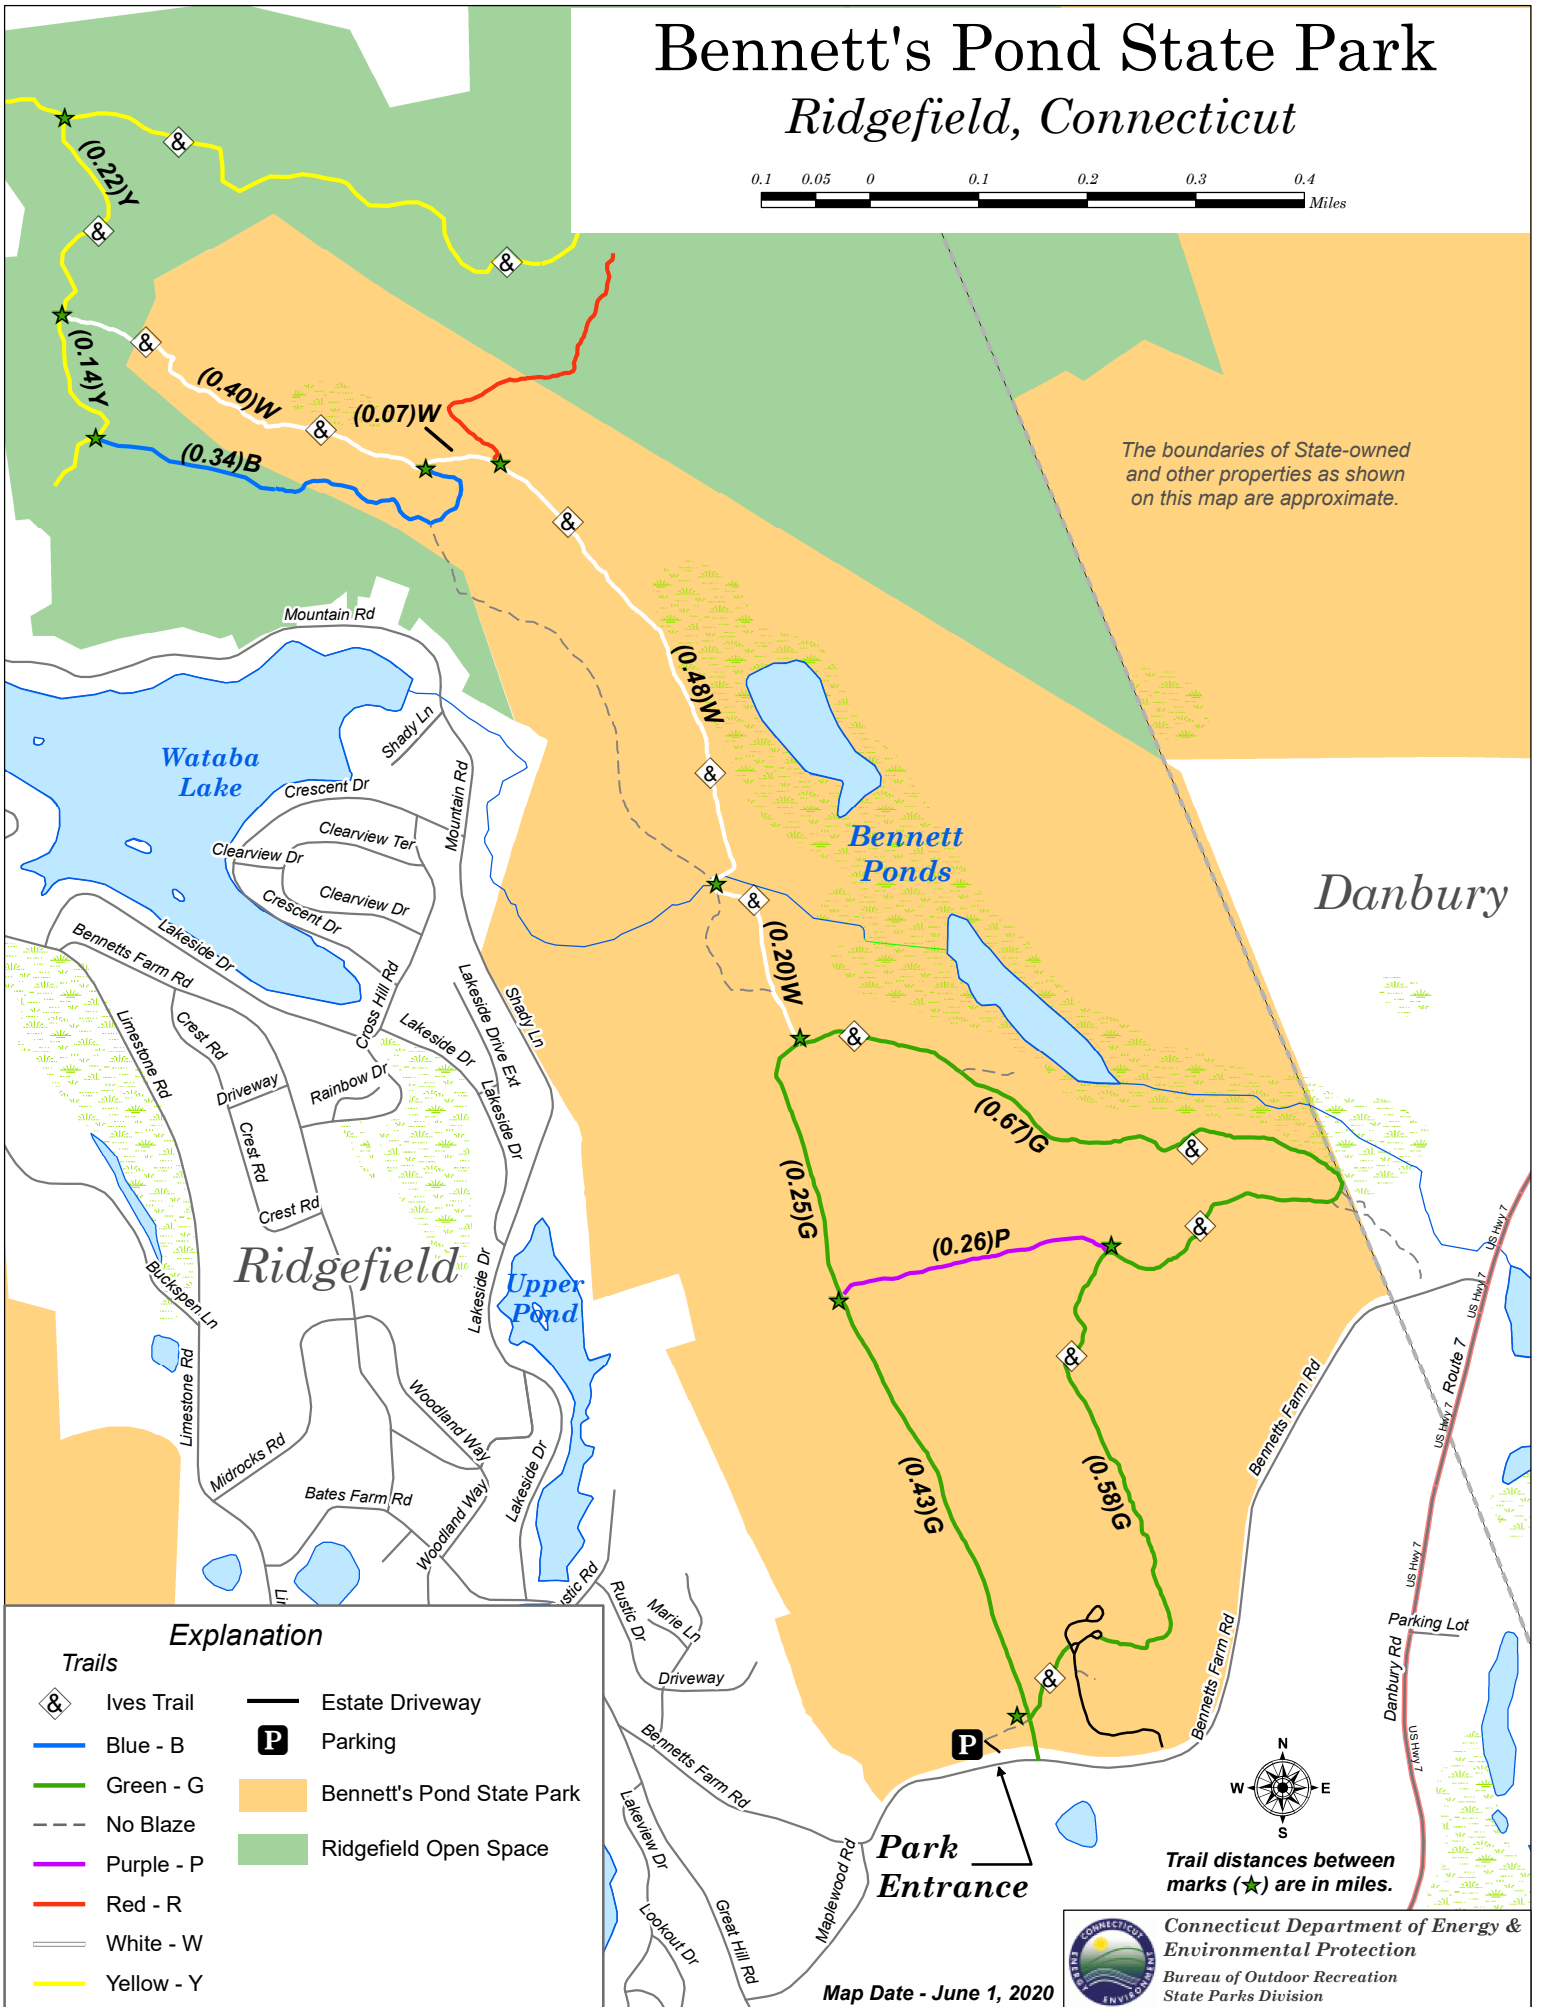

# Bennett's Pond State Park

## Ridgefield, Connecticut

The boundaries of State-owned and other properties as shown on this map are approximate.

### Explanation

**Park Entrance**

Trail distances between marks (★) are in miles.

Connecticut Department of Energy & Environmental Protection  
Bureau of Outdoor Recreation  
State Parks Division

Map Date - June 1, 2020